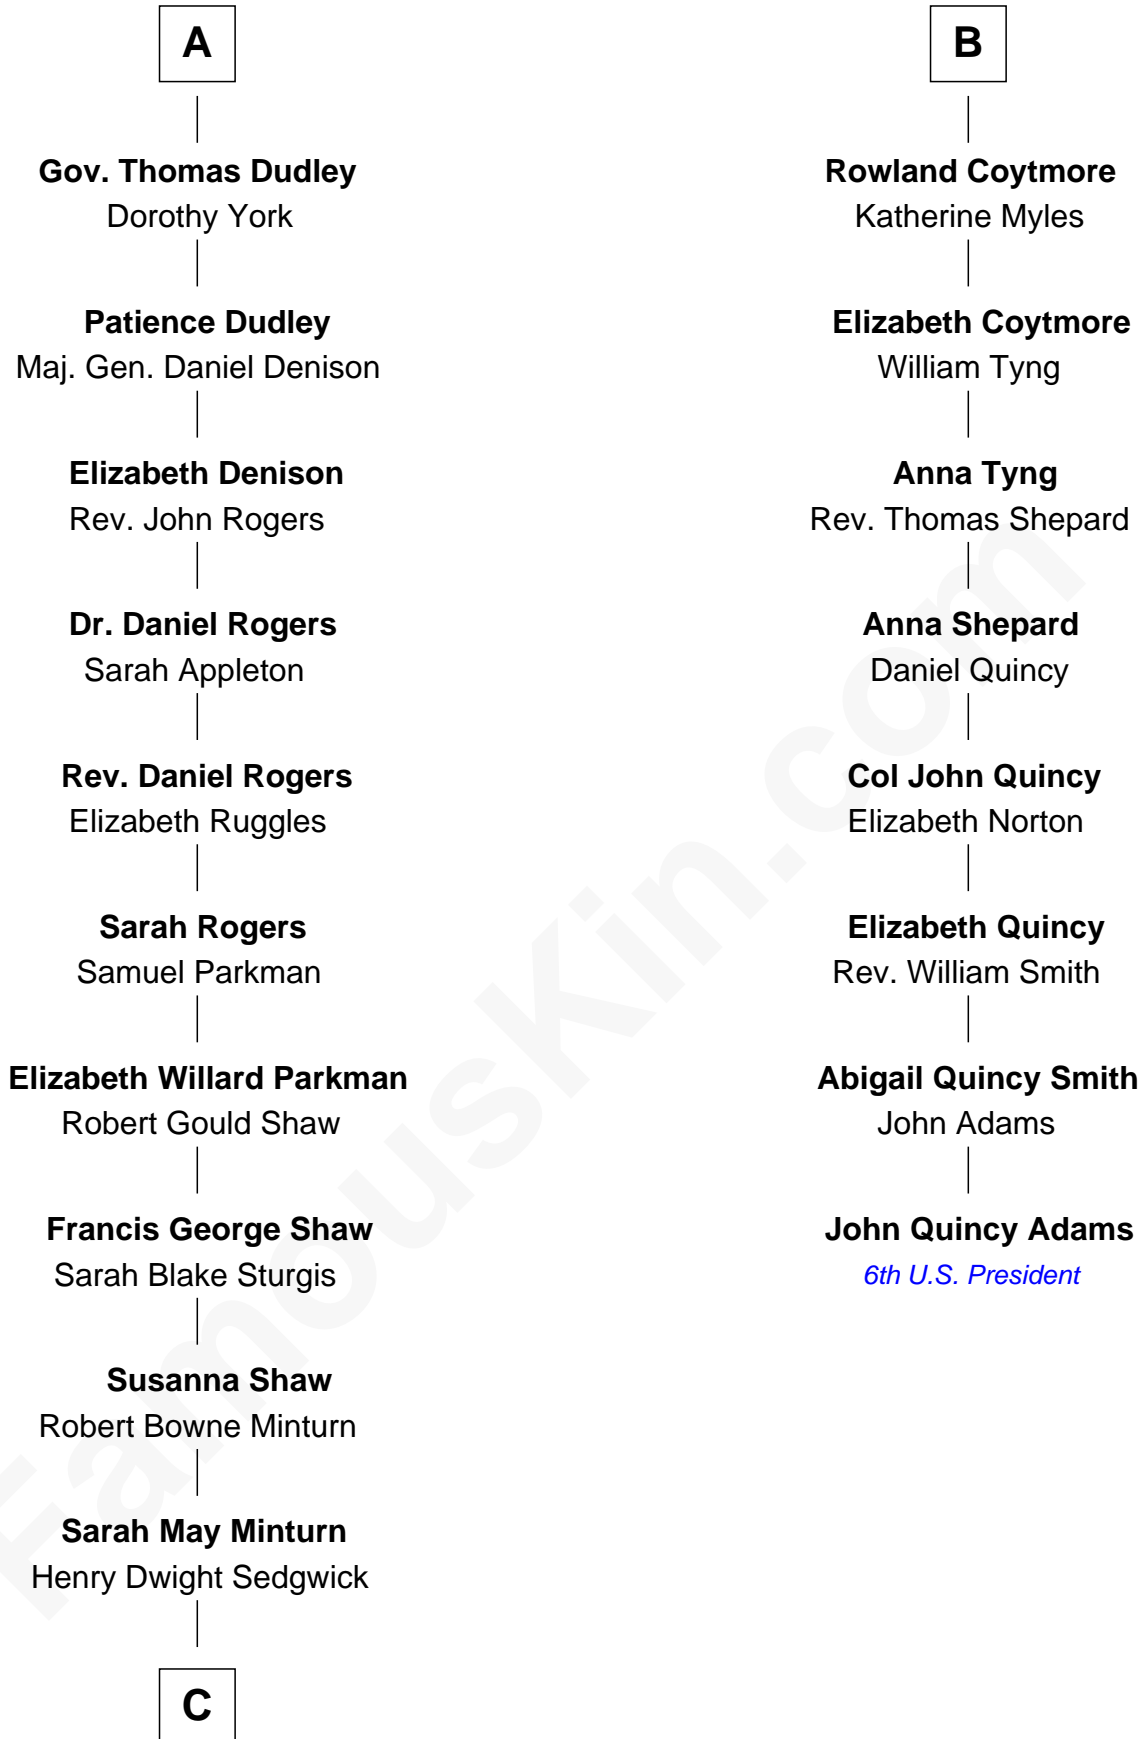

FamousKin.com Relationship Chart of

Kyra Sedgwick

TV and Movie Actress

14th cousin 5 times removed of

John Quincy Adams

6th U.S. President

John of Gaunt

Katherine Roet

C

Robert Minturn Sedgwick

Helen Peabody

Henry Dwight Sedgwick

Patricia Ann Rosenwald

Kyra Sedgwick

TV and Movie Actress

FamousKin.com