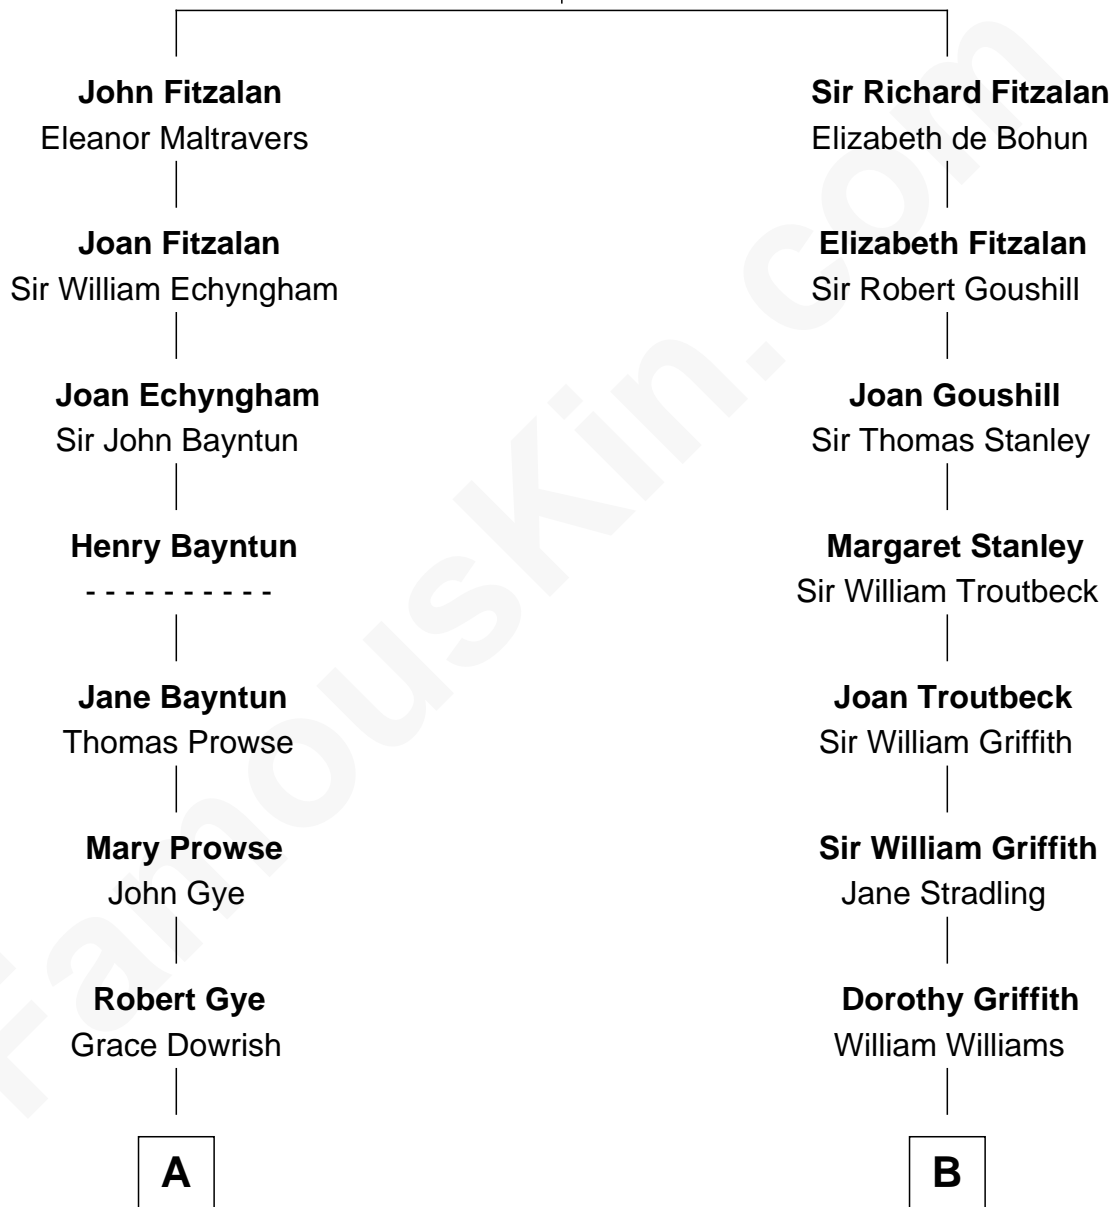

FamousKin.com Relationship Chart of

Kyra Sedgwick

TV and Movie Actress

15th cousin 3 times removed of

John Quincy Adams

6th U.S. President

Richard Fitzalan
Eleanor Plantagenet

C

Henry Dwight Sedgwick

Patricia Ann Rosenwald

Kyra Sedgwick

TV and Movie Actress

FamousKin.com