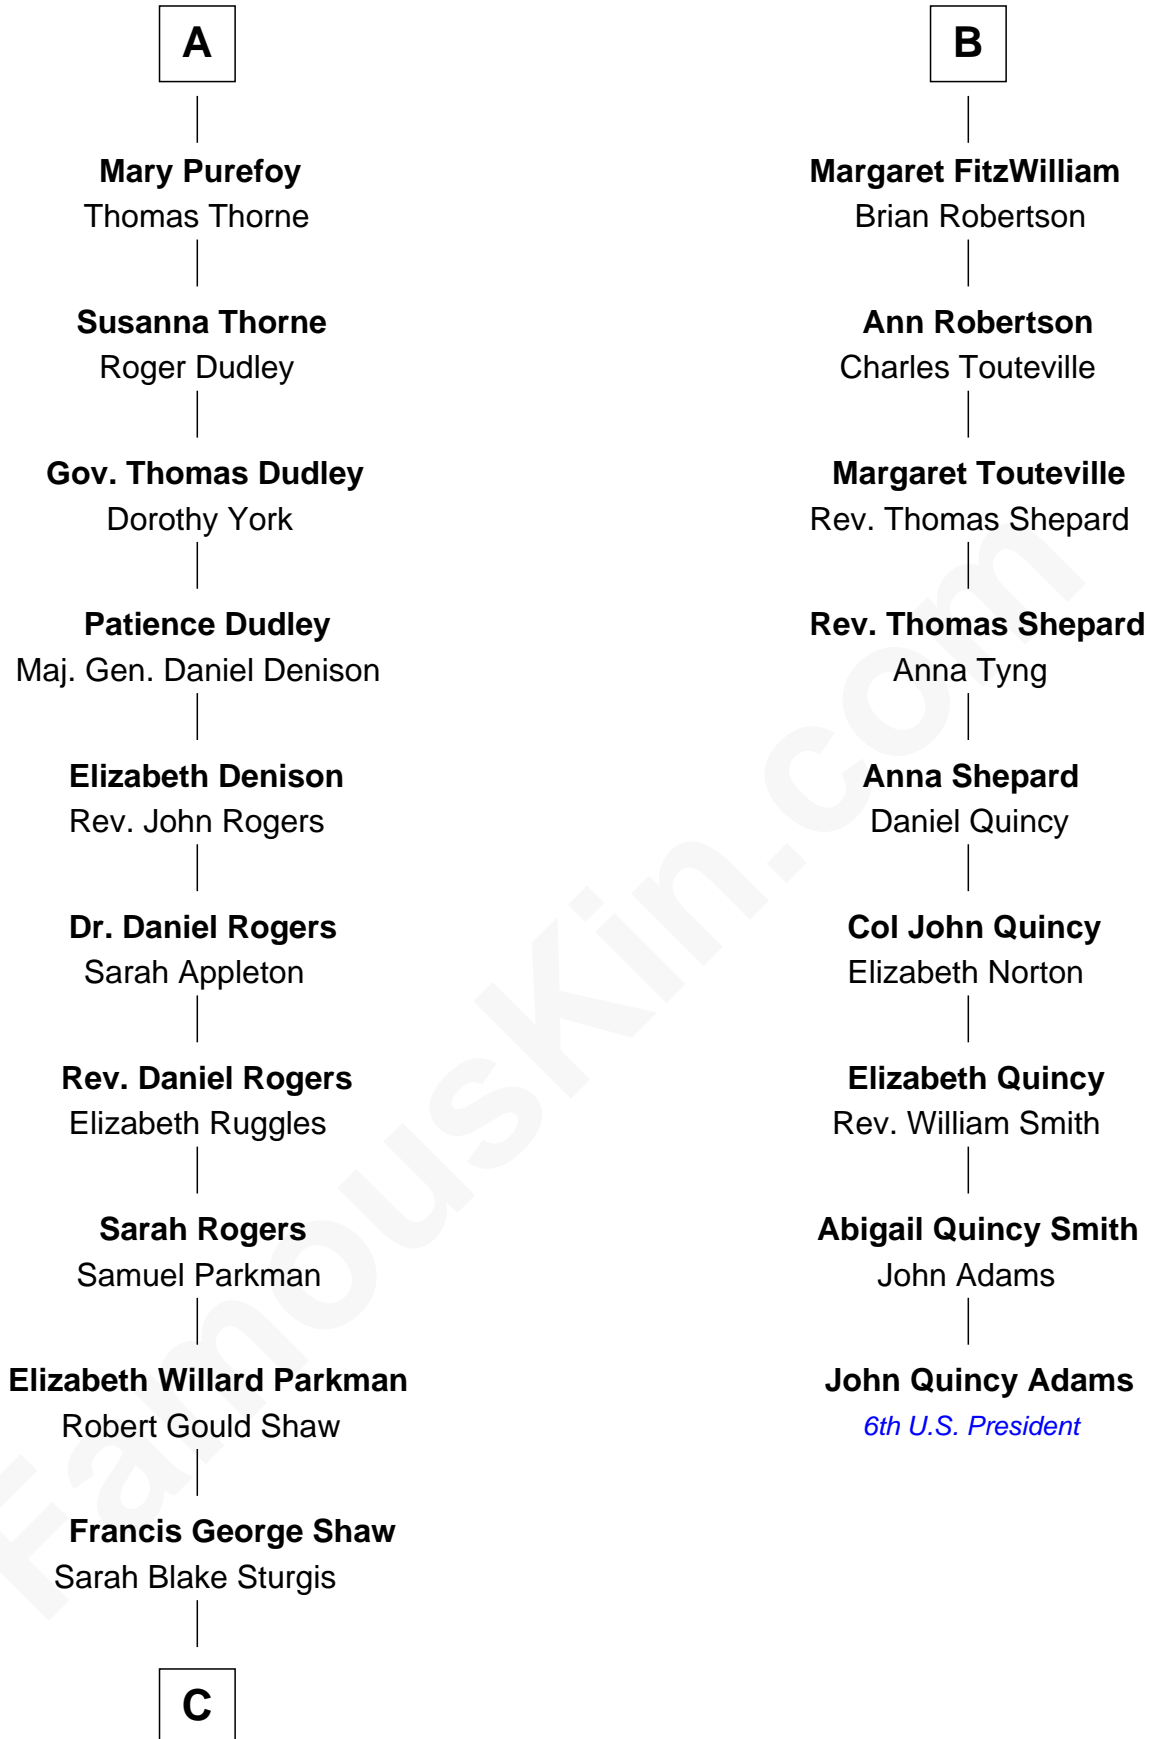

# FamousKin.com Relationship Chart of

**Kyra Sedgwick**

*TV and Movie Actress*

15th cousin 6 times removed of

**John Quincy Adams**

*6th U.S. President*

**Sir John Marmion**

Maud de Furnival

**C**

—  
**Susanna Shaw**  
Robert Bowne Minturn

—  
**Sarah May Minturn**  
Henry Dwight Sedgwick

—  
**Robert Minturn Sedgwick**  
Helen Peabody

—  
**Henry Dwight Sedgwick**  
Patricia Ann Rosenwald

—  
**Kyra Sedgwick**  
*TV and Movie Actress*