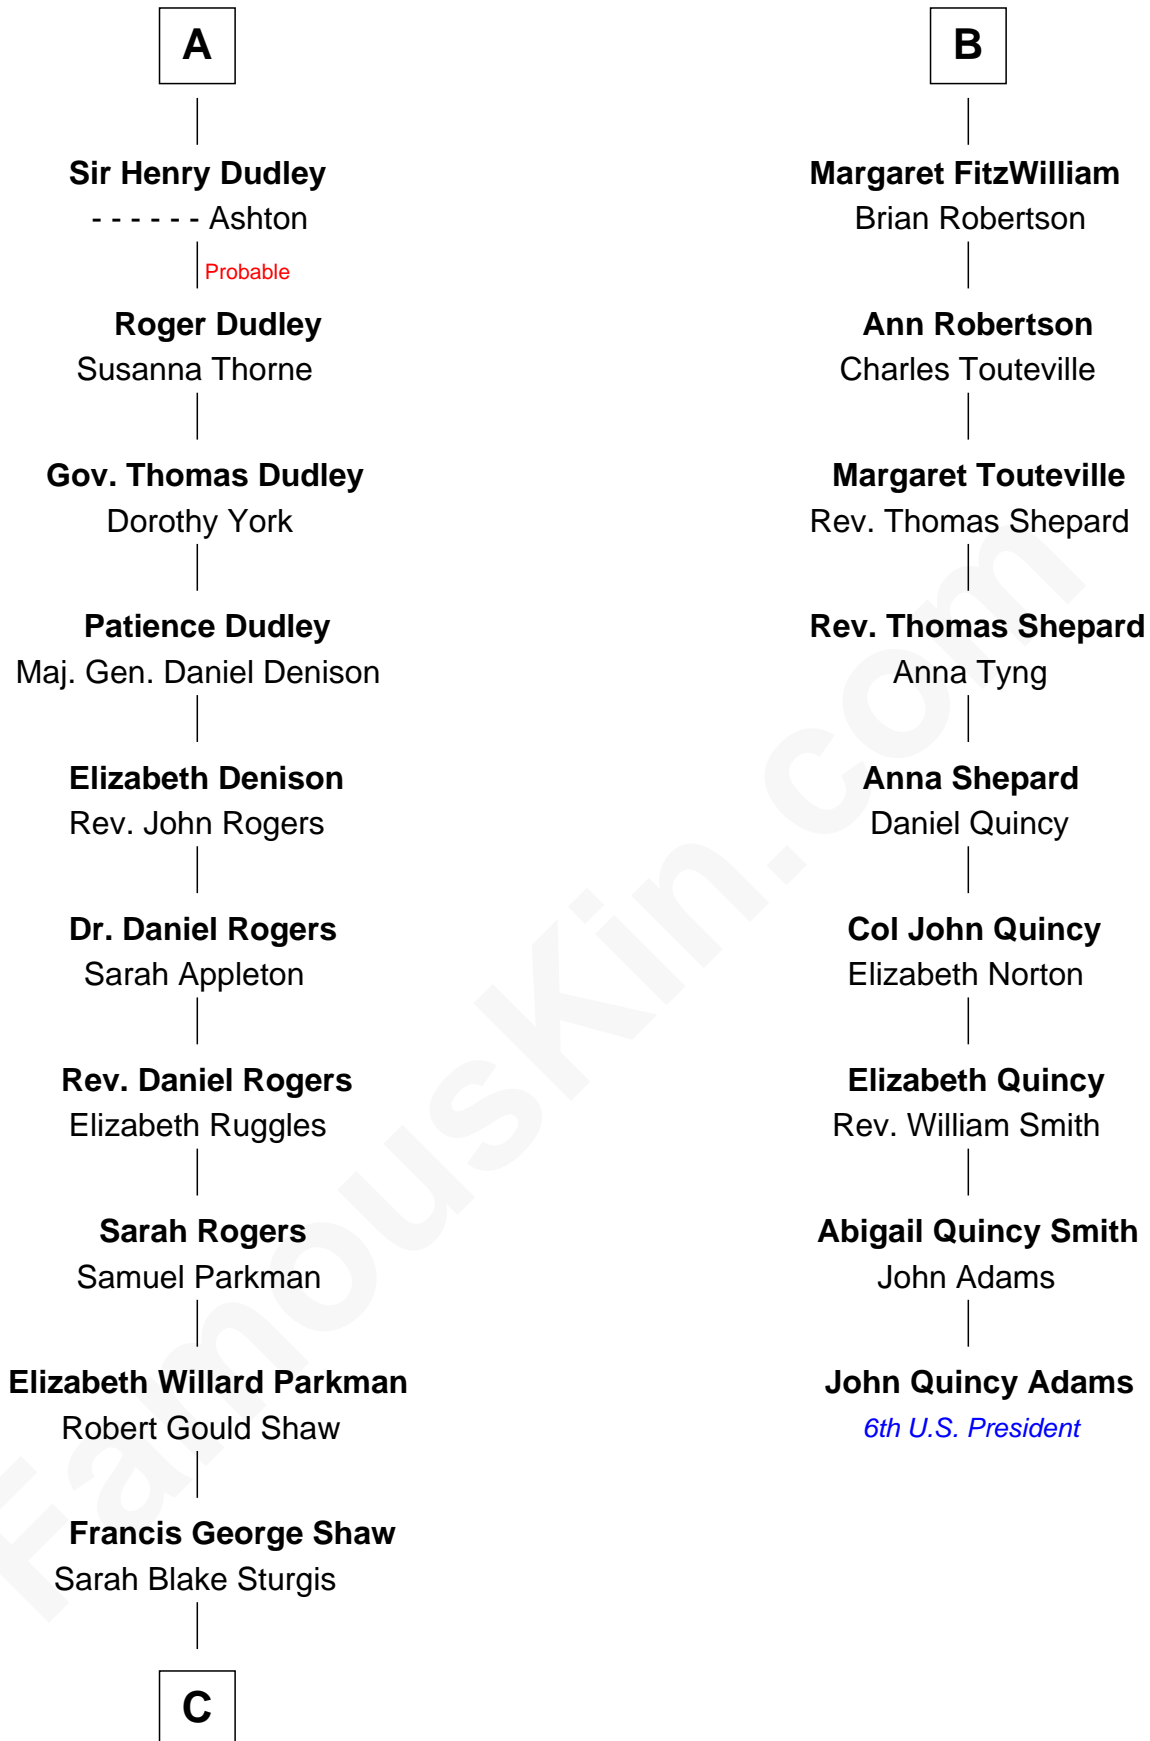

# FamousKin.com Relationship Chart of

**Kyra Sedgwick**

*TV and Movie Actress*

15th cousin 6 times removed of

**John Quincy Adams**

*6th U.S. President*

**Eudo la Zouche**  
Milicent de Cantilupe

**Eve la Zouche**  
Sir Maurice de Berkeley

**Thomas de Berkeley**  
Katherine de Clyvedon

**Sir John Berkeley**  
Elizabeth Betteshorne

**Elizabeth Berkeley**  
Sir John Sutton

**Sir Edmund Sutton**  
Joyce Tiptoft

**Sir Edward Sutton**  
Cecily Willoughby

**Sir John Sutton**  
Cecily Grey

**A**

**Lucy Zouche**  
Thomas de Greene

**Sir Henry Greene**  
Katherine Drayton

**Sir Henry de Greene**  
Matilda de Mauduit

**Eleanor Greene**  
Sir John FitzWilliam

**John FitzWilliam**  
Helen Villiers

**Sir William FitzWilliam**  
Anne Hawes

**Richard FitzWilliam**  
Elizabeth Knyvet

**B**

**C**

—  
**Susanna Shaw**  
Robert Bowne Minturn

—  
**Sarah May Minturn**  
Henry Dwight Sedgwick

—  
**Robert Minturn Sedgwick**  
Helen Peabody