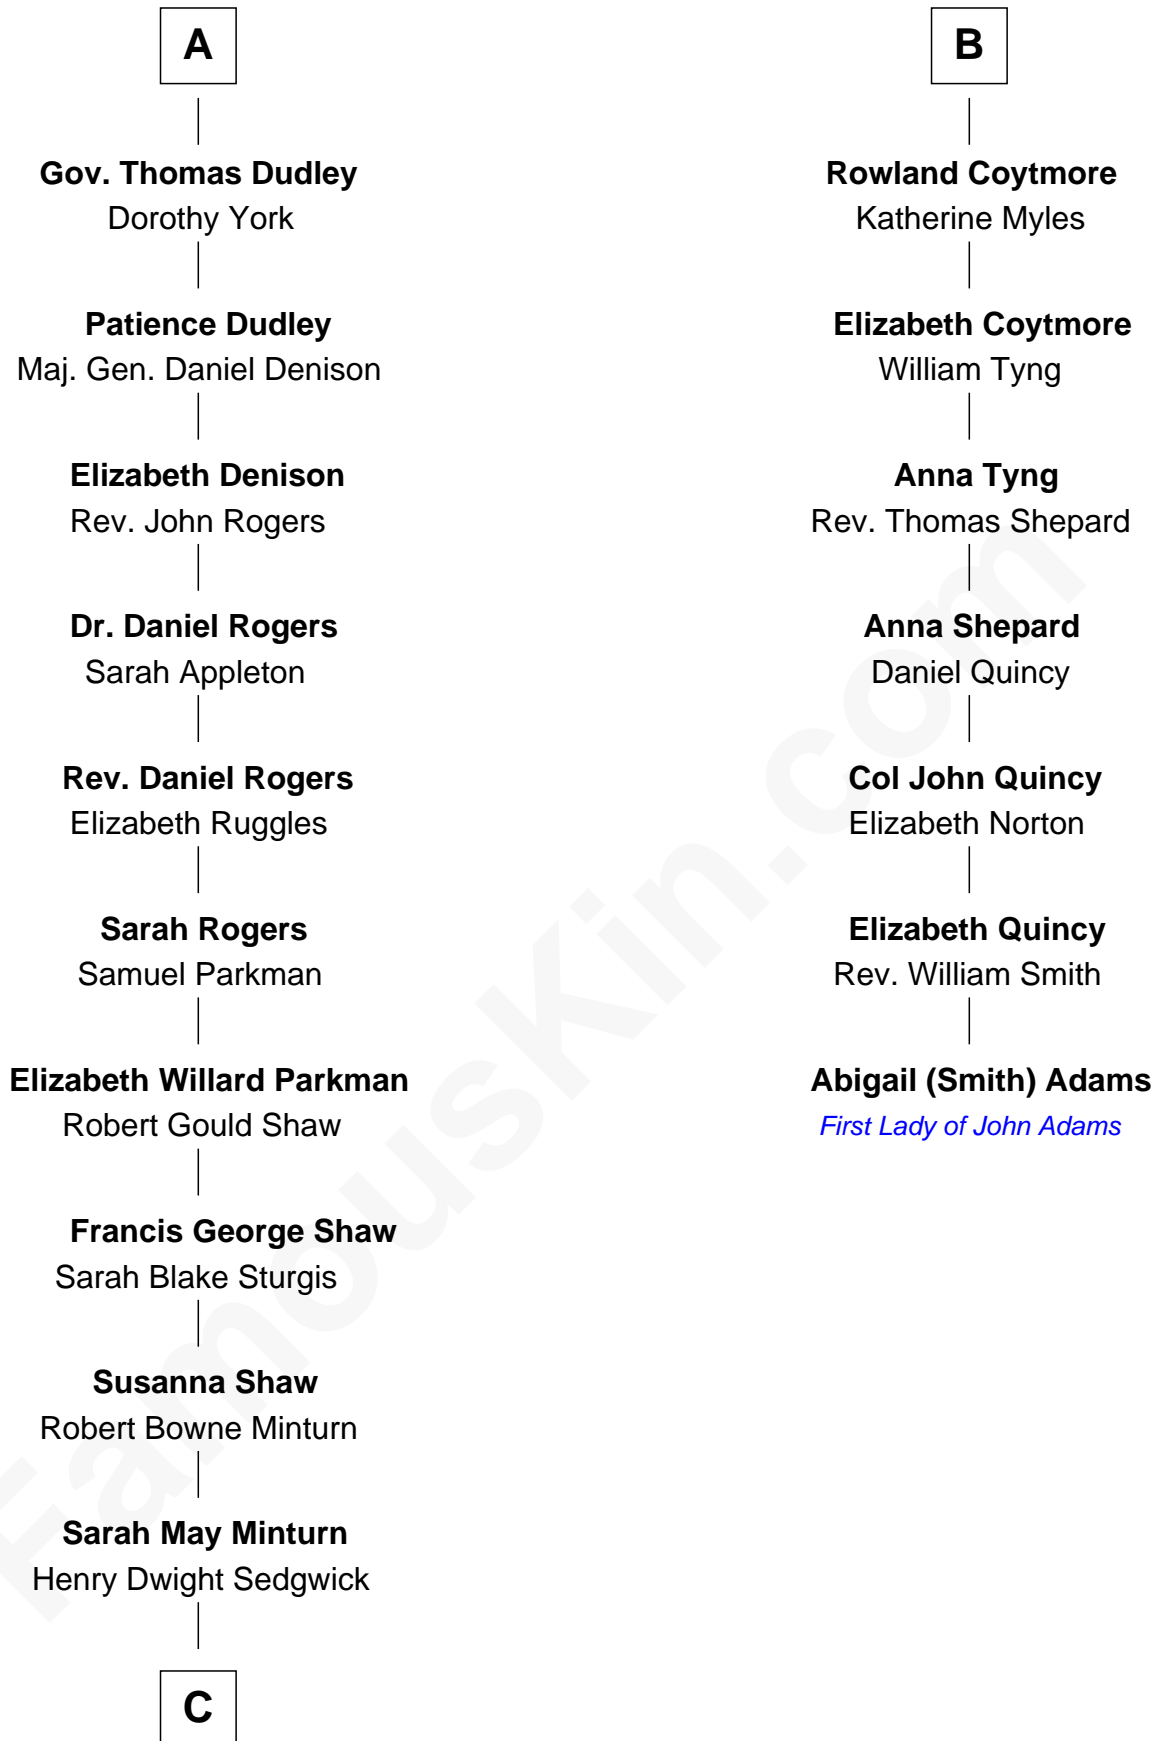

FamousKin.com

Relationship Chart of

Kyra Sedgwick

TV and Movie Actress

13th cousin 6 times removed of

Abigail (Smith) Adams

First Lady of President John Adams

John of Gaunt

Katherine Roet

C

Robert Minturn Sedgwick

Helen Peabody

Henry Dwight Sedgwick

Patricia Ann Rosenwald

Kyra Sedgwick

TV and Movie Actress