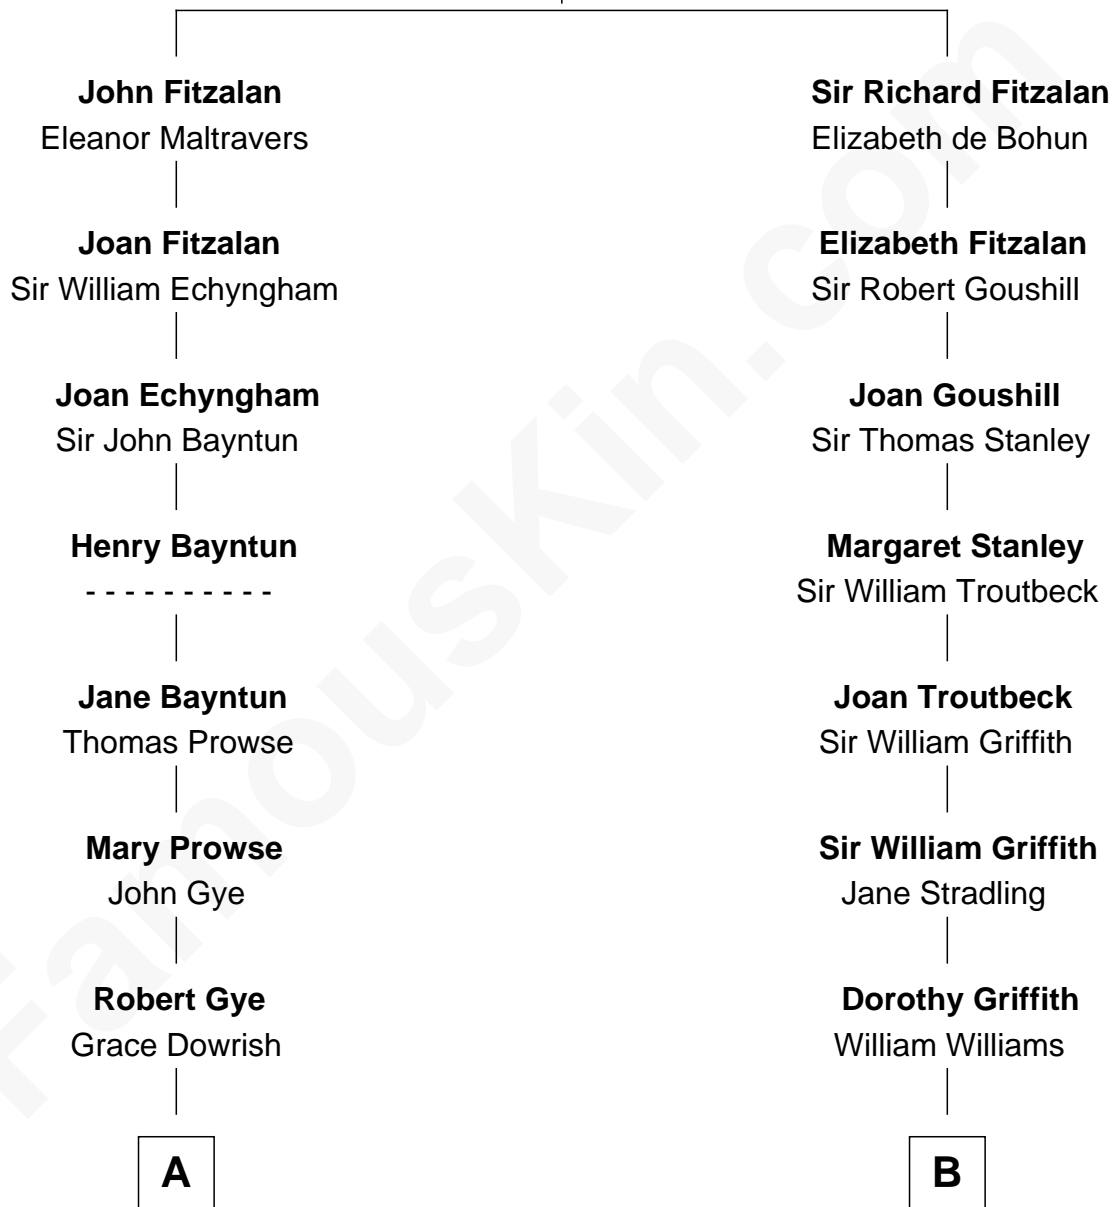

FamousKin.com Relationship Chart of

Kyra Sedgwick

TV and Movie Actress

14th cousin 4 times removed of

Abigail (Smith) Adams

First Lady of President John Adams

Richard Fitzalan
Eleanor Plantagenet

C

Henry Dwight Sedgwick

Patricia Ann Rosenwald

Kyra Sedgwick

TV and Movie Actress

FamousKin.com