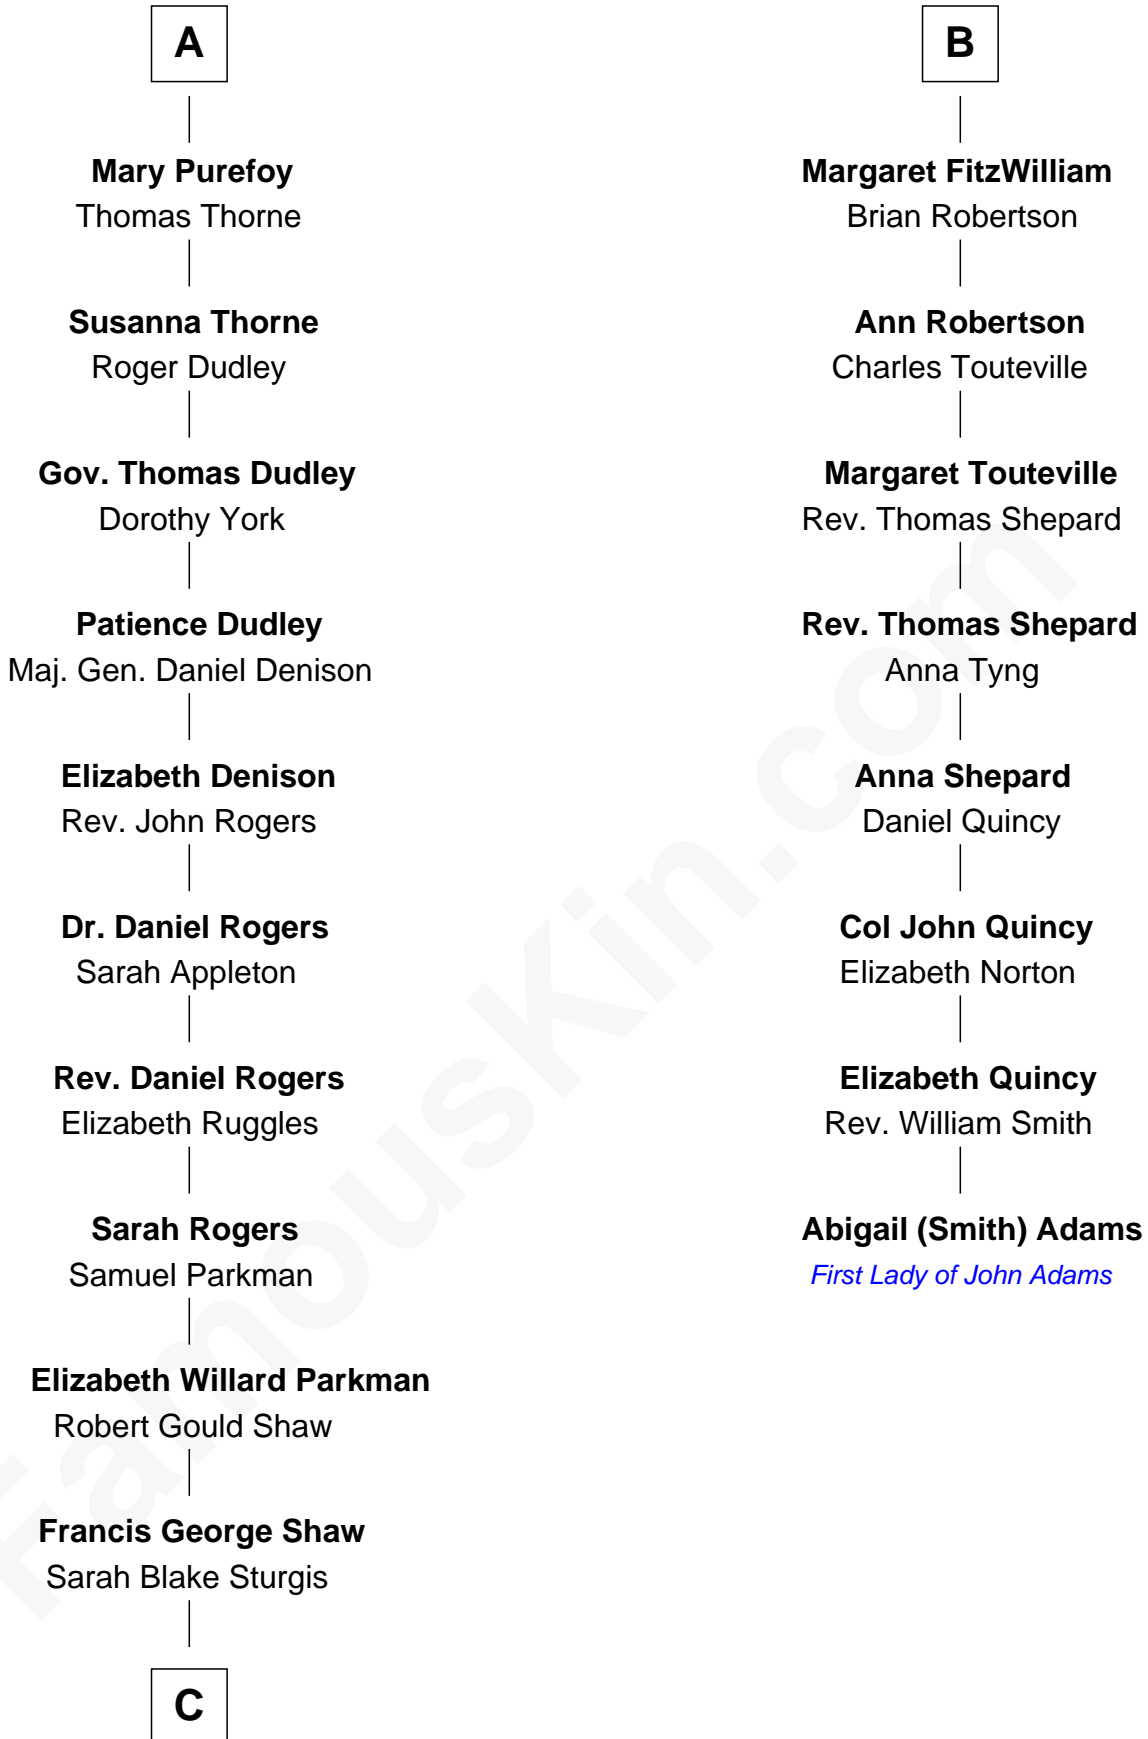

FamousKin.com

Relationship Chart of

Kyra Sedgwick

TV and Movie Actress

14th cousin 7 times removed of

Abigail (Smith) Adams

First Lady of President John Adams

Sir John Marmion

Maud de Furnival

C

—
Susanna Shaw

Robert Bowne Minturn

—
Sarah May Minturn

Henry Dwight Sedgwick

—
Robert Minturn Sedgwick

Helen Peabody