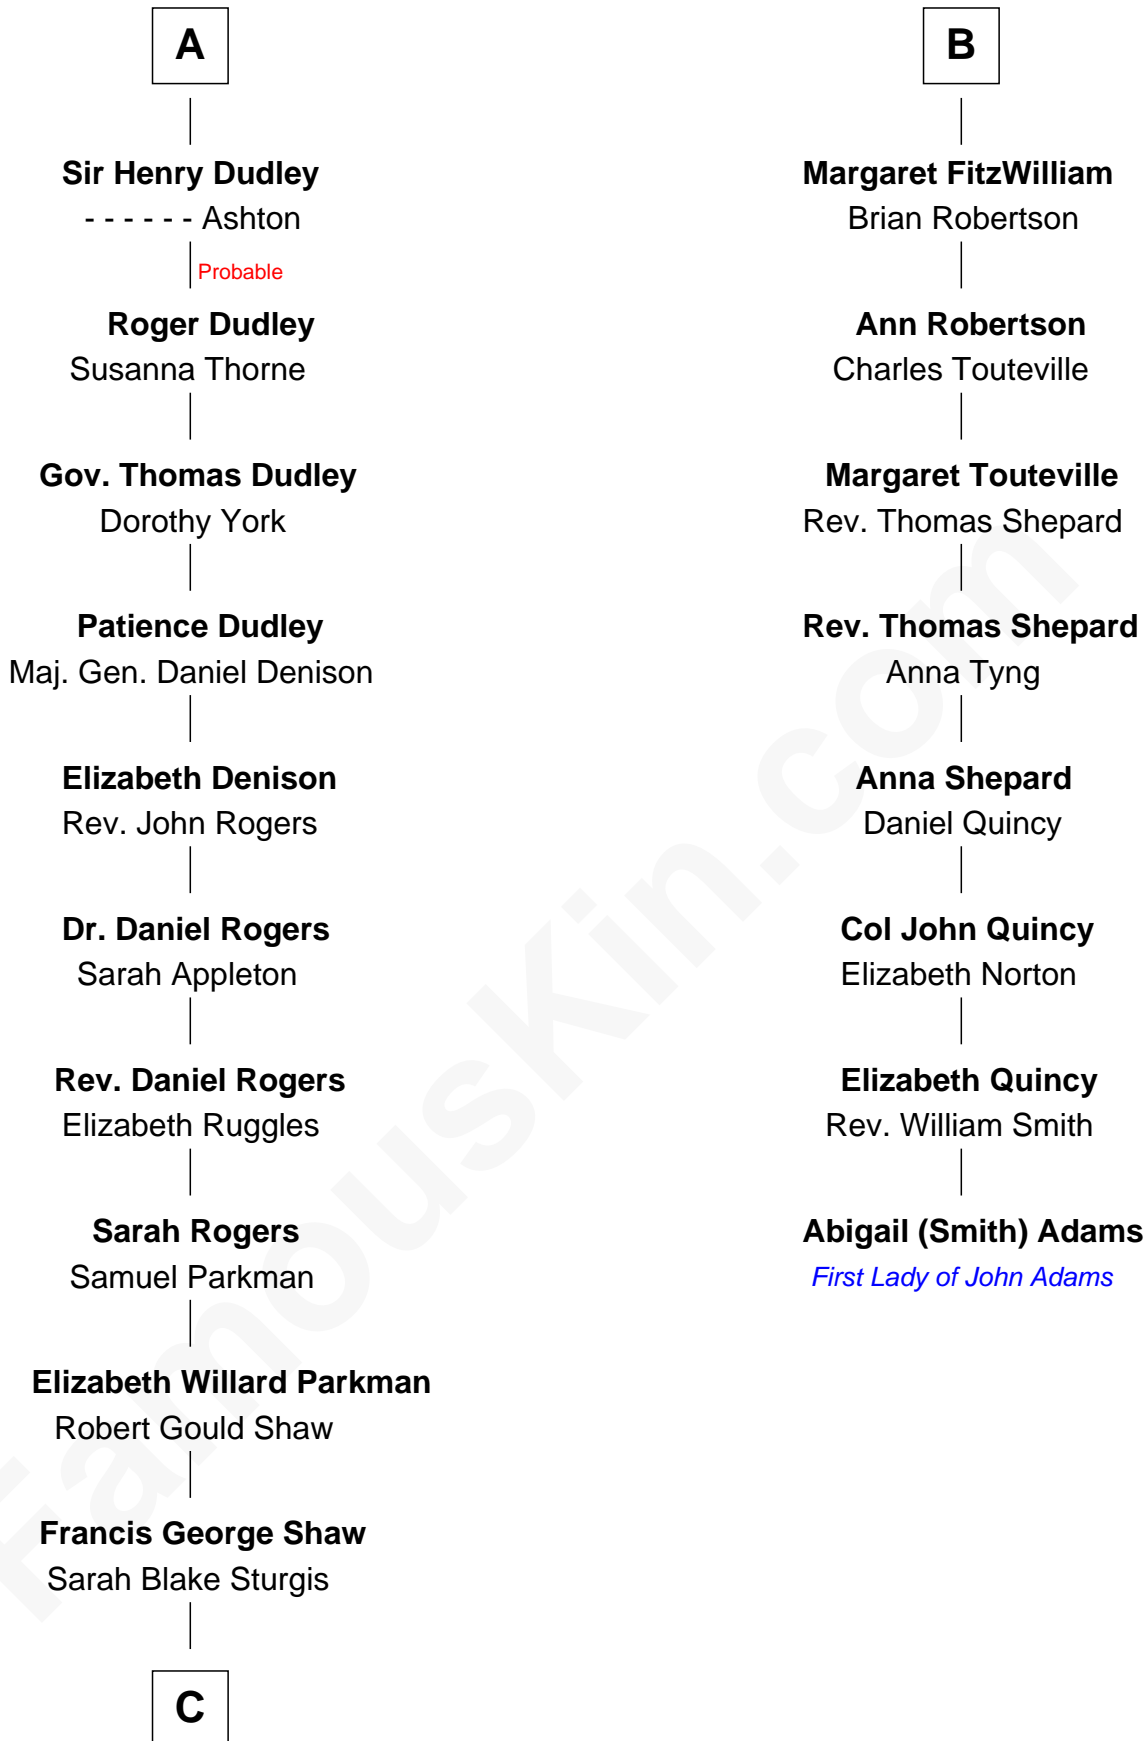

# FamousKin.com Relationship Chart of

**Kyra Sedgwick**

*TV and Movie Actress*

14th cousin 7 times removed of

**Abigail (Smith) Adams**

*First Lady of President John Adams*

**Eudo la Zouche**  
Milicent de Cantilupe

**Eve la Zouche**  
Sir Maurice de Berkeley

**Thomas de Berkeley**  
Katherine de Clyvedon

**Sir John Berkeley**  
Elizabeth Betteshorne

**Elizabeth Berkeley**  
Sir John Sutton

**Sir Edmund Sutton**  
Joyce Tiptoft

**Sir Edward Sutton**  
Cecily Willoughby

**Sir John Sutton**  
Cecily Grey

**A**

**Lucy Zouche**  
Thomas de Greene

**Sir Henry Greene**  
Katherine Drayton

**Sir Henry de Greene**  
Matilda de Mauduit

**Eleanor Greene**  
Sir John FitzWilliam

**John FitzWilliam**  
Helen Villiers

**Sir William FitzWilliam**  
Anne Hawes

**Richard FitzWilliam**  
Elizabeth Knyvet

**B**

**C**

—  
**Susanna Shaw**  
Robert Bowne Minturn

—  
**Sarah May Minturn**  
Henry Dwight Sedgwick