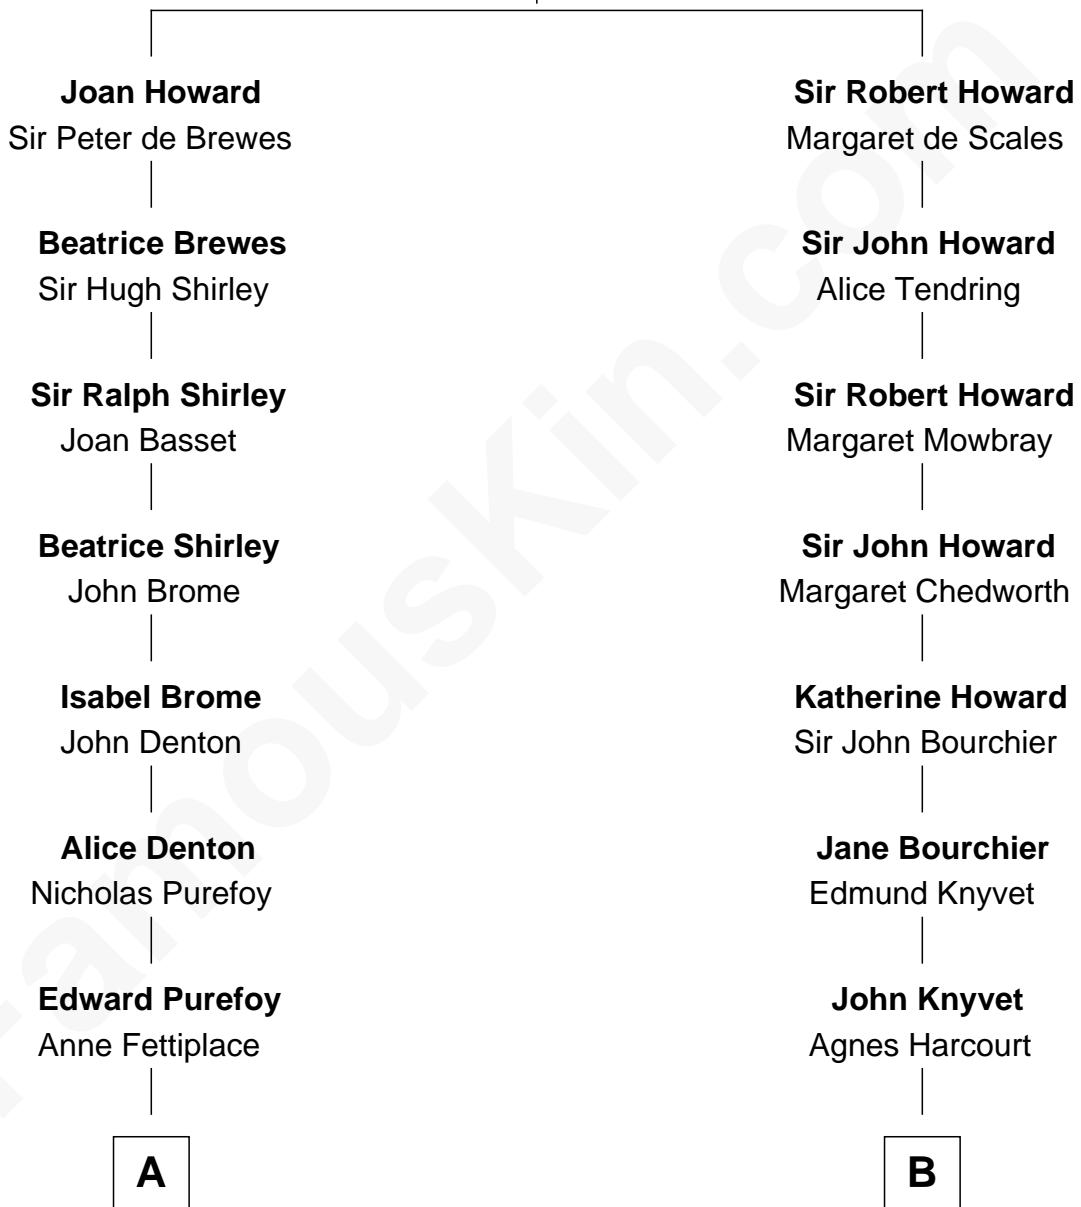

FamousKin.com

Relationship Chart of

Kyra Sedgwick

TV and Movie Actress

20th cousin 1 time removed of

Ted Danson

TV Actor - "Cheers", "CSI"

Sir John Howard

Alice de Bois

C

Susanna Shaw
Robert Bowne Minturn

Sarah May Minturn
Henry Dwight Sedgwick

Robert Minturn Sedgwick
Helen Peabody

Henry Dwight Sedgwick
Patricia Ann Rosenwald

Kyra Sedgwick
TV and Movie Actress