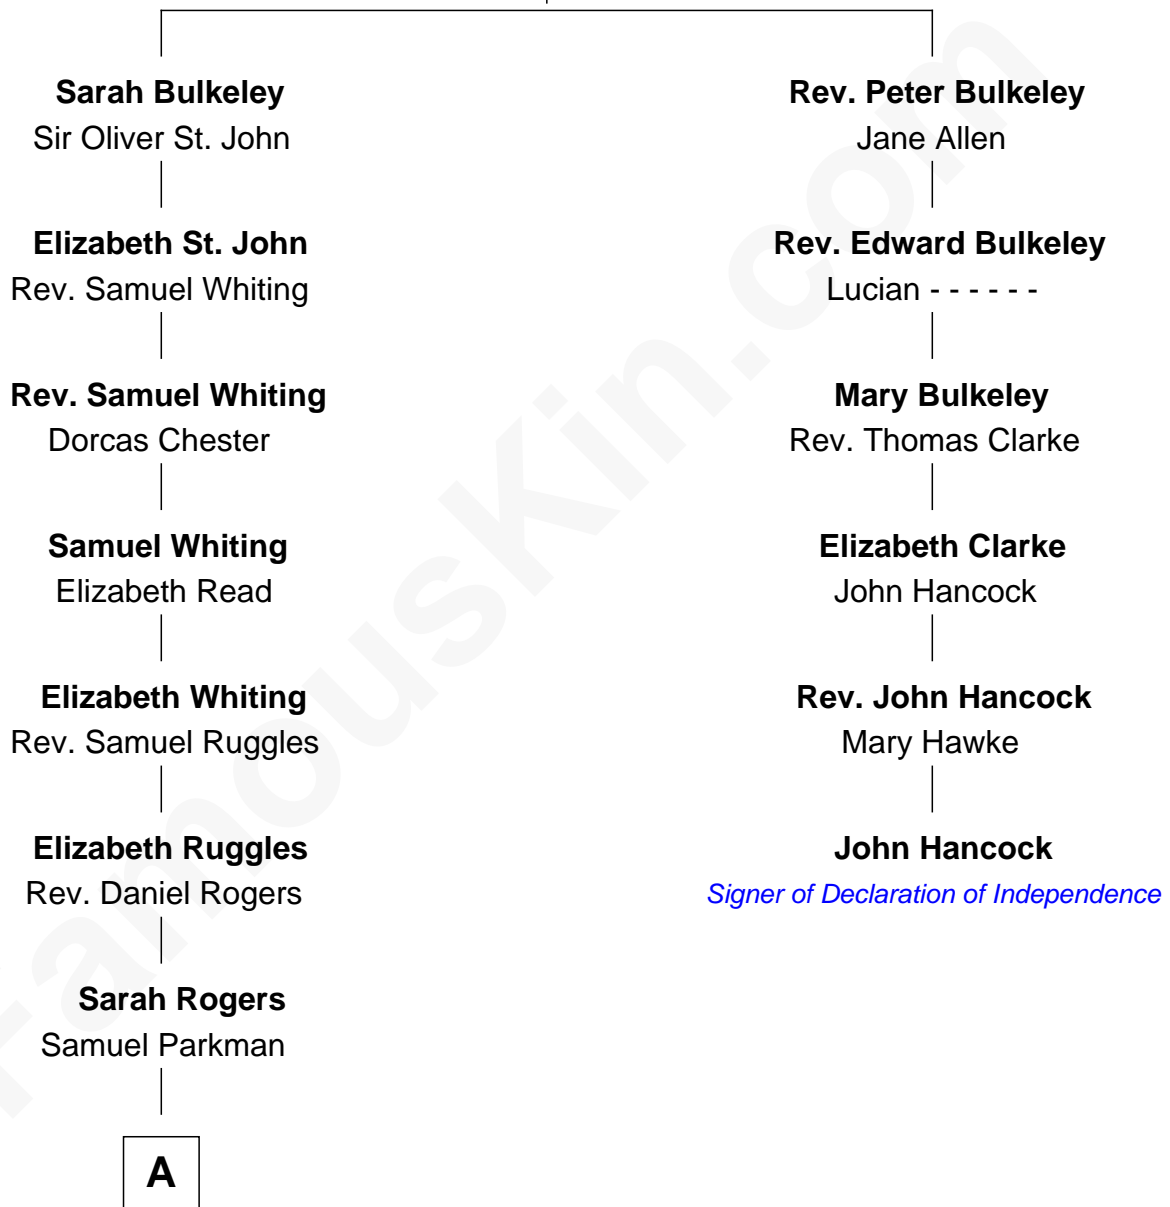

# FamousKin.com Relationship Chart of

**Kyra Sedgwick**

*TV and Movie Actress*

5th cousin 8 times removed of

**John Hancock**

*Signer of the Declaration of Independence*

**Rev. Edward Bulkeley**

Olive Irby

**A**

**Elizabeth Willard Parkman**

Robert Gould Shaw

**Francis George Shaw**

Sarah Blake Sturgis

**Susanna Shaw**

Robert Bowne Minturn

**Sarah May Minturn**