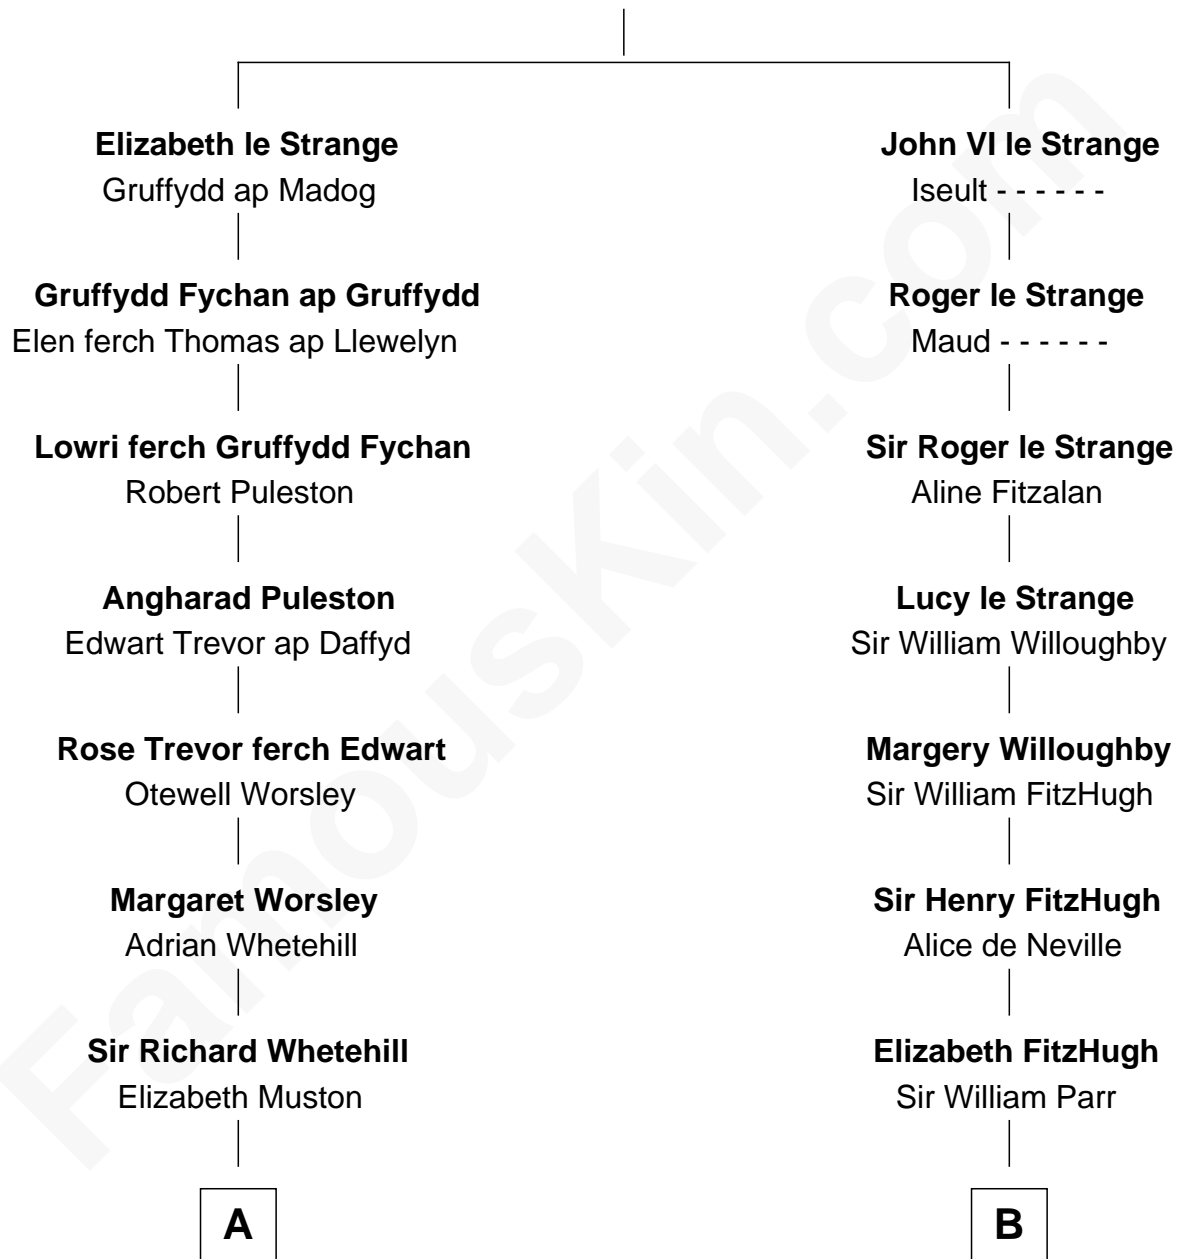

FamousKin.com

Relationship Chart of

Kyra Sedgwick

TV and Movie Actress

8th cousin 12 times removed of

Catherine Parr

6th Wife of King Henry VIII

John V le Strange

Maud de Walton

C

—
Sarah May Minturn
Henry Dwight Sedgwick

—
Robert Minturn Sedgwick
Helen Peabody

—
Henry Dwight Sedgwick
Patricia Ann Rosenwald

—
Kyra Sedgwick
TV and Movie Actress

FamousKin.com