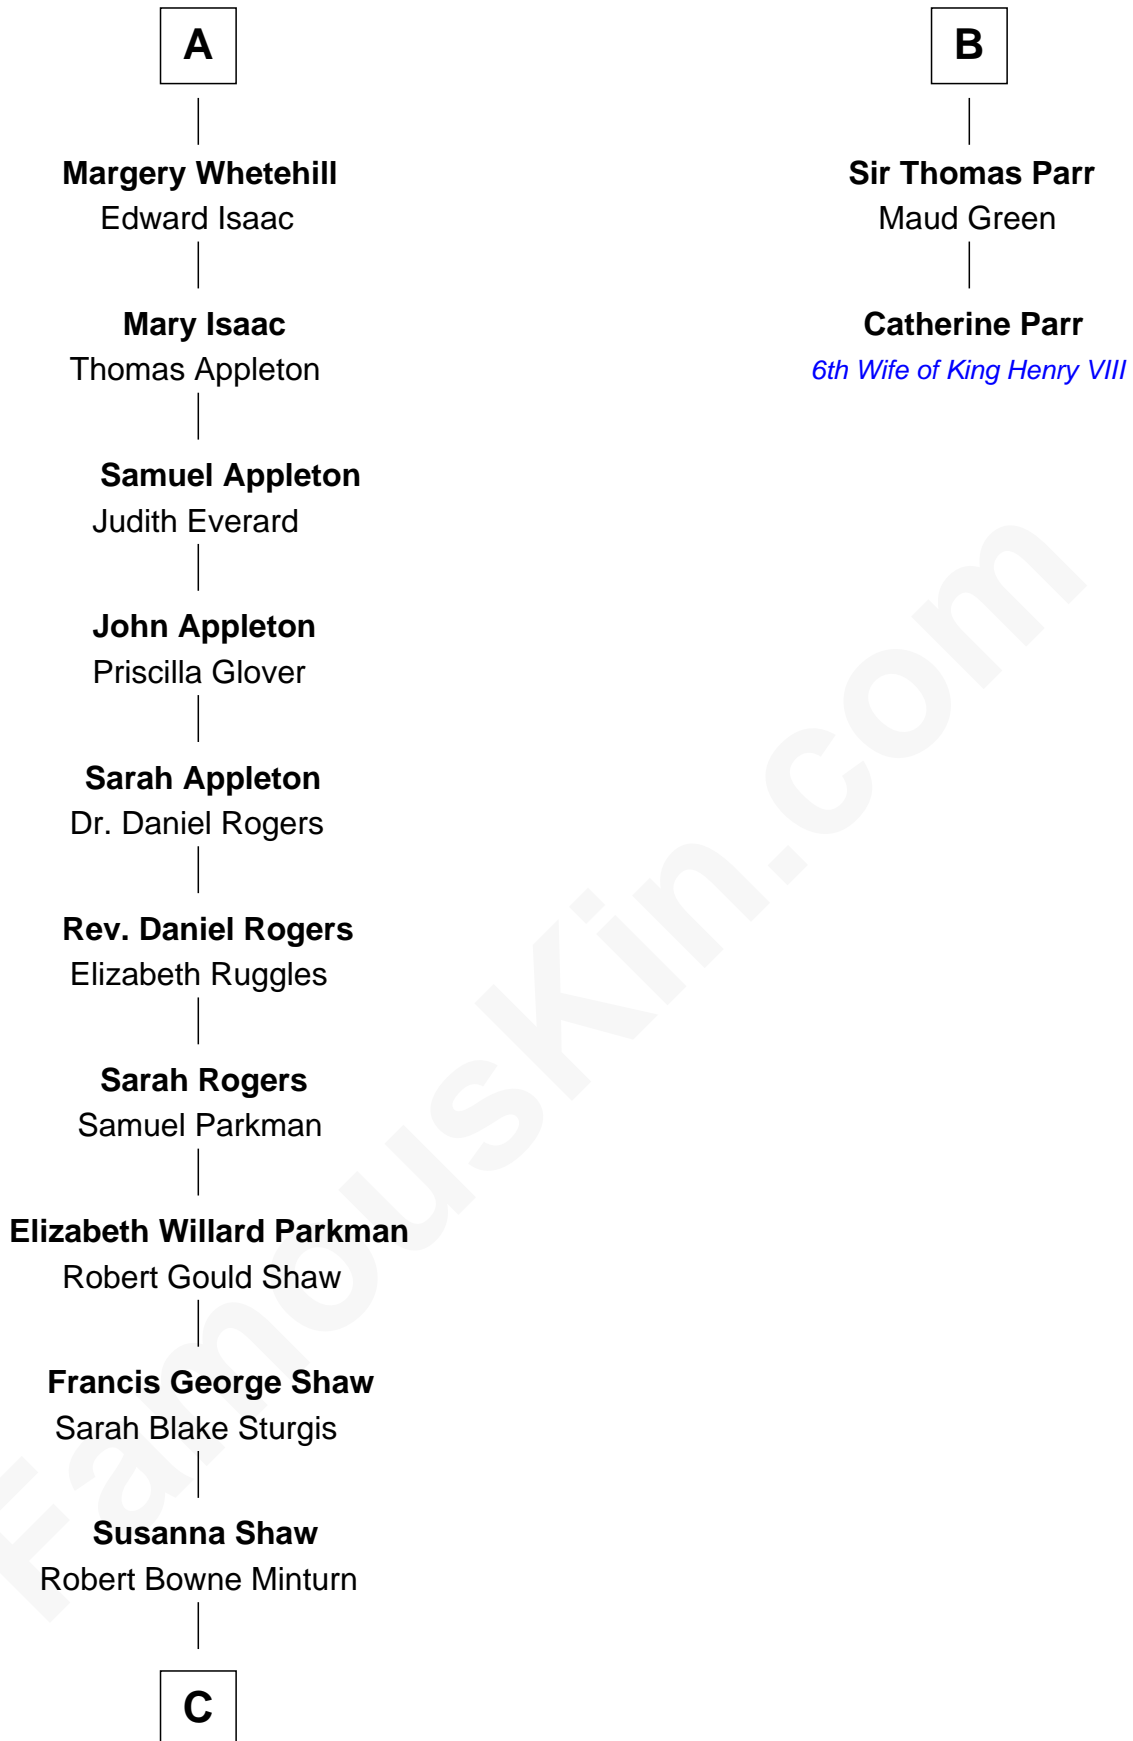

FamousKin.com

Relationship Chart of

Kyra Sedgwick

TV and Movie Actress

8th cousin 12 times removed of

Catherine Parr

6th Wife of King Henry VIII

John V le Strange

Maud de Walton

C

—
Sarah May Minturn
Henry Dwight Sedgwick

—
Robert Minturn Sedgwick
Helen Peabody

—
Henry Dwight Sedgwick
Patricia Ann Rosenwald

—
Kyra Sedgwick
TV and Movie Actress

FamousKin.com