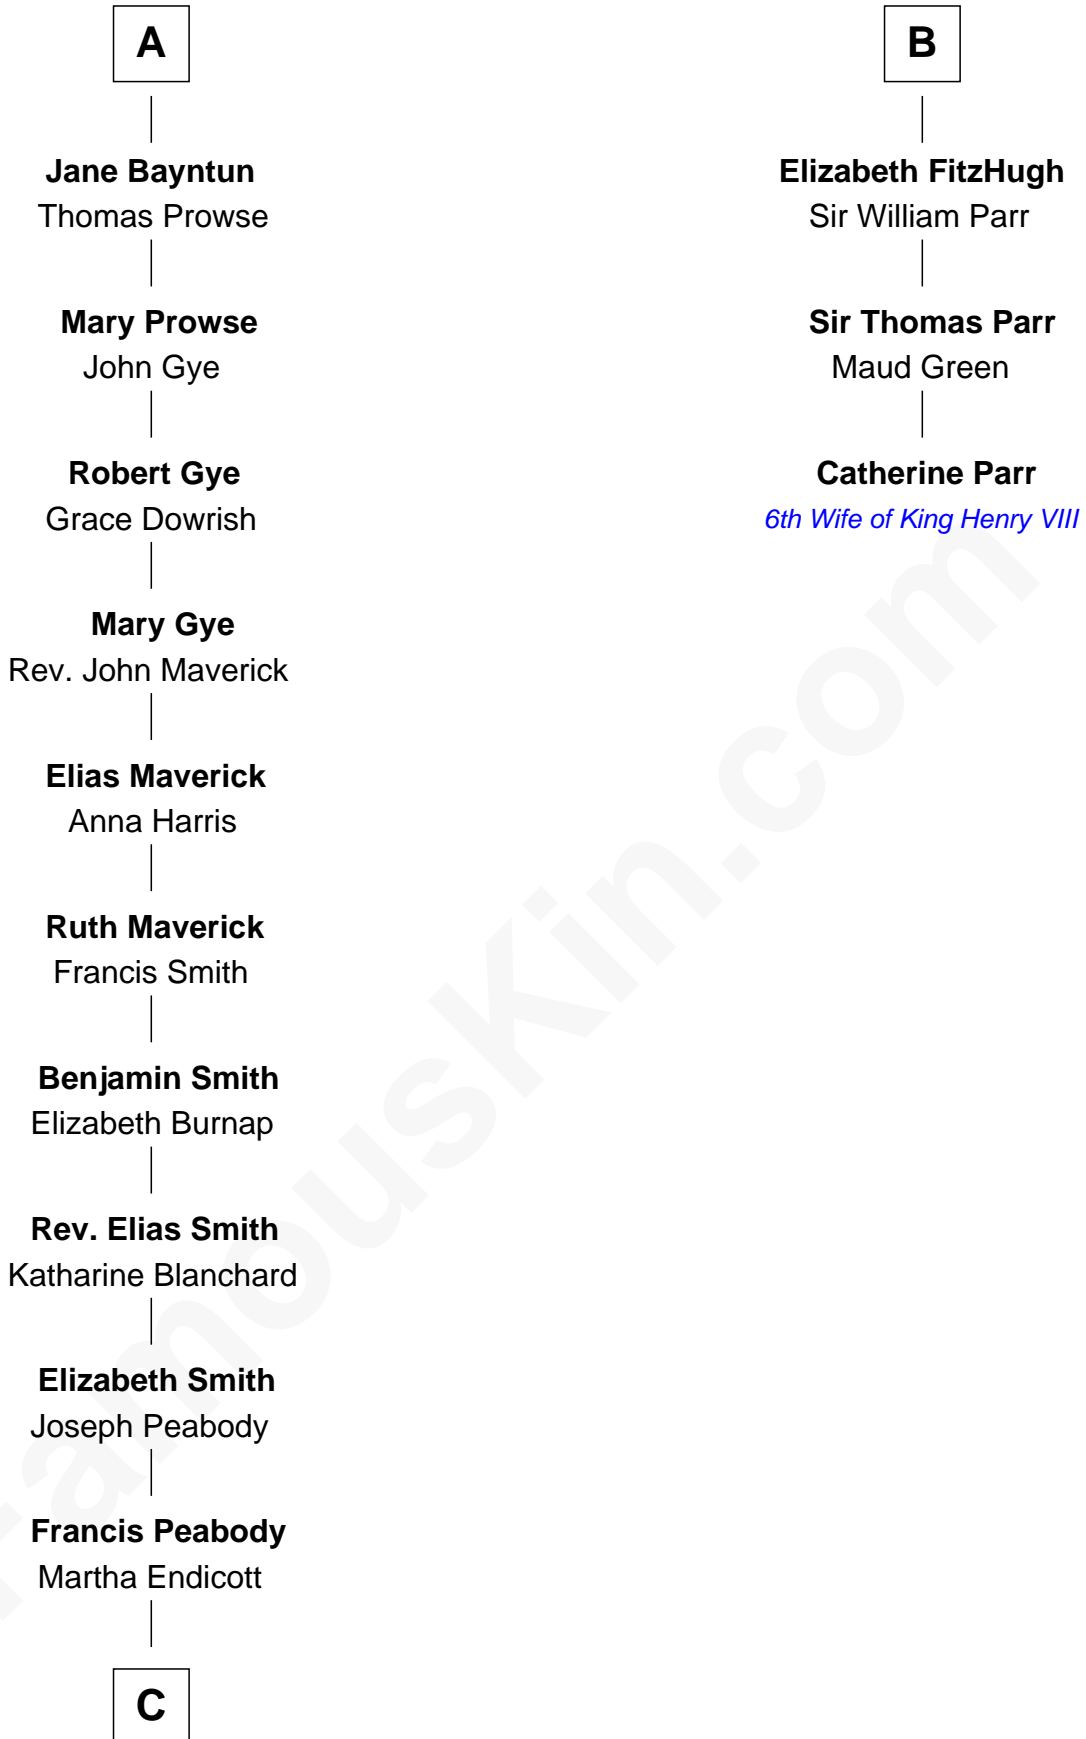

FamousKin.com

Relationship Chart of

Kyra Sedgwick

TV and Movie Actress

9th cousin 12 times removed of

Catherine Parr

6th Wife of King Henry VIII

C