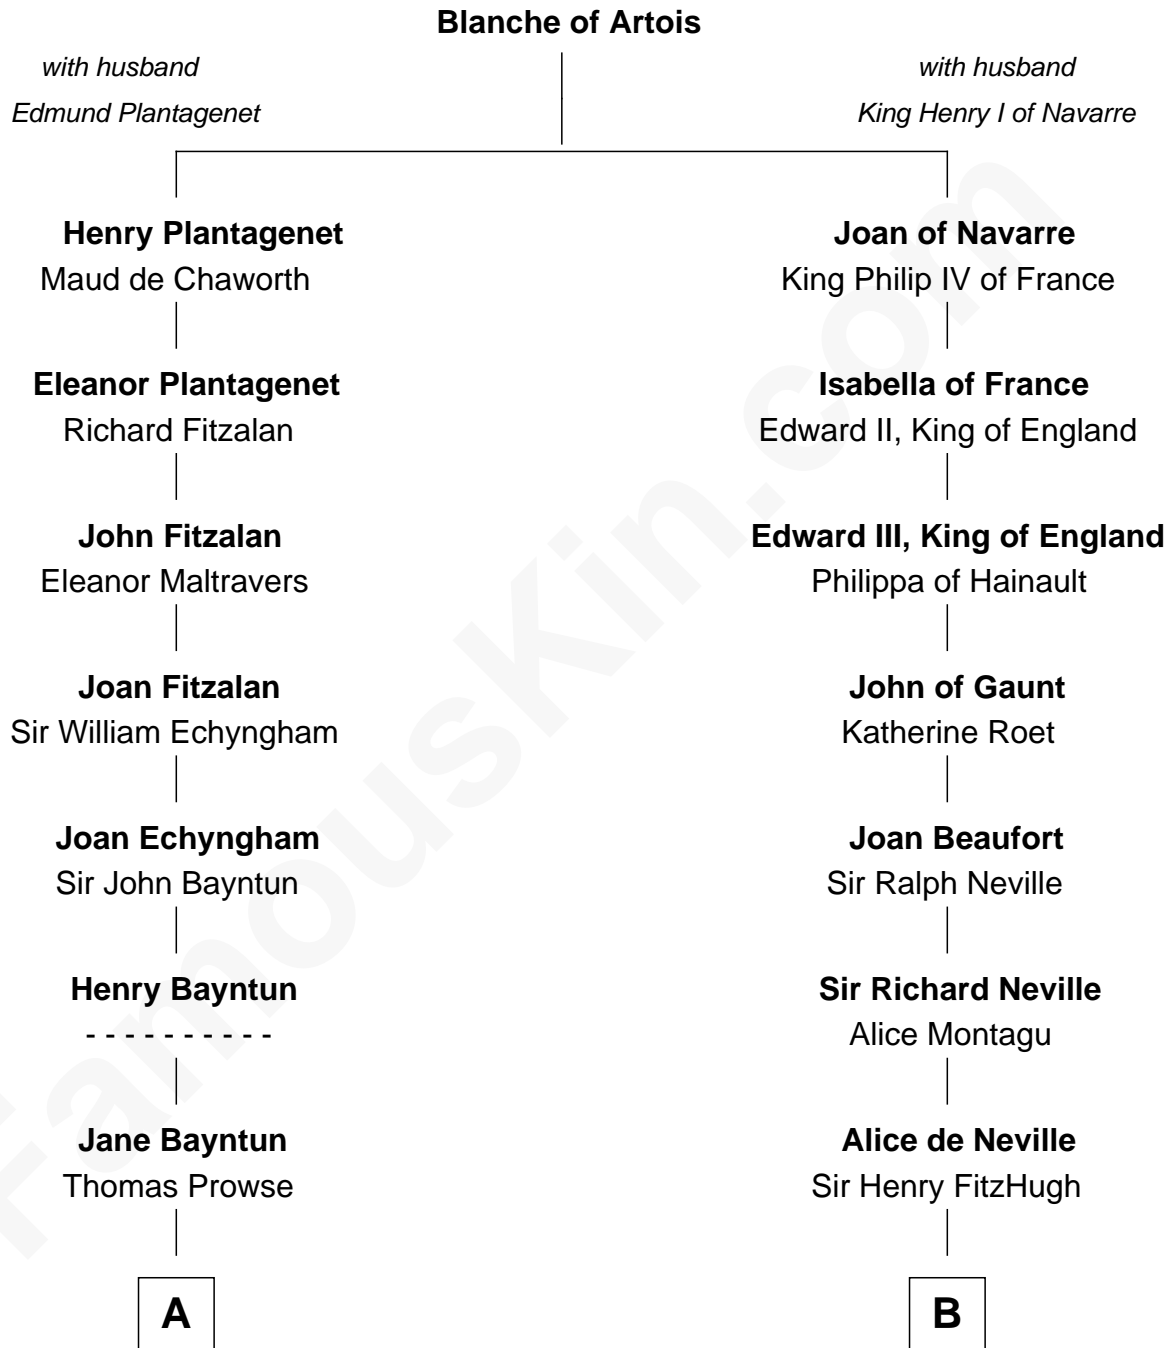

# FamousKin.com Relationship Chart of

**Kyra Sedgwick**

*TV and Movie Actress*

9th cousin 11 times removed of

**Catherine Parr**

*6th Wife of King Henry VIII*

**C**

Rev. Dr. Endicott Peabody

Fannie Peabody

**Helen Peabody**

Robert Minturn Sedgwick

**Henry Dwight Sedgwick**

Patricia Ann Rosenwald

**Kyra Sedgwick**

*TV and Movie Actress*