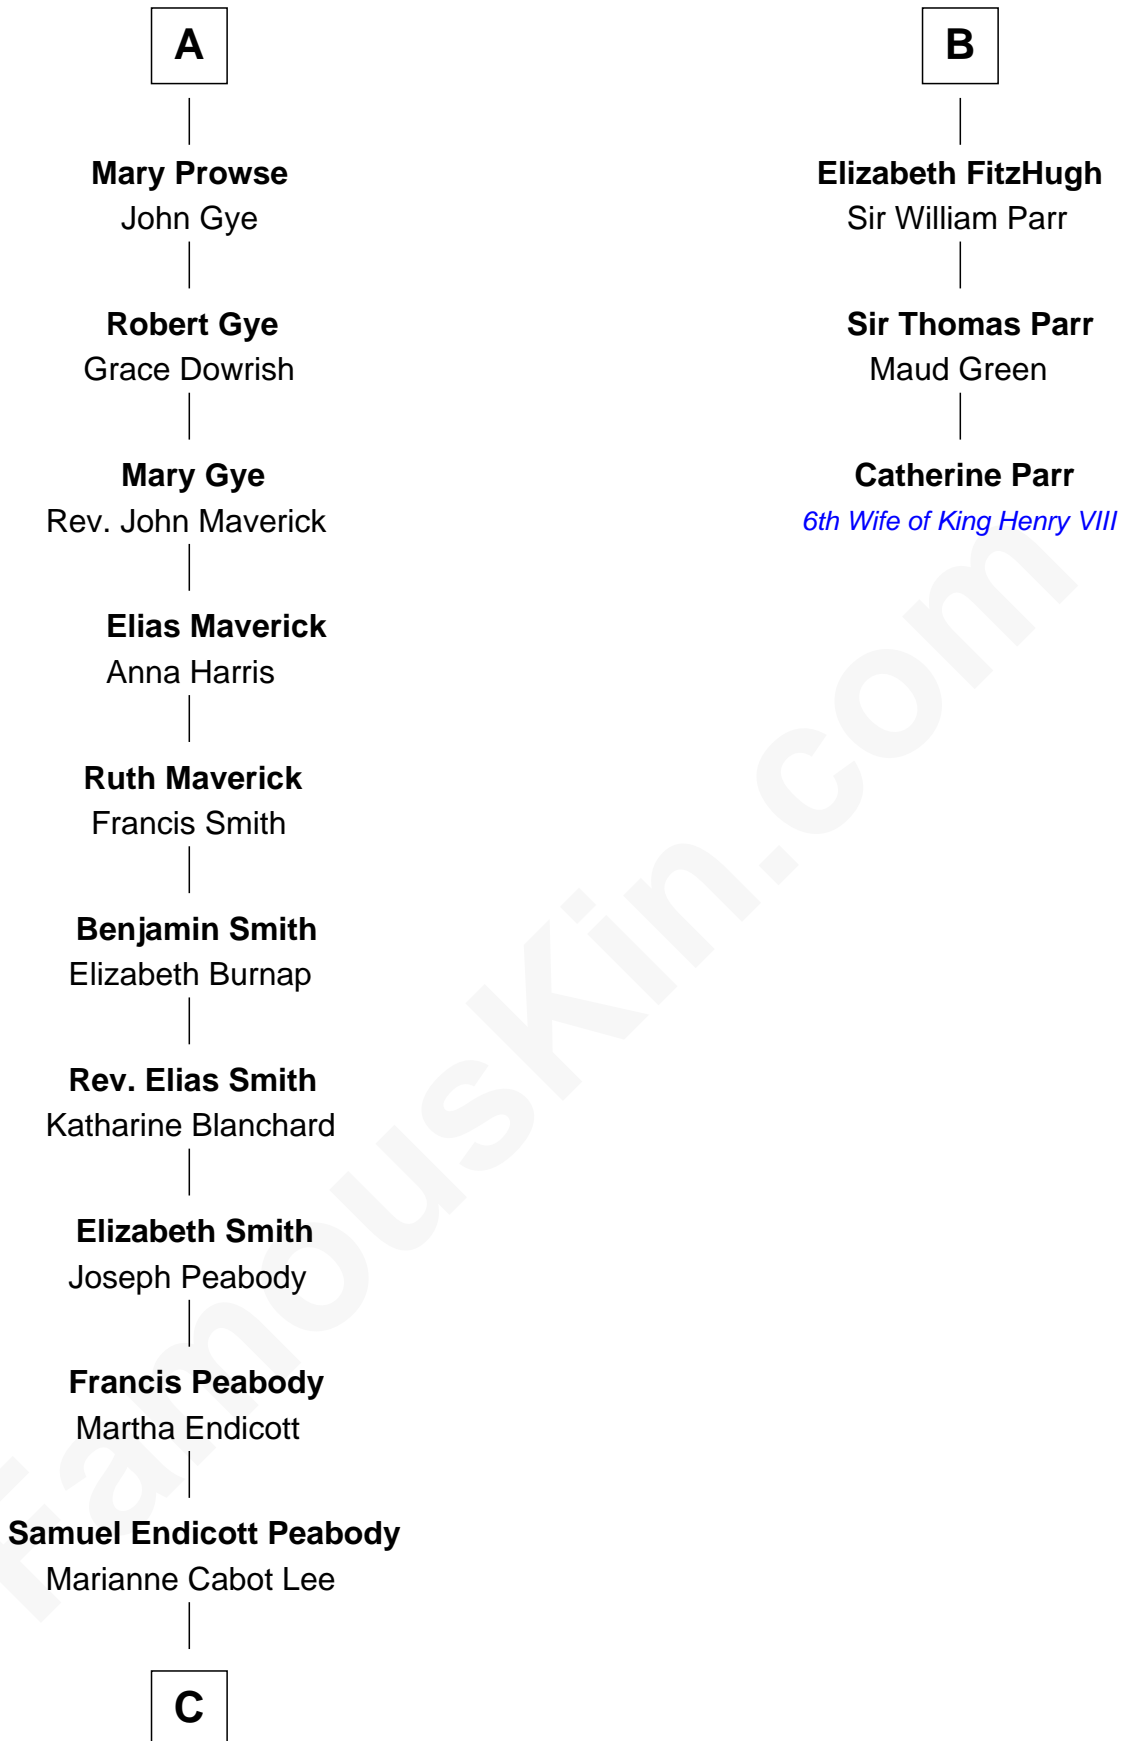

# FamousKin.com Relationship Chart of

**Kyra Sedgwick**

*TV and Movie Actress*

9th cousin 11 times removed of

**Catherine Parr**

*6th Wife of King Henry VIII*

**C**

Rev. Dr. Endicott Peabody

Fannie Peabody

**Helen Peabody**

Robert Minturn Sedgwick

**Henry Dwight Sedgwick**

Patricia Ann Rosenwald

**Kyra Sedgwick**

*TV and Movie Actress*