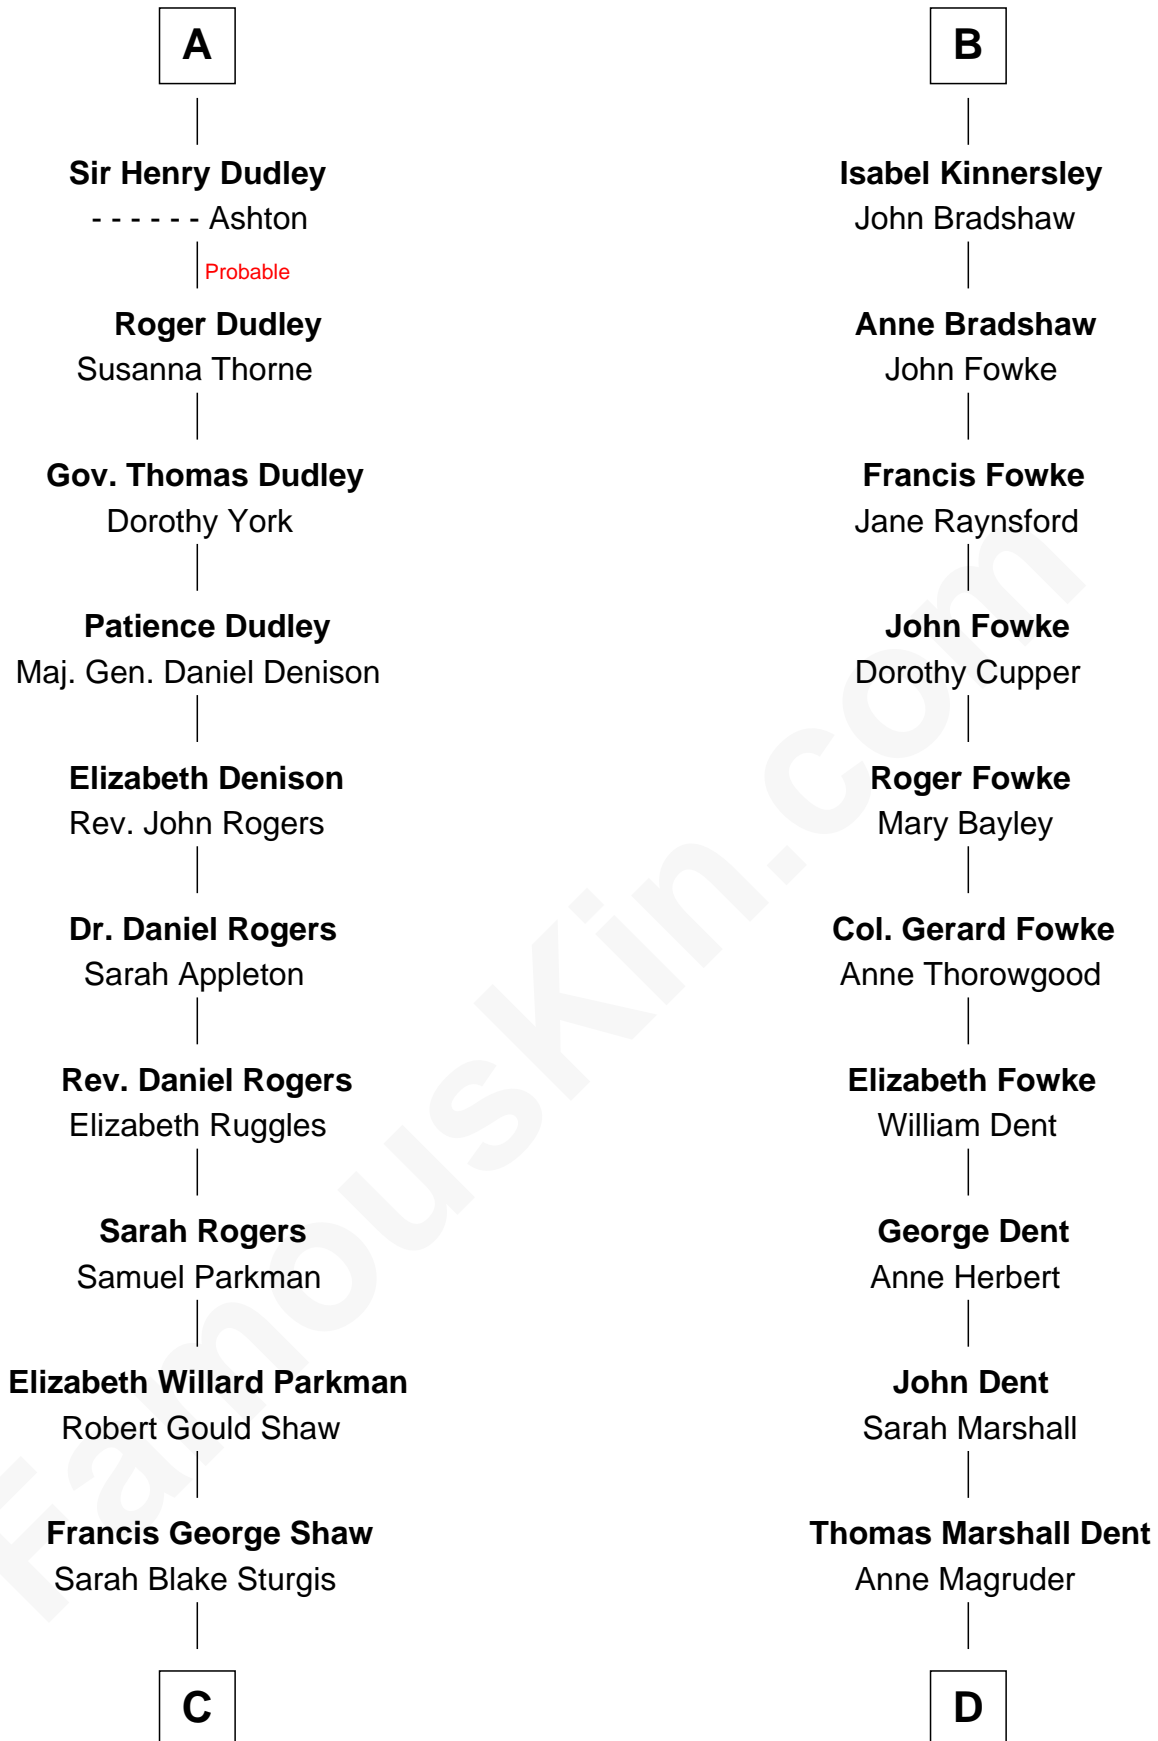

# FamousKin.com Relationship Chart of

**Kyra Sedgwick**

*TV and Movie Actress*

18th cousin 3 times removed of

**General James Longstreet**

*Confederate Army - U.S. Civil War*

**Sir William de Ros**  
Margery de Badlesmere

**Thomas de Ros**  
Beatrice de Stafford

**Margaret de Ros**  
Sir Reynold Grey

**Margaret Grey**  
Sir William Bonville

**William Bonville**  
Elizabeth Harington

**William Bonville**  
Katherine Neville

**Cecily Bonville**  
Thomas Grey

**Cecily Grey**  
Sir John Sutton

**A**

**Maud de Roos**  
John de Welles

**Margery de Welles**  
Stephen le Scrope

**Maude le Scrope**  
Sir Baldwin Freville

**Joyce Freville**  
Sir Roger Aston

**Sir Robert Aston**  
Isabel Brereton

**John Aston**  
Elizabeth Delves

**Margaret Aston**  
John Kinnersley

**B**

**C**

**Susanna Shaw**  
Robert Bowne Minturn

**Sarah May Minturn**  
Henry Dwight Sedgwick