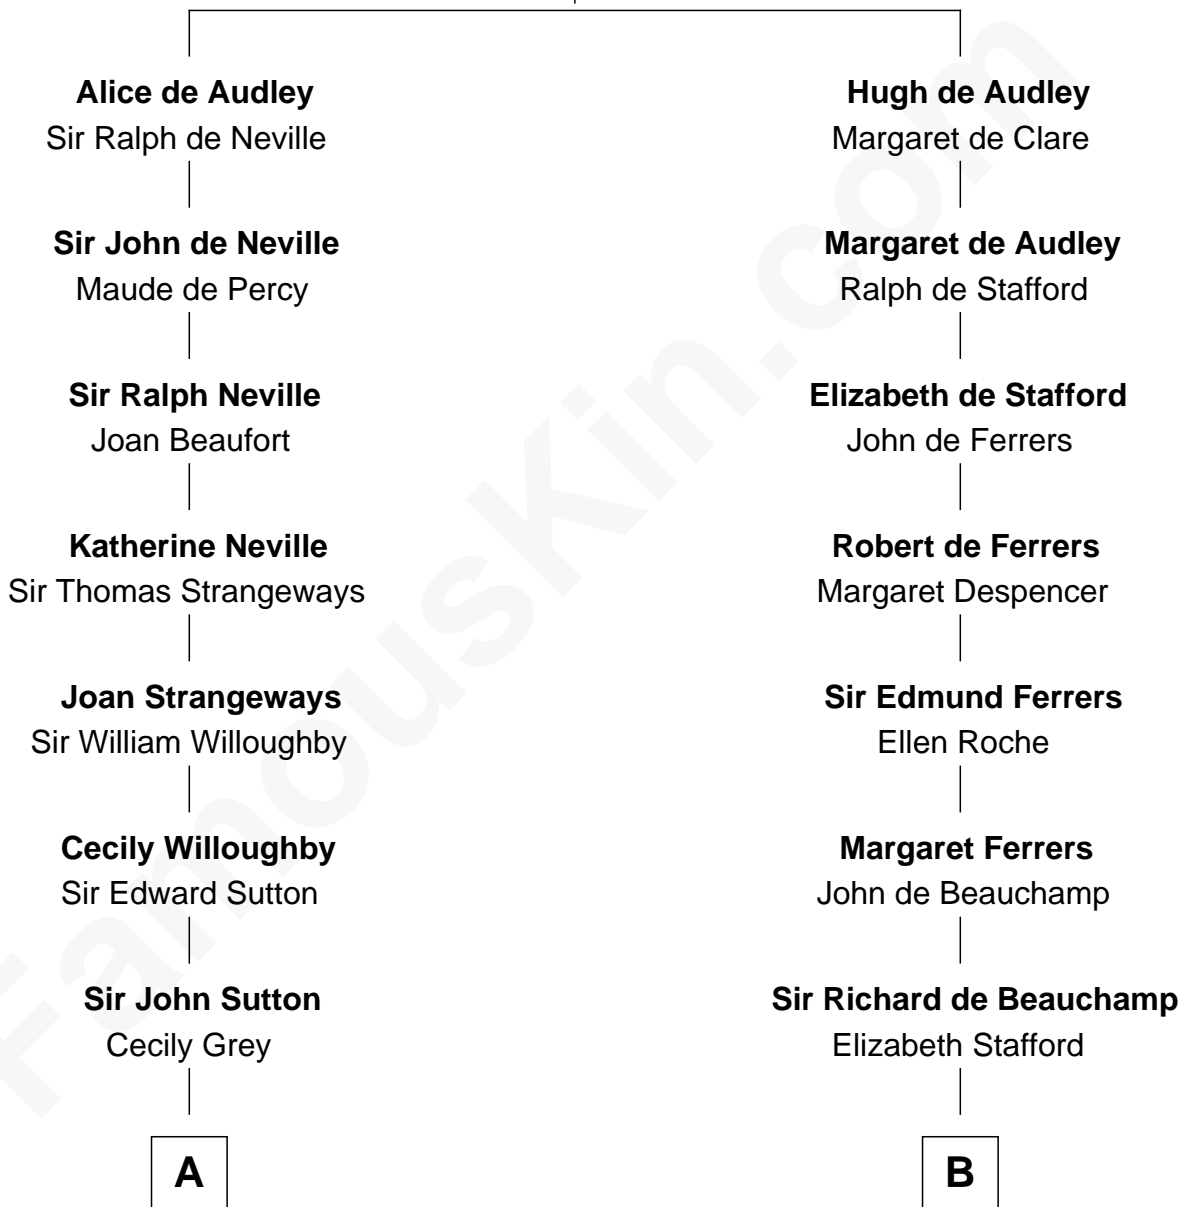

## Relationship Chart of

**Kyra Sedgwick**

*TV and Movie Actress*

20th cousin 1 time removed of

**Jack London**

*Author of "The Call of the Wild"*

**Sir Hugh I de Audley**

Iseult de Mortimer

**C**

**Susanna Shaw**  
Robert Bowne Minturn

**Sarah May Minturn**  
Henry Dwight Sedgwick

**Robert Minturn Sedgwick**  
Helen Peabody

**Henry Dwight Sedgwick**  
Patricia Ann Rosenwald

**Kyra Sedgwick**  
*TV and Movie Actress*