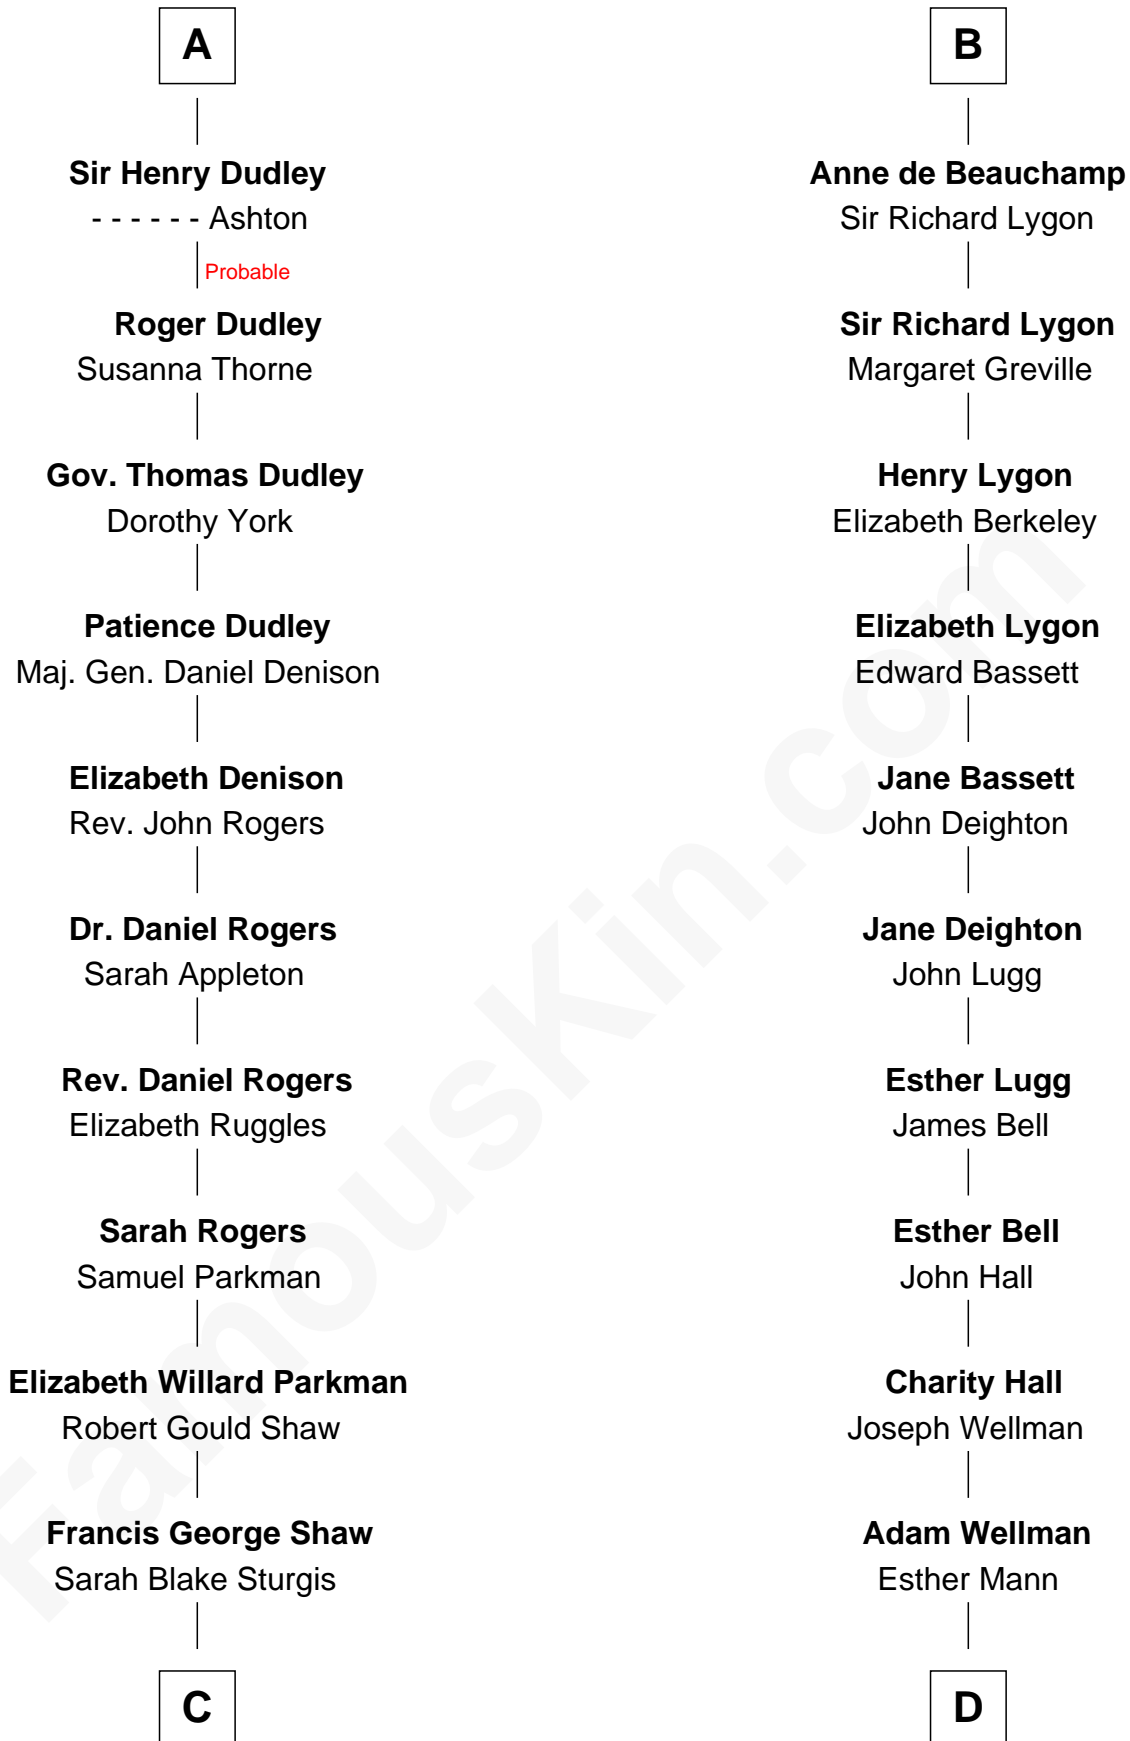

## Relationship Chart of

**Kyra Sedgwick**

*TV and Movie Actress*

20th cousin 1 time removed of

**Jack London**

*Author of "The Call of the Wild"*

**Sir Hugh I de Audley**

Iseult de Mortimer

**C**

**Susanna Shaw**  
Robert Bowne Minturn

**Sarah May Minturn**  
Henry Dwight Sedgwick

**Robert Minturn Sedgwick**  
Helen Peabody

**Henry Dwight Sedgwick**  
Patricia Ann Rosenwald

**Kyra Sedgwick**  
*TV and Movie Actress*

**D**

**Joel Wellman**  
Betsey Baker

**Marshall Daniel Wellman**  
Eleanor Garrett Jones

**Flora Wellman**  
William Henry Chaney

**Jack London**  
*Author of "The Call of the Wild"*