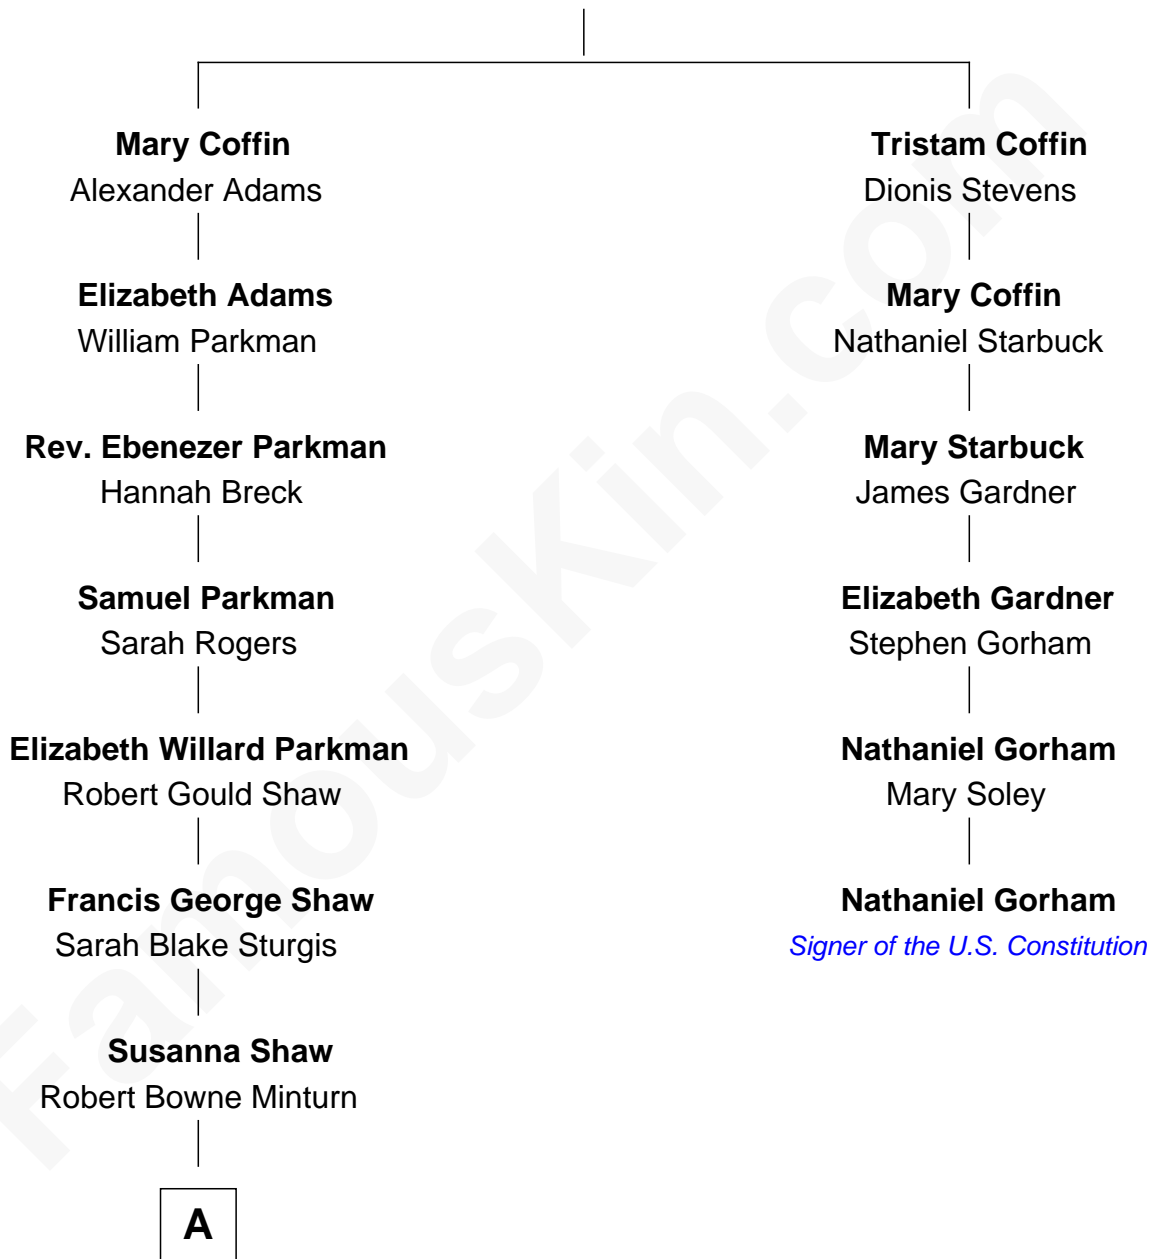

FamousKin.com Relationship Chart of

Kyra Sedgwick

TV and Movie Actress

5th cousin 5 times removed of

Nathaniel Gorham

Signer of the U.S. Constitution

Peter Coffin

Joan Kember

A

—
Sarah May Minturn
Henry Dwight Sedgwick

—
Robert Minturn Sedgwick
Helen Peabody

—
Henry Dwight Sedgwick
Patricia Ann Rosenwald

—
Kyra Sedgwick
TV and Movie Actress

FamousKin.com