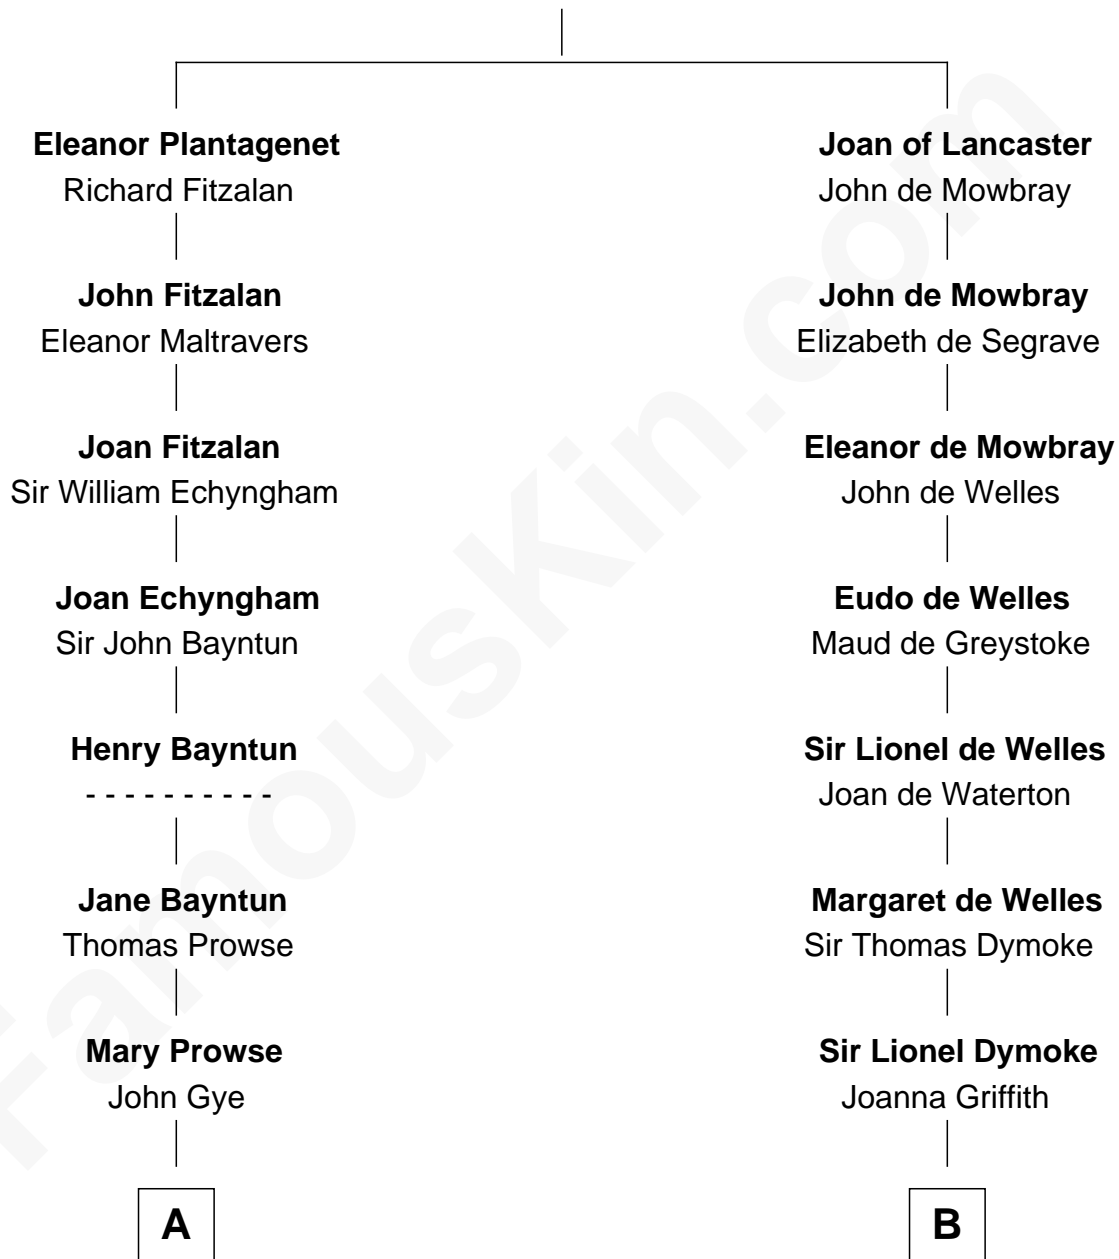

FamousKin.com Relationship Chart of

Kyra Sedgwick

TV and Movie Actress

19th cousin 2 times removed of

Lucille Ball

TV Actress - "I Love Lucy"

Henry Plantagenet

Maud de Chaworth

C

Helen Peabody
Robert Minturn Sedgwick

Henry Dwight Sedgwick
Patricia Ann Rosenwald

Kyra Sedgwick
TV and Movie Actress

D

Sally Bennet Osborn
Newman Durrell

George Osborn Durrell
Anne Jane Jewell

Nellie Rebecca Durrell
Jasper Clinton Ball

Henry Durrell Ball
Desiree Evelyn Hunt

Lucille Ball
TV Actress - "I Love Lucy"