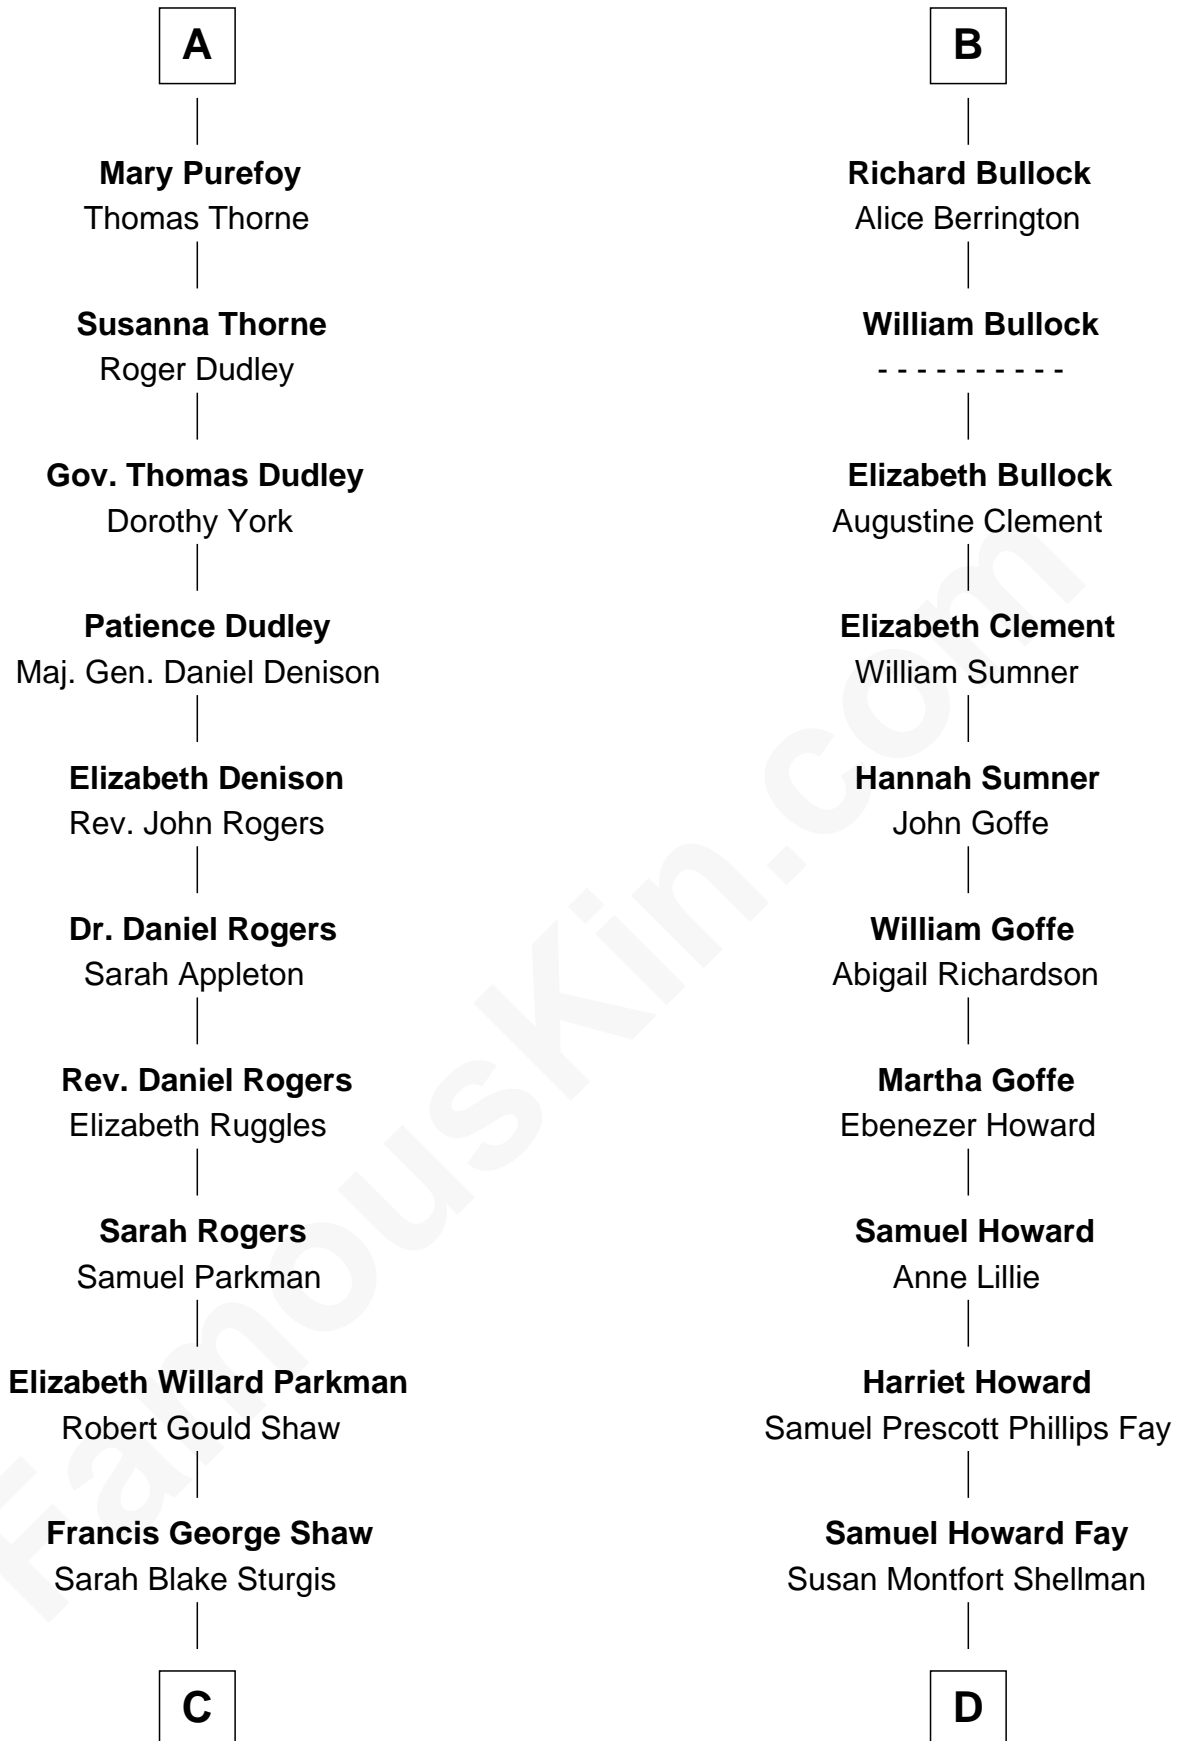

# FamousKin.com Relationship Chart of

**Kyra Sedgwick**

*TV and Movie Actress*

21st cousin of

**Jeb Bush**

*43rd Governor of Florida*

**Sir John Howard**

Alice de Bois

**Joan Howard**  
Sir Peter de Brewes

**Beatrice Brewes**  
Sir Hugh Shirley

**Sir Ralph Shirley**  
Joan Basset

**Beatrice Shirley**  
John Brome

**Isabel Brome**  
John Denton

**Alice Denton**  
Nicholas Purefoy

**Edward Purefoy**  
Anne Fettiplace

**A**

**Sir Robert Howard**  
Margaret de Scales

**Sir John Howard**  
Margaret de Plaiz

**Sir John Howard**  
Joan Walton

**Elizabeth Howard**  
Sir John de Vere

**Joan de Vere**  
Sir William Norreys

**Margaret Norreys**  
Gilbert Bullock

**Thomas Bullock**  
Alice Kingsmill

**B**

**C**

**Susanna Shaw**  
Robert Bowne Minturn

**Sarah May Minturn**  
Henry Dwight Sedgwick

**Robert Minturn Sedgwick**  
Helen Peabody