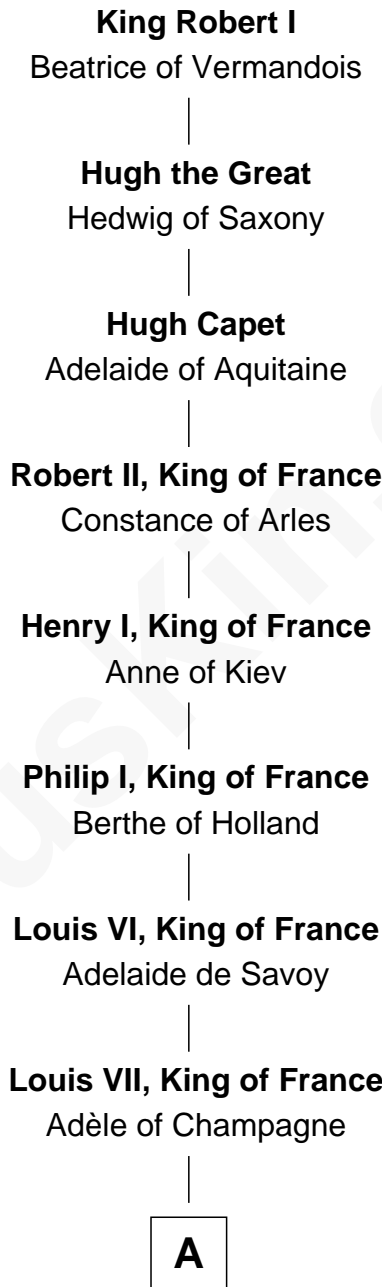

FamousKin.com Relationship Chart of

Kyra Sedgwick

TV and Movie Actress

30th Great-granddaughter of

King Robert I

King of France

A

Philip II Auguste, King of France