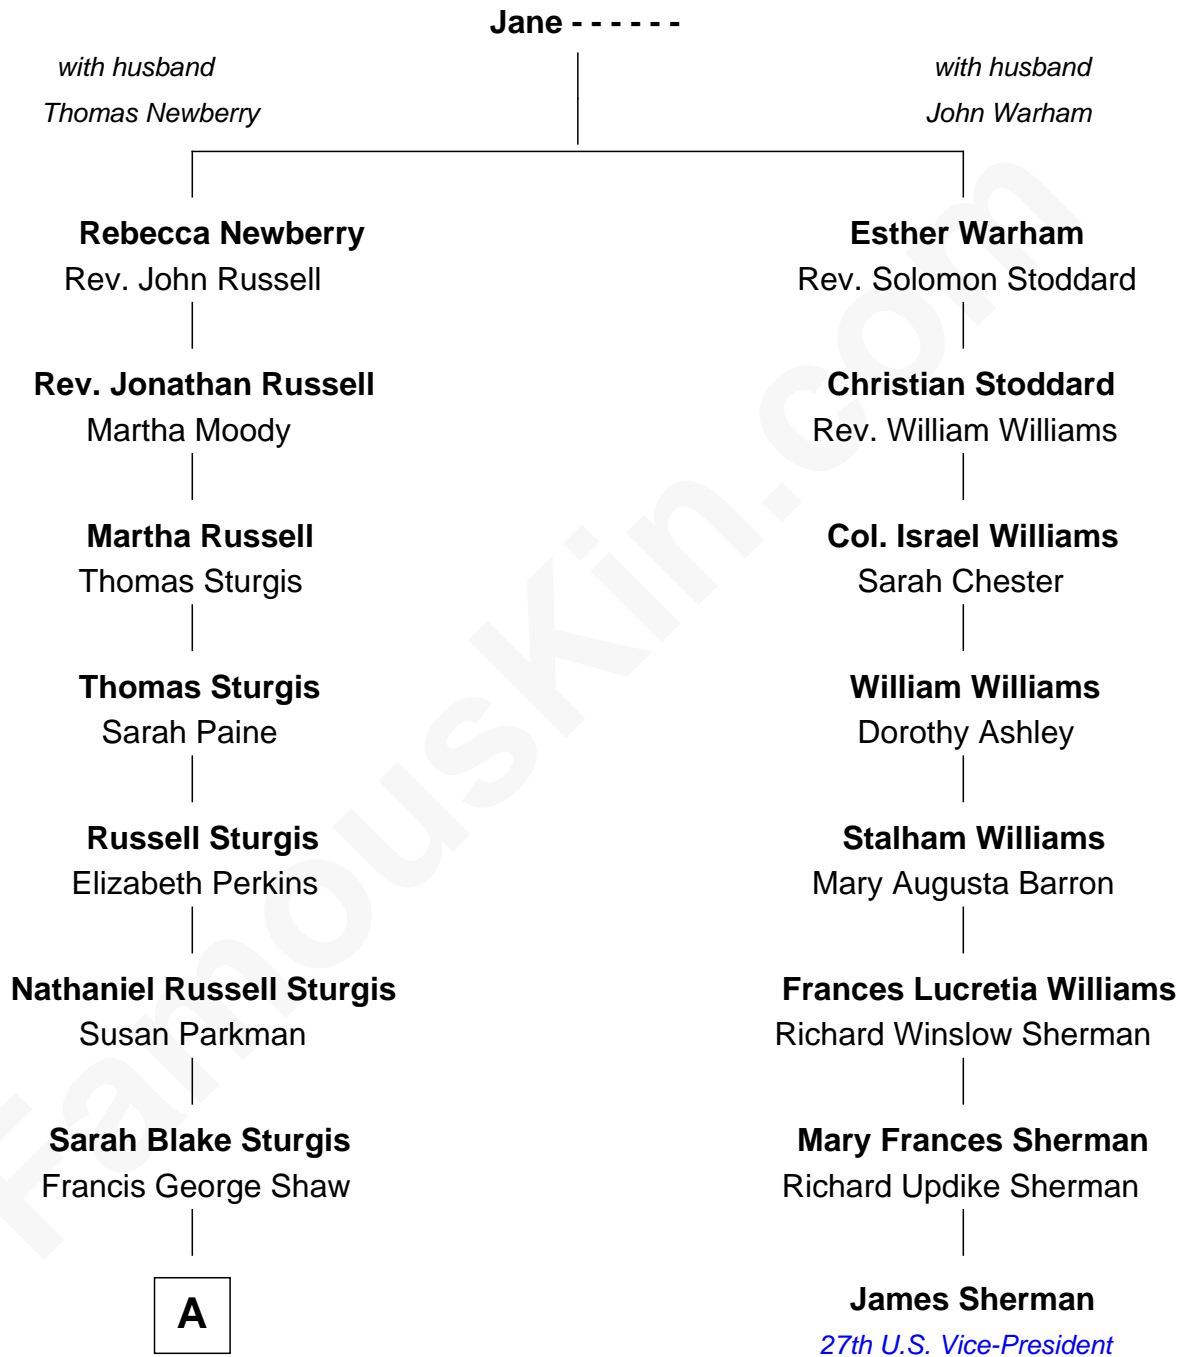

FamousKin.com

Relationship Chart of

Kyra Sedgwick

TV and Movie Actress

7th cousin 4 times removed of

James Sherman

27th U.S. Vice-President

A

—
Susanna Shaw

Robert Bowne Minturn

—
Sarah May Minturn

Henry Dwight Sedgwick

—
Robert Minturn Sedgwick

Helen Peabody

—
Henry Dwight Sedgwick

Patricia Ann Rosenwald