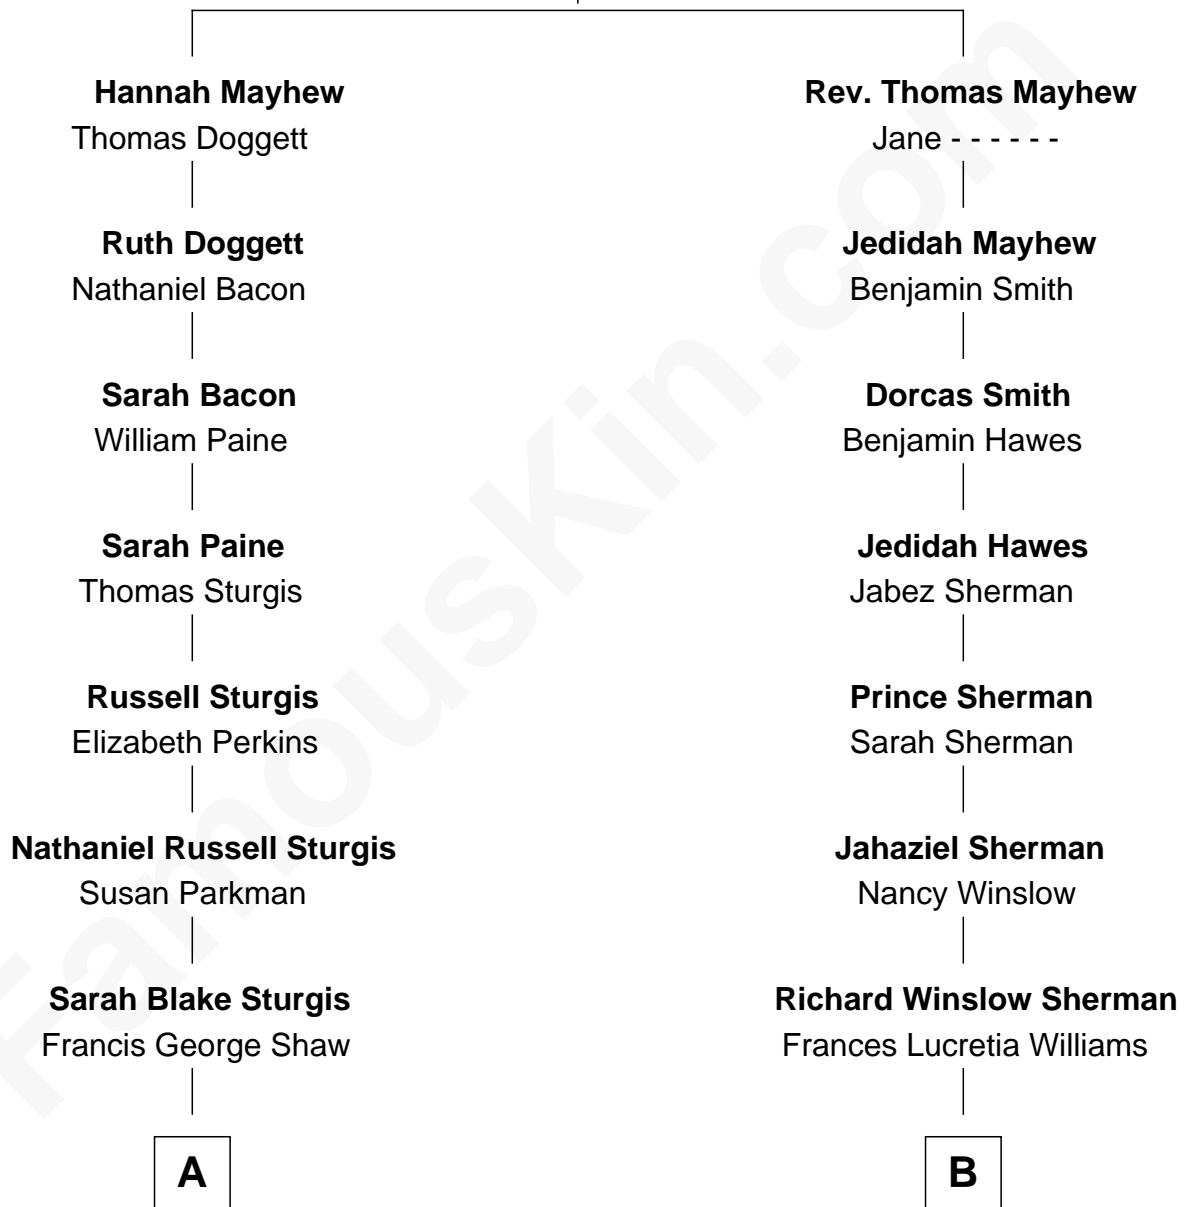

FamousKin.com Relationship Chart of

Kyra Sedgwick

TV and Movie Actress

8th cousin 3 times removed of

James Sherman

27th U.S. Vice-President

Gov. Thomas Mayhew

*with wife
Jane Gallion*

with wife

A

Susanna Shaw
Robert Bowne Minturn

Sarah May Minturn
Henry Dwight Sedgwick

Robert Minturn Sedgwick
Helen Peabody

Henry Dwight Sedgwick
Patricia Ann Rosenwald

Kyra Sedgwick
TV and Movie Actress

B