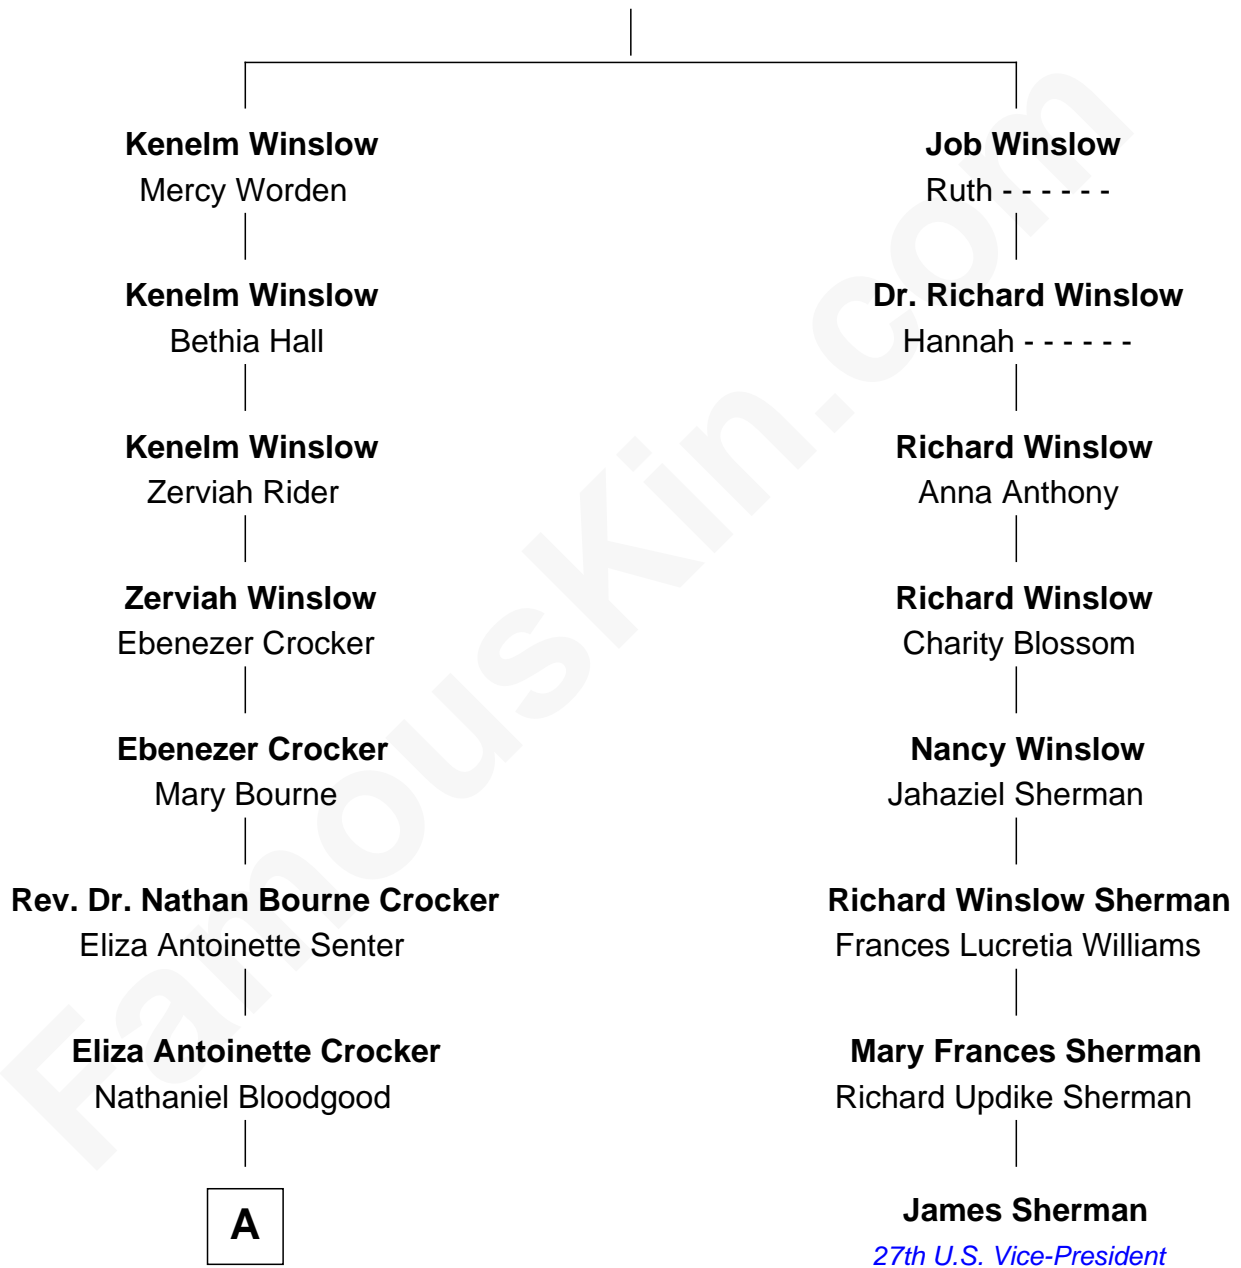

FamousKin.com Relationship Chart of

Kyra Sedgwick

TV and Movie Actress

7th cousin 4 times removed of

James Sherman

27th U.S. Vice-President

Kenelm Winslow

Ellen Newton

A

—
Helen Bloodgood

Francis Peabody

—
Fannie Peabody

Rev. Dr. Endicott Peabody

—
Helen Peabody

Robert Minturn Sedgwick

—
Henry Dwight Sedgwick

Patricia Ann Rosenwald

—
Kyra Sedgwick

TV and Movie Actress