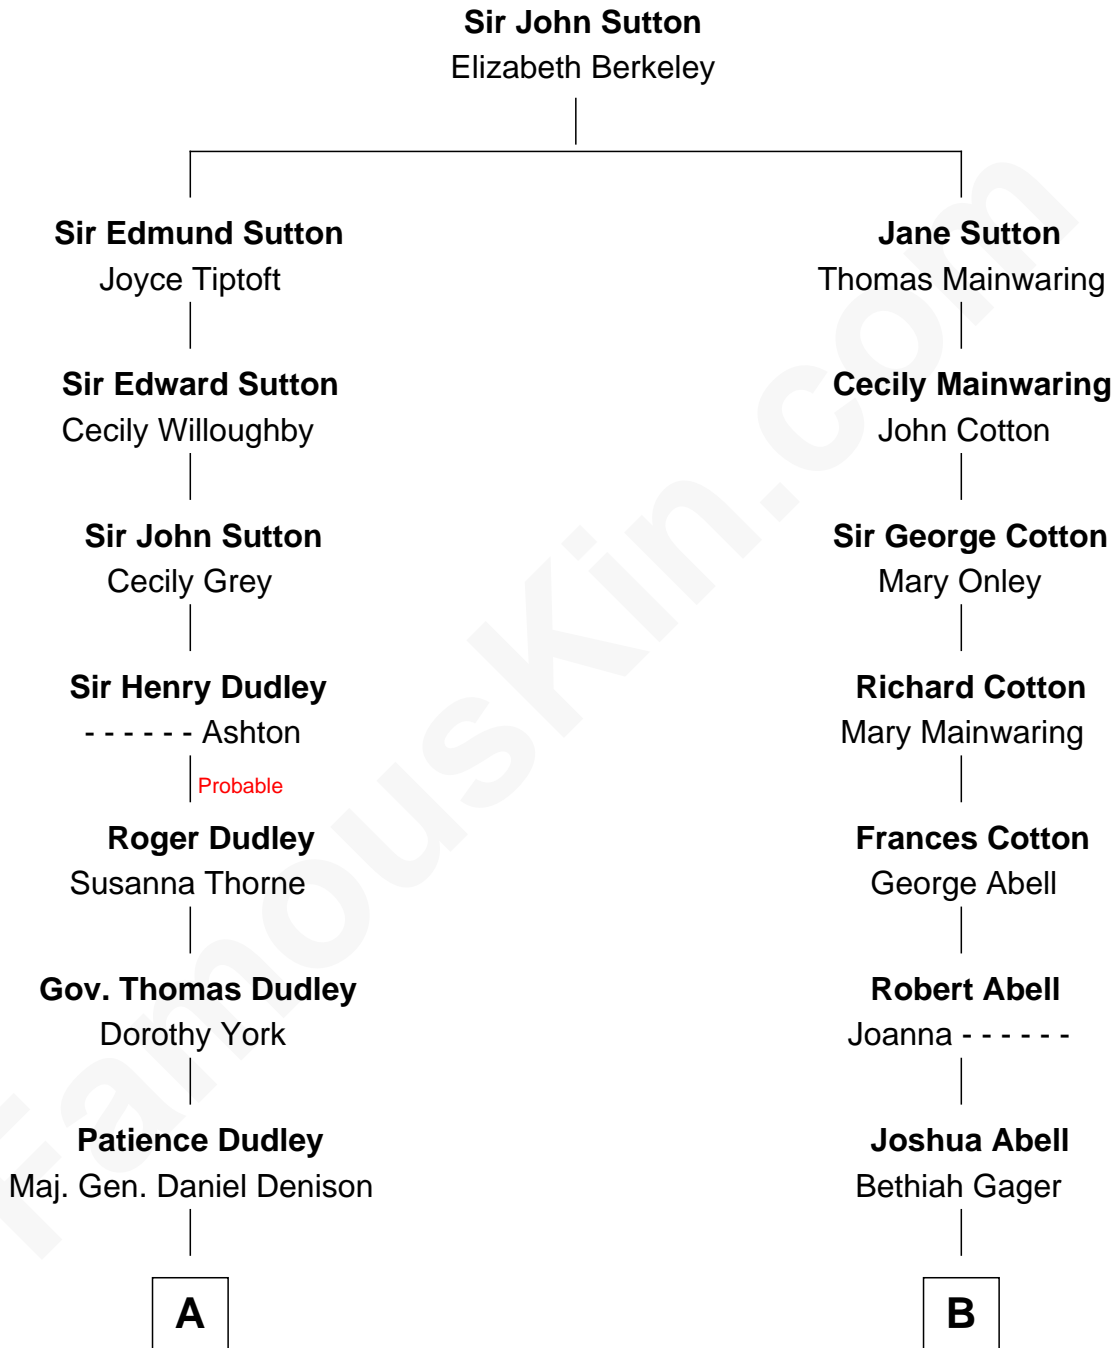

## Relationship Chart of

**Kyra Sedgwick**

*TV and Movie Actress*

14th cousin 3 times removed of

**Allen Dulles**

*5th Director of the C.I.A.*

Kyra Sedgwick photo by [Angela George](#) (CC BY-SA 3.0)