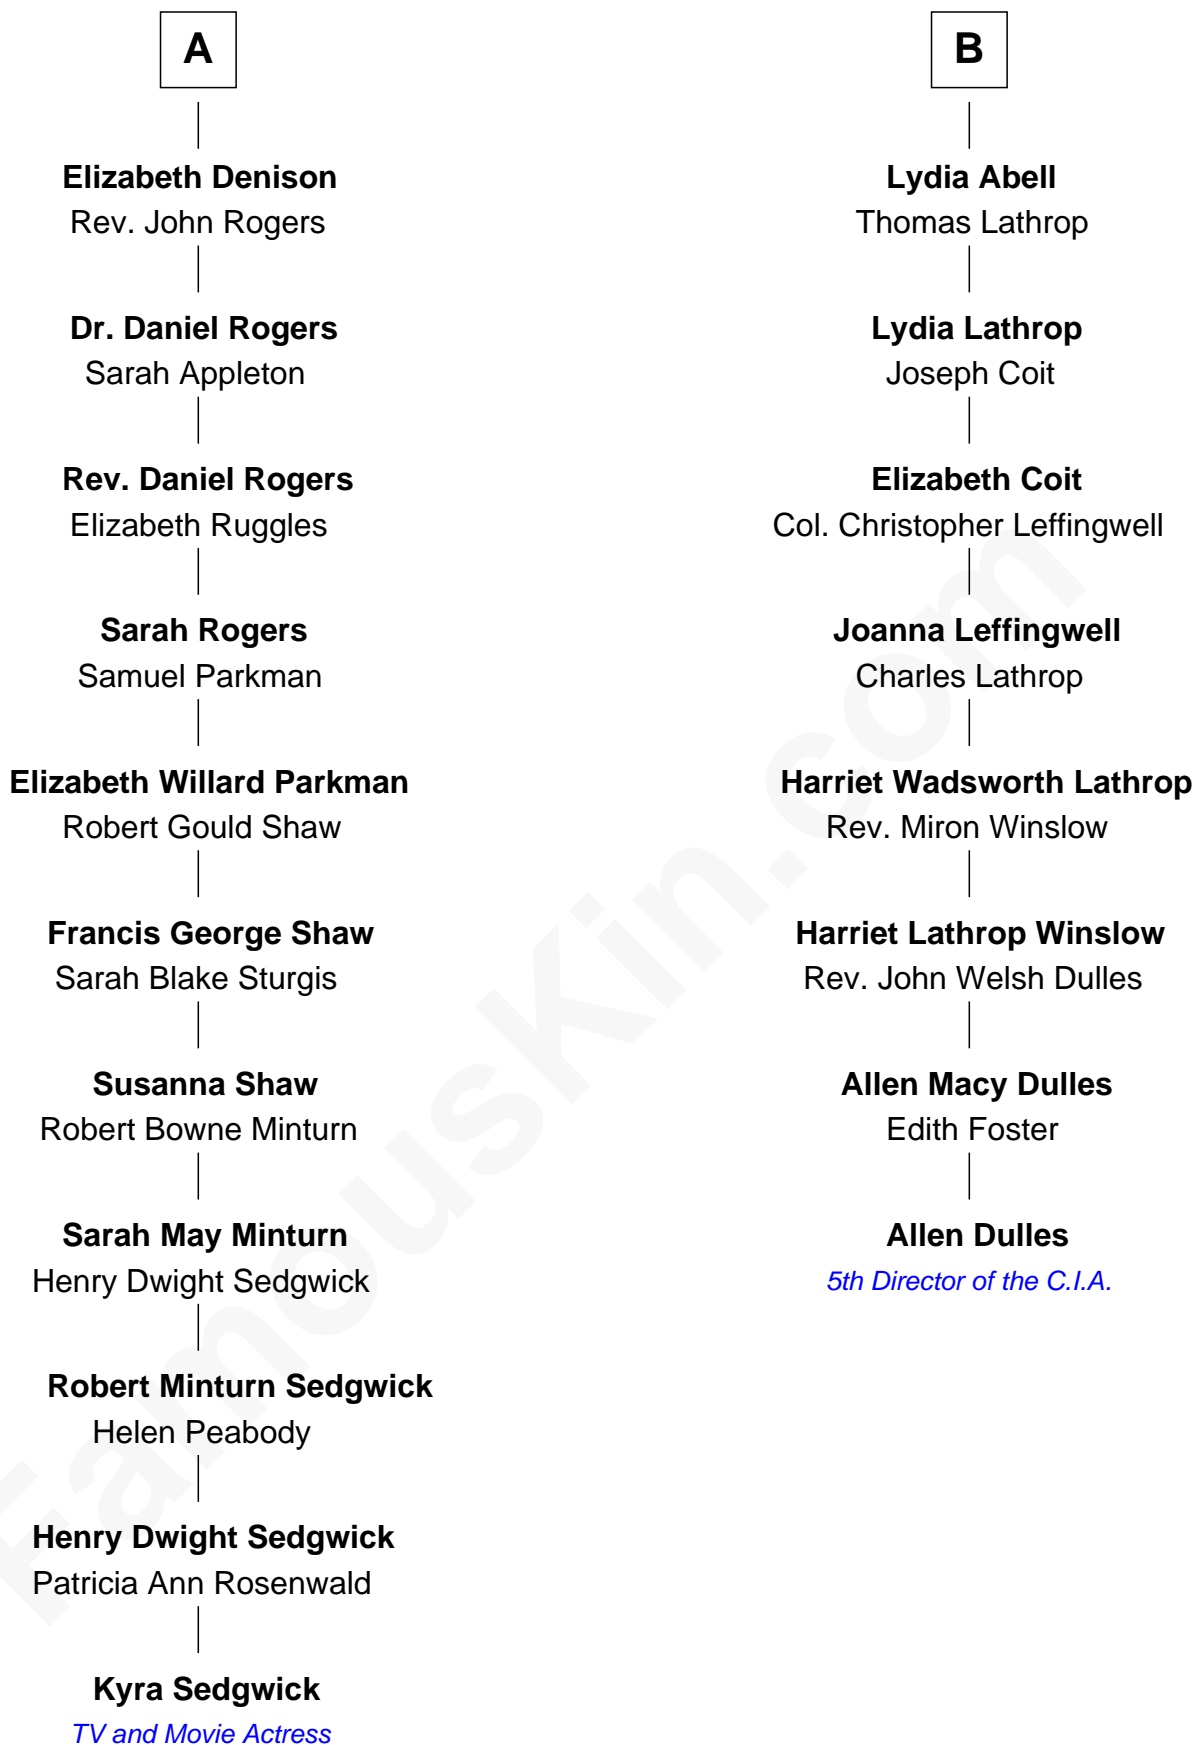

## Relationship Chart of

**Kyra Sedgwick**

*TV and Movie Actress*

14th cousin 3 times removed of

**Allen Dulles**

*5th Director of the C.I.A.*

Kyra Sedgwick photo by [Angela George](#) (CC BY-SA 3.0)