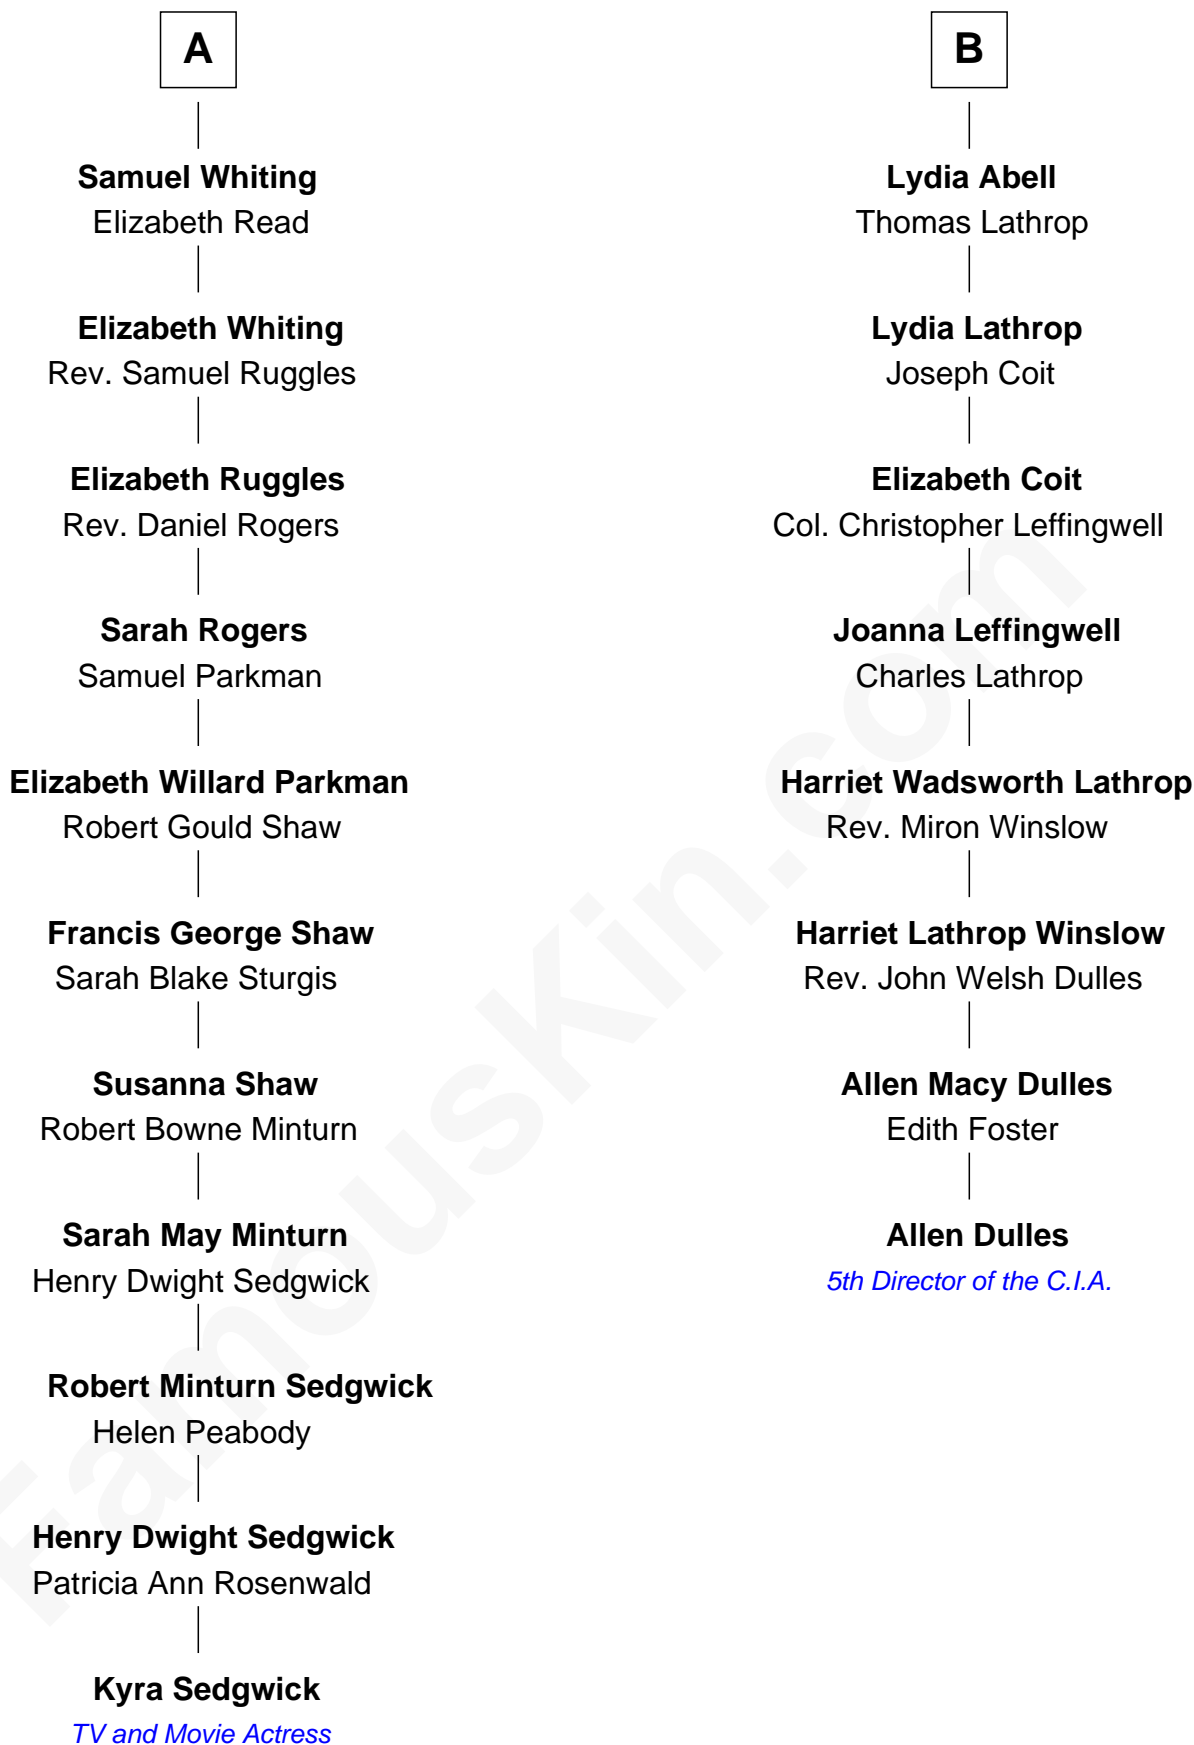

# FamousKin.com Relationship Chart of

**Kyra Sedgwick**

*TV and Movie Actress*

14th cousin 3 times removed of

**Allen Dulles**

*5th Director of the C.I.A.*

**William Mainwaring**

Margaret Warren

Jane Sutton

**Cecily Mainwaring**

John Cotton

**Sir George Cotton**

Mary Onley

**Richard Cotton**

Mary Mainwaring

**Frances Cotton**

George Abell

**Robert Abell**

Joanna - - - - -

**Joshua Abell**

Bethiah Gager

**B**

Kyra Sedgwick photo by [Angela George](#) (CC BY-SA 3.0)