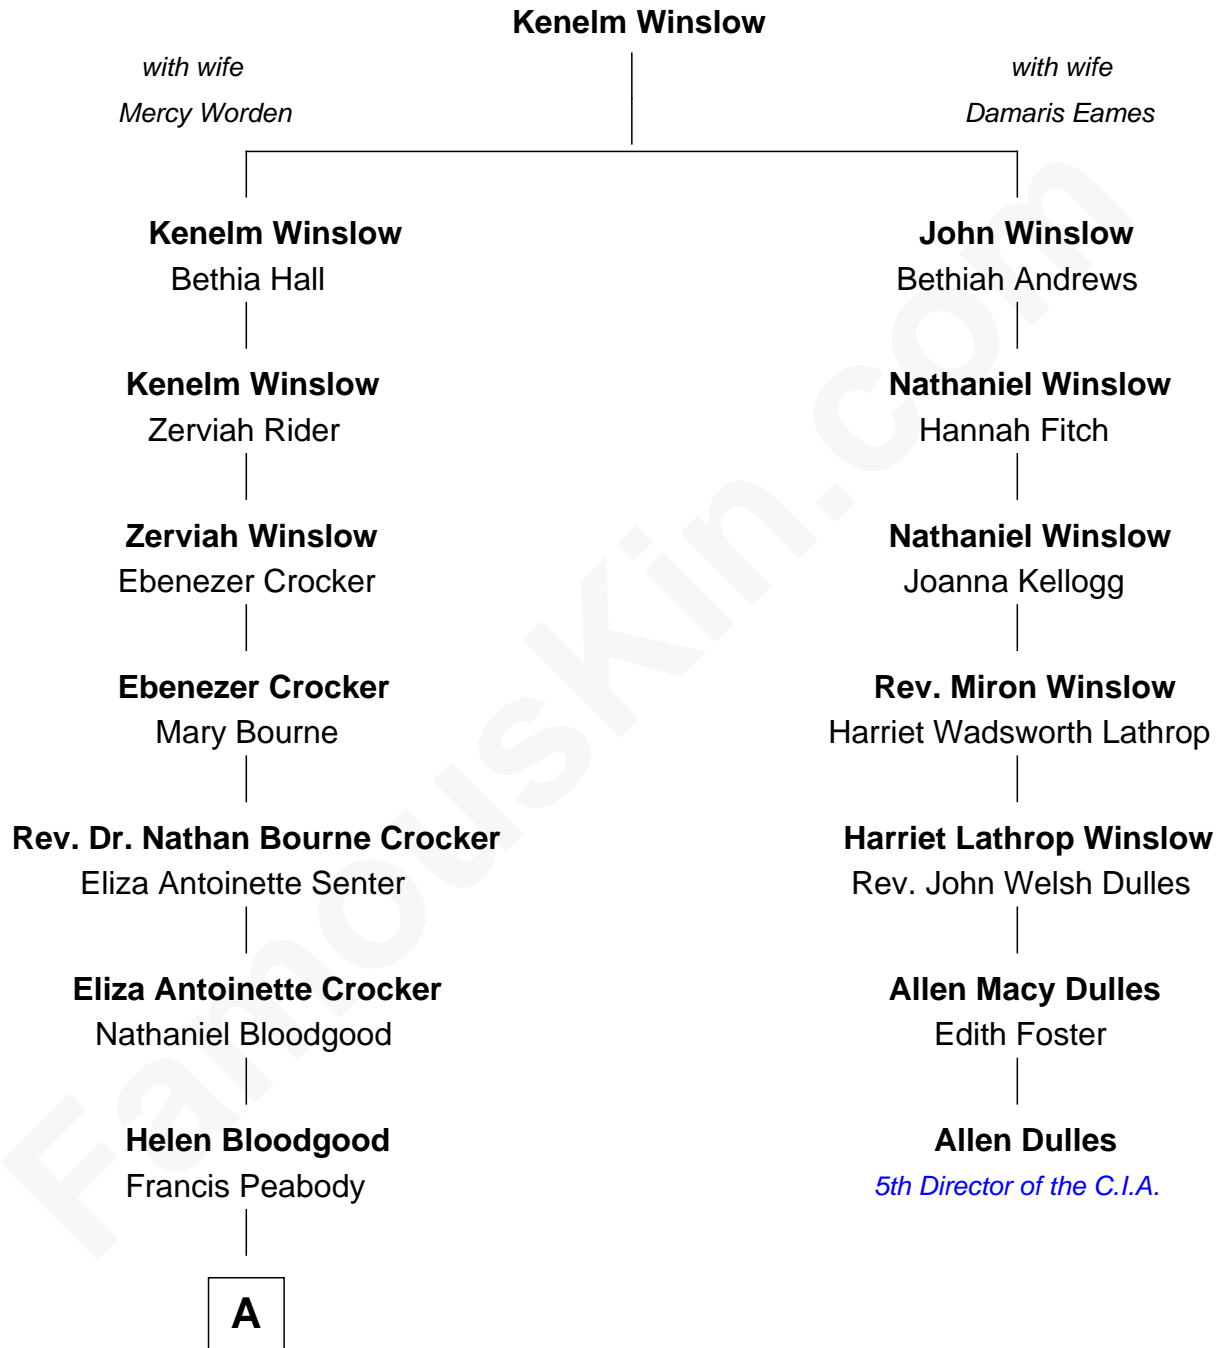

# FamousKin.com Relationship Chart of

**Kyra Sedgwick**

*TV and Movie Actress*

6th cousin 4 times removed of

**Allen Dulles**

*5th Director of the C.I.A.*

**A**

—  
**Fannie Peabody**  
Rev. Dr. Endicott Peabody

—  
**Helen Peabody**  
Robert Minturn Sedgwick

—  
**Henry Dwight Sedgwick**  
Patricia Ann Rosenwald

—  
**Kyra Sedgwick**  
*TV and Movie Actress*