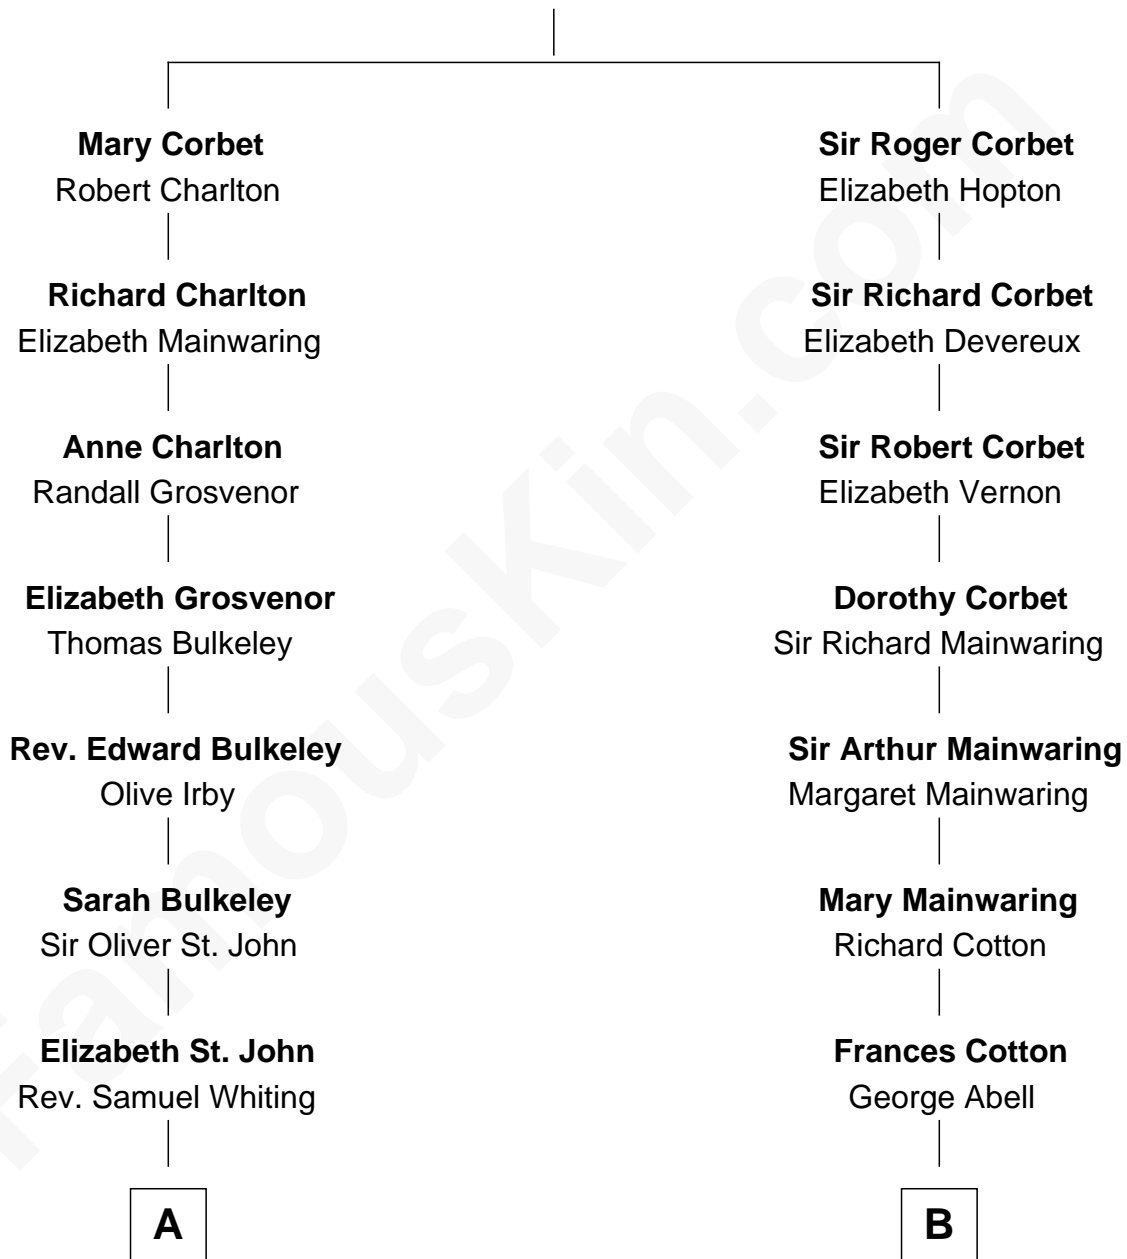

# FamousKin.com Relationship Chart of

**Kyra Sedgwick**

*TV and Movie Actress*

16th cousin 2 times removed of

**Allen Dulles**

*5th Director of the C.I.A.*

**Sir Robert Corbet**

Margaret - - - - -

**C**

Henry Dwight Sedgwick

Patricia Ann Rosenwald

**Kyra Sedgwick**

*TV and Movie Actress*

FamousKin.com