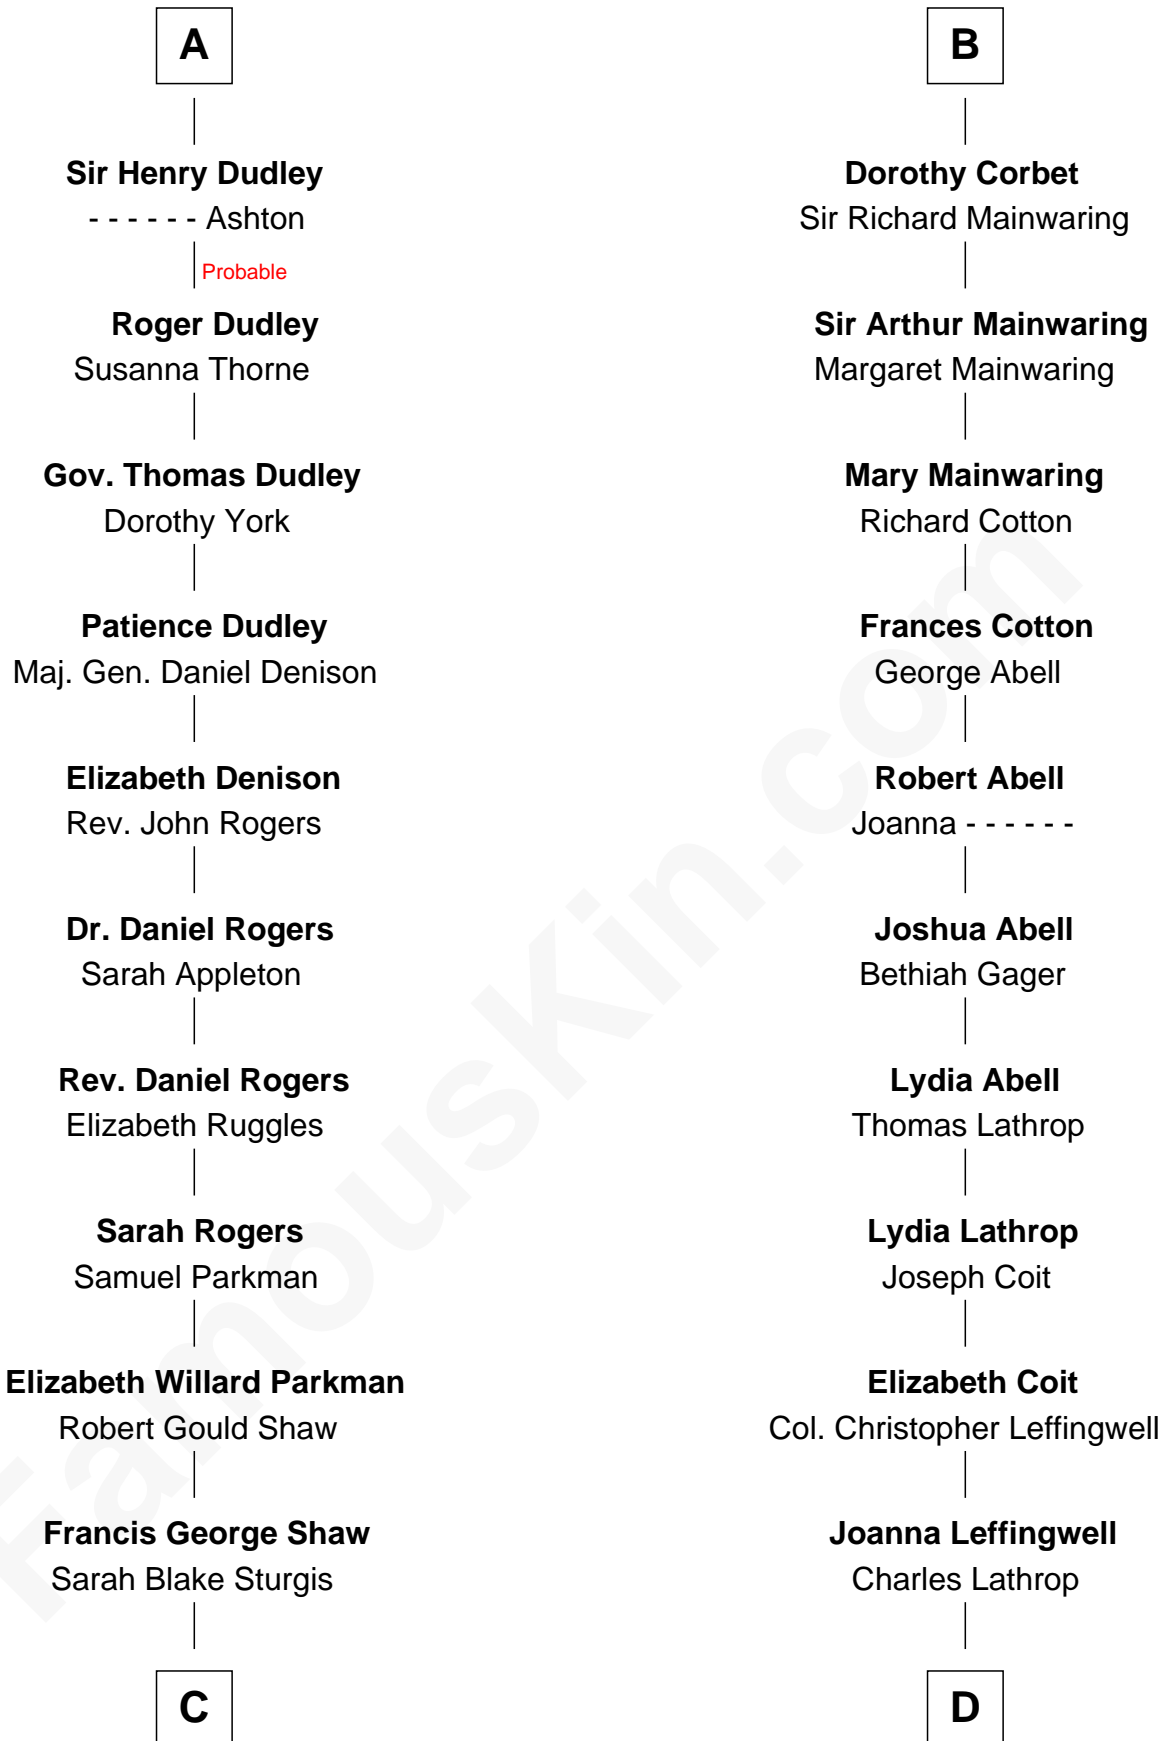

# FamousKin.com Relationship Chart of

**Kyra Sedgwick**

*TV and Movie Actress*

20th cousin 1 time removed of

**Allen Dulles**

*5th Director of the C.I.A.*

**Margaret de Audley**

Ralph de Stafford

Sir Walter Devereux

**Elizabeth Devereux**

Sir Richard Corbet

**Sir Robert Corbet**

Elizabeth Vernon

**B**

**C**

**Susanna Shaw**  
Robert Bowne Minturn

**Sarah May Minturn**  
Henry Dwight Sedgwick

**Robert Minturn Sedgwick**  
Helen Peabody

**Henry Dwight Sedgwick**  
Patricia Ann Rosenwald

**Kyra Sedgwick**  
*TV and Movie Actress*

**D**

**Harriet Wadsworth Lathrop**  
Rev. Miron Winslow