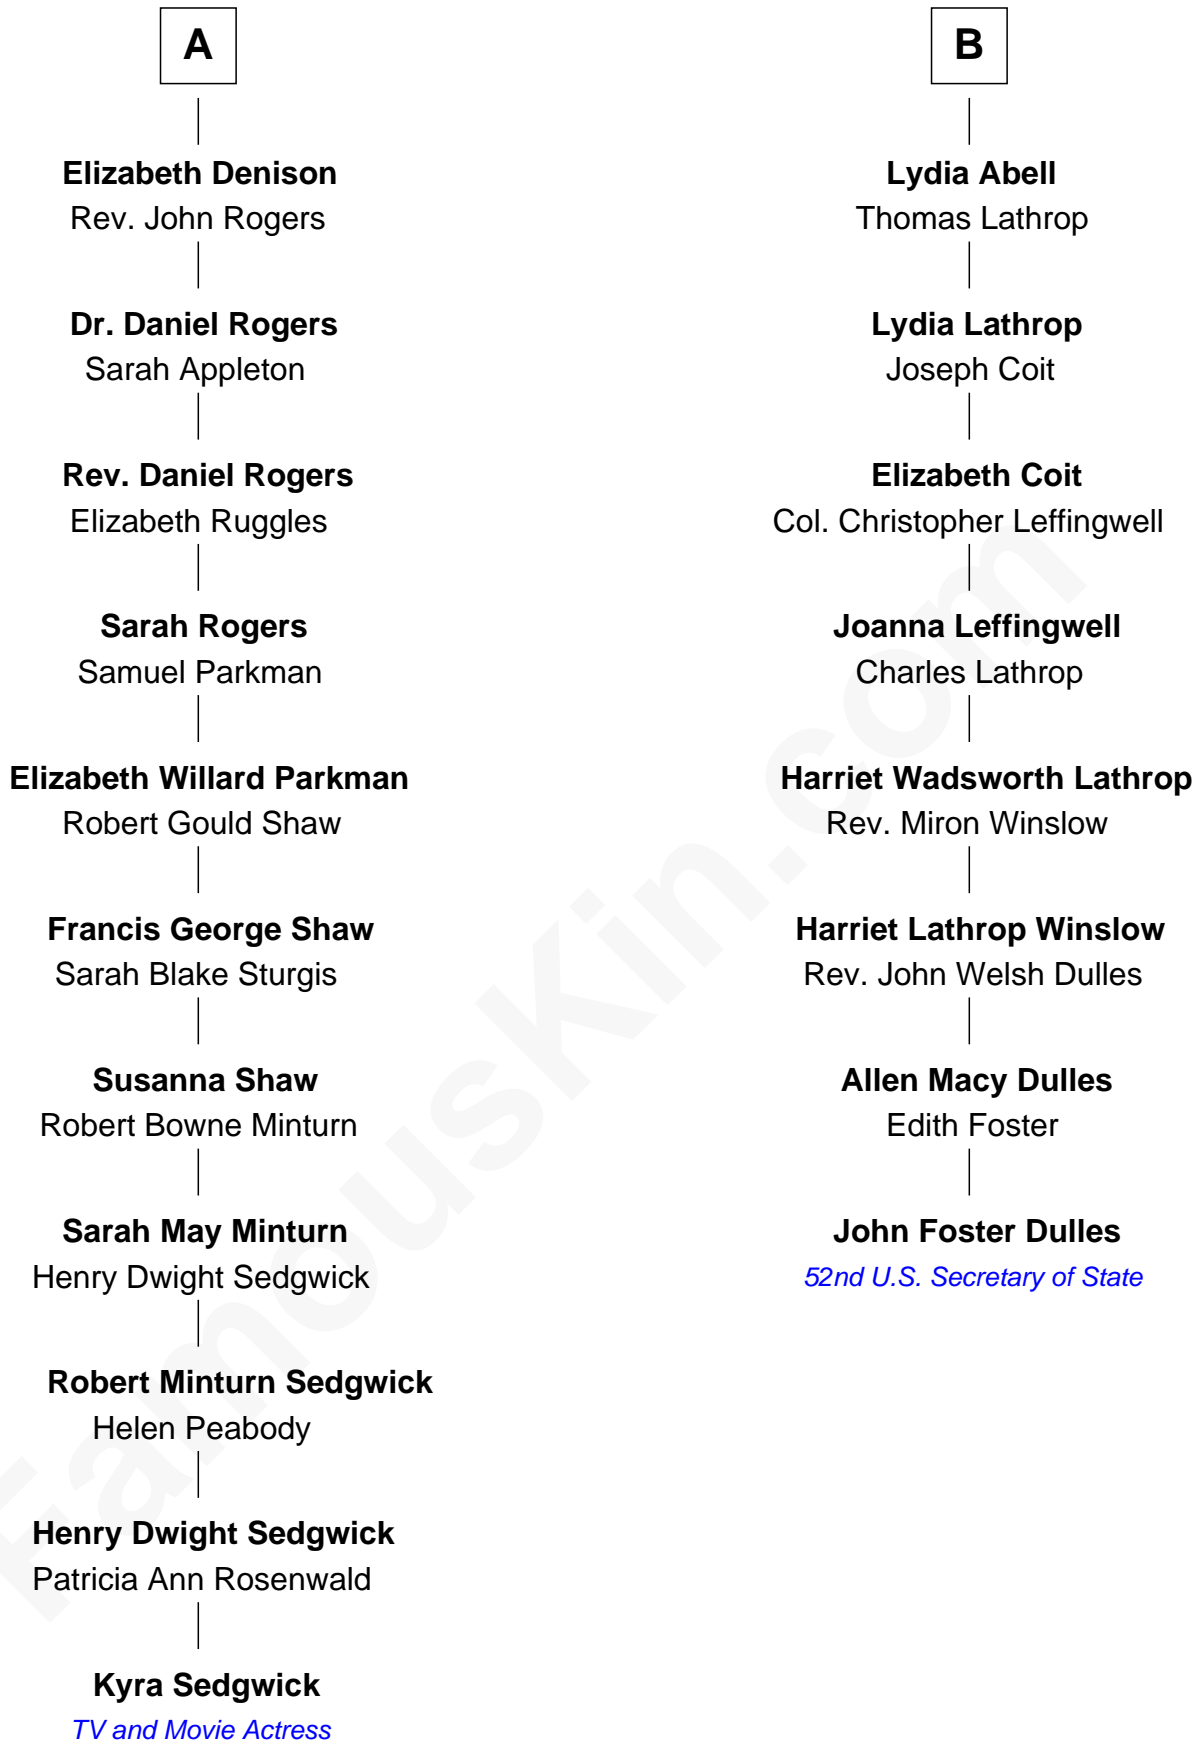

## Relationship Chart of

**Kyra Sedgwick**

*TV and Movie Actress*

14th cousin 3 times removed of

**John Foster Dulles**

*52nd U.S. Secretary of State*

Kyra Sedgwick photo by [Angela George](#) (CC BY-SA 3.0)