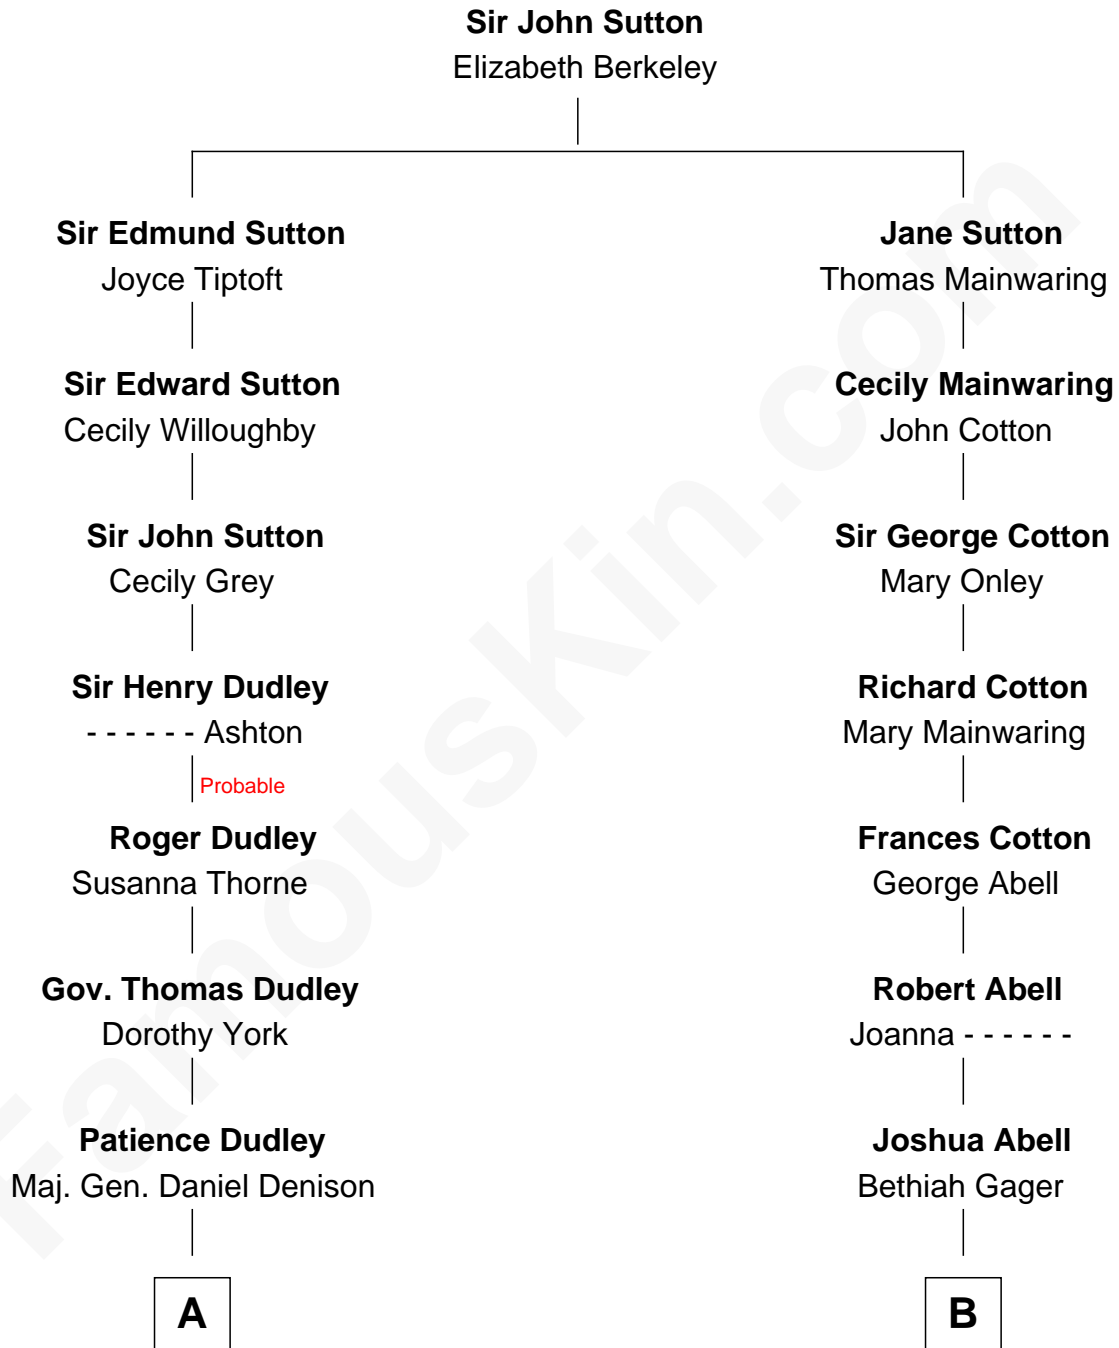

## Relationship Chart of

**Kyra Sedgwick**

*TV and Movie Actress*

14th cousin 3 times removed of

**John Foster Dulles**

*52nd U.S. Secretary of State*

Kyra Sedgwick photo by [Angela George](#) (CC BY-SA 3.0)