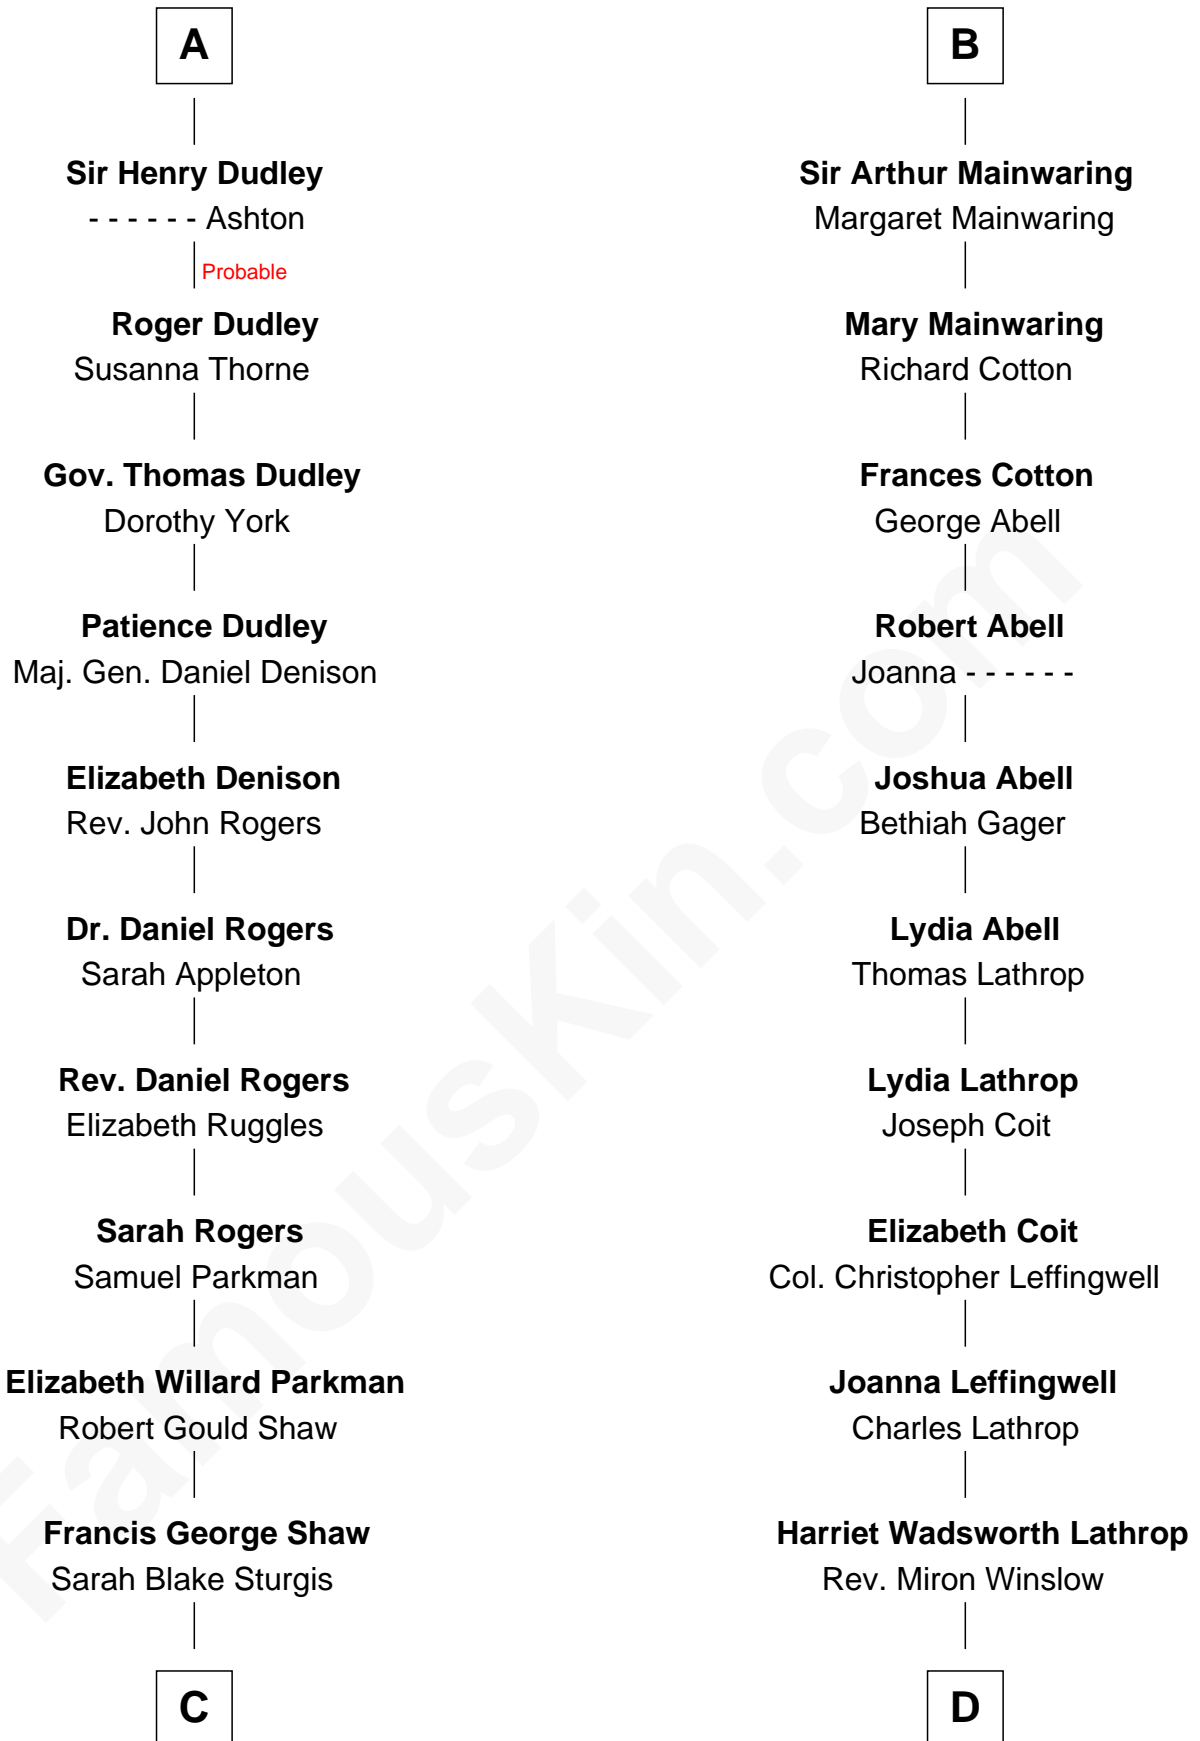

## Relationship Chart of

**Kyra Sedgwick**

*TV and Movie Actress*

19th cousin 2 times removed of

**John Foster Dulles**

*52nd U.S. Secretary of State*

**Sir William de Ros**  
Margery de Badlesmere

**Thomas de Ros**  
Beatrice de Stafford

**Margaret de Ros**  
Sir Reynold Grey

**Margaret Grey**  
Sir William Bonville

**William Bonville**  
Elizabeth Harington

**William Bonville**  
Katherine Neville

**Cecily Bonville**  
Thomas Grey

**Cecily Grey**  
Sir John Sutton

**A**

**Maud de Roos**  
John de Welles

**Anne de Welles**  
James Butler

**James Butler**  
Joan Beauchamp

**Elizabeth Butler**  
John Talbot

**Ann Talbot**  
Sir Henry Vernon

**Elizabeth Vernon**  
Sir Robert Corbet

**Dorothy Corbet**  
Sir Richard Mainwaring

**B**

**C**

**Susanna Shaw**  
Robert Bowne Minturn

**Sarah May Minturn**  
Henry Dwight Sedgwick

**Robert Minturn Sedgwick**  
Helen Peabody

**Henry Dwight Sedgwick**  
Patricia Ann Rosenwald