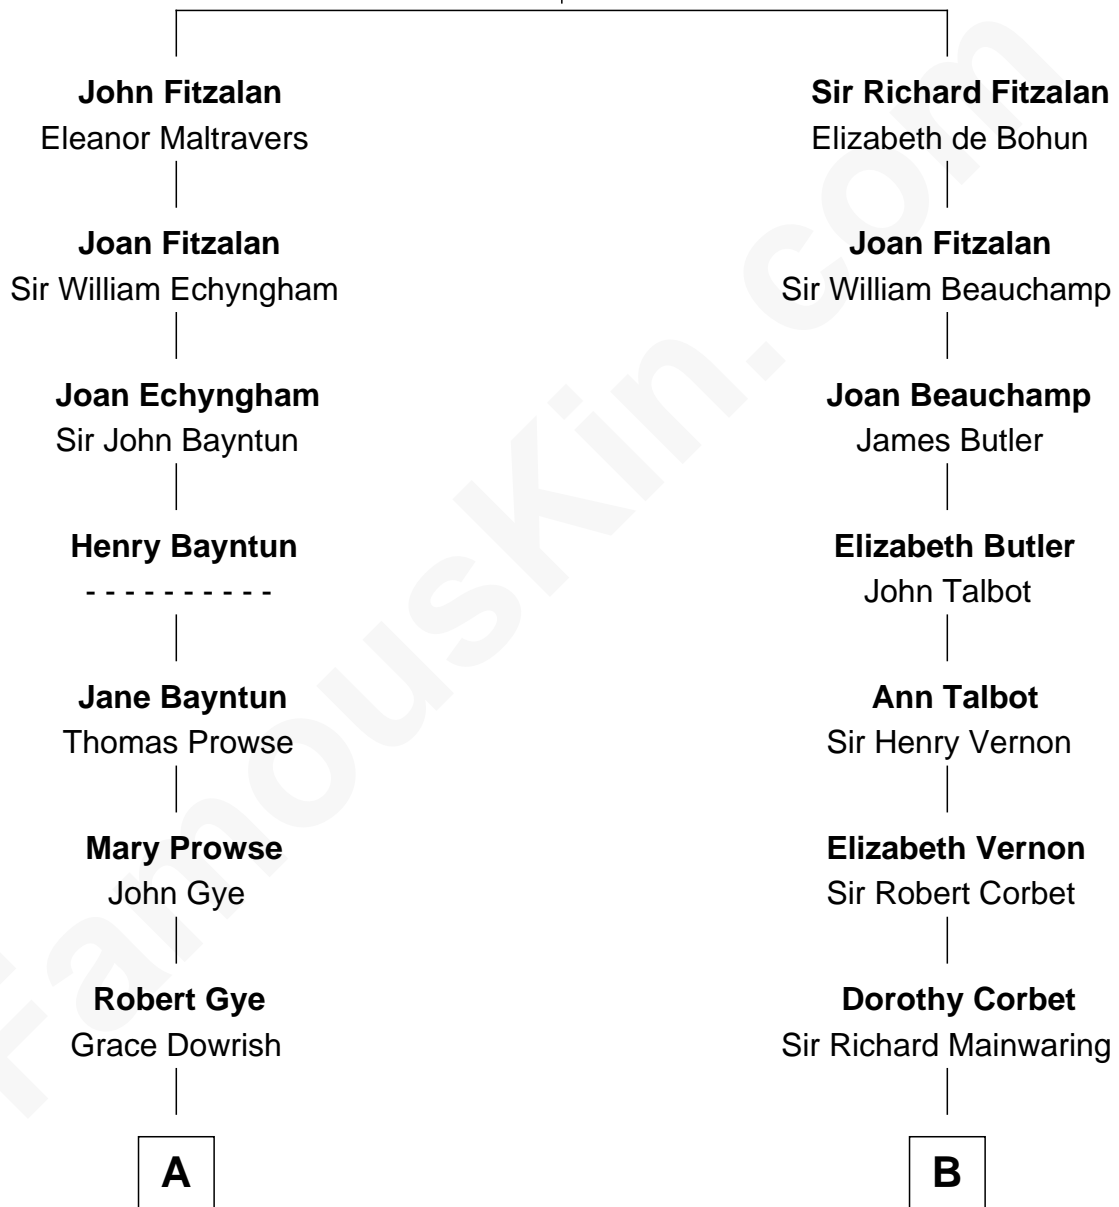

FamousKin.com Relationship Chart of

Kyra Sedgwick

TV and Movie Actress

18th cousin 1 time removed of

John Foster Dulles

52nd U.S. Secretary of State

Richard Fitzalan
Eleanor Plantagenet

C

Henry Dwight Sedgwick

Patricia Ann Rosenwald

Kyra Sedgwick

TV and Movie Actress

D

Harriet Lathrop Winslow

Rev. John Welsh Dulles

Allen Macy Dulles

Edith Foster

John Foster Dulles

52nd U.S. Secretary of State

FamousKin.com