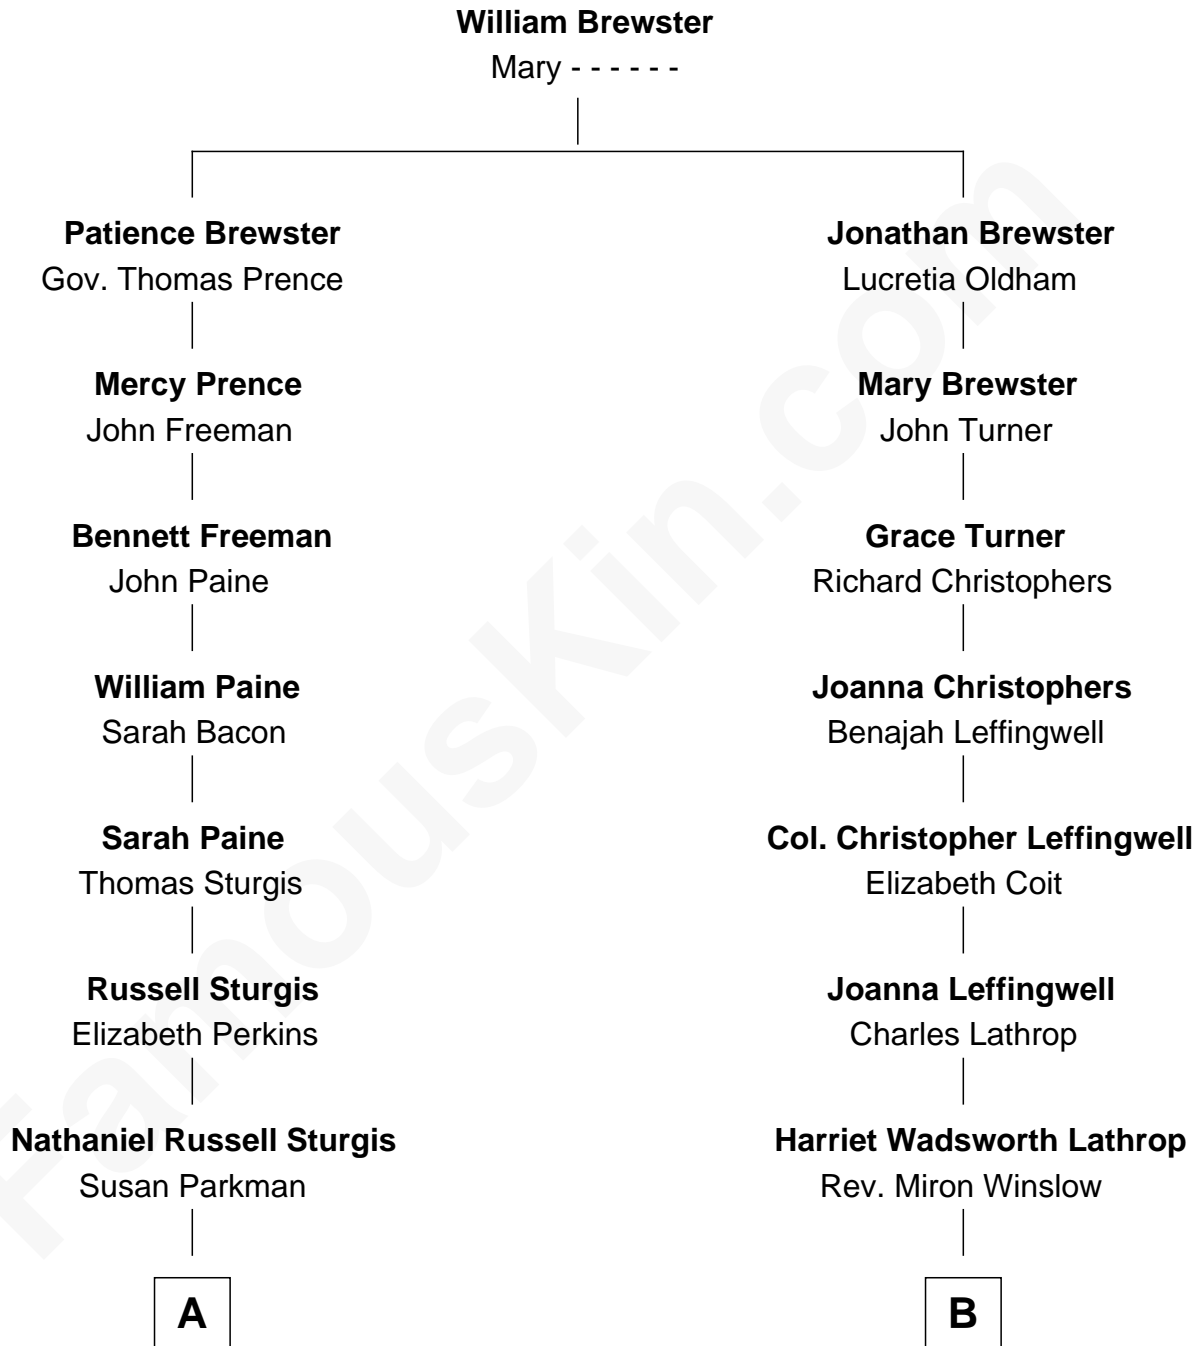

# FamousKin.com Relationship Chart of

**Kyra Sedgwick**

*TV and Movie Actress*

9th cousin 3 times removed of

**John Foster Dulles**

*52nd U.S. Secretary of State*

**A**

**Sarah Blake Sturgis**  
Francis George Shaw

**Susanna Shaw**  
Robert Bowne Minturn

**Sarah May Minturn**  
Henry Dwight Sedgwick

**Robert Minturn Sedgwick**  
Helen Peabody

**Henry Dwight Sedgwick**  
Patricia Ann Rosenwald

**Kyra Sedgwick**  
*TV and Movie Actress*

**B**

**Harriet Lathrop Winslow**  
Rev. John Welsh Dulles

**Allen Macy Dulles**  
Edith Foster

**John Foster Dulles**  
*52nd U.S. Secretary of State*