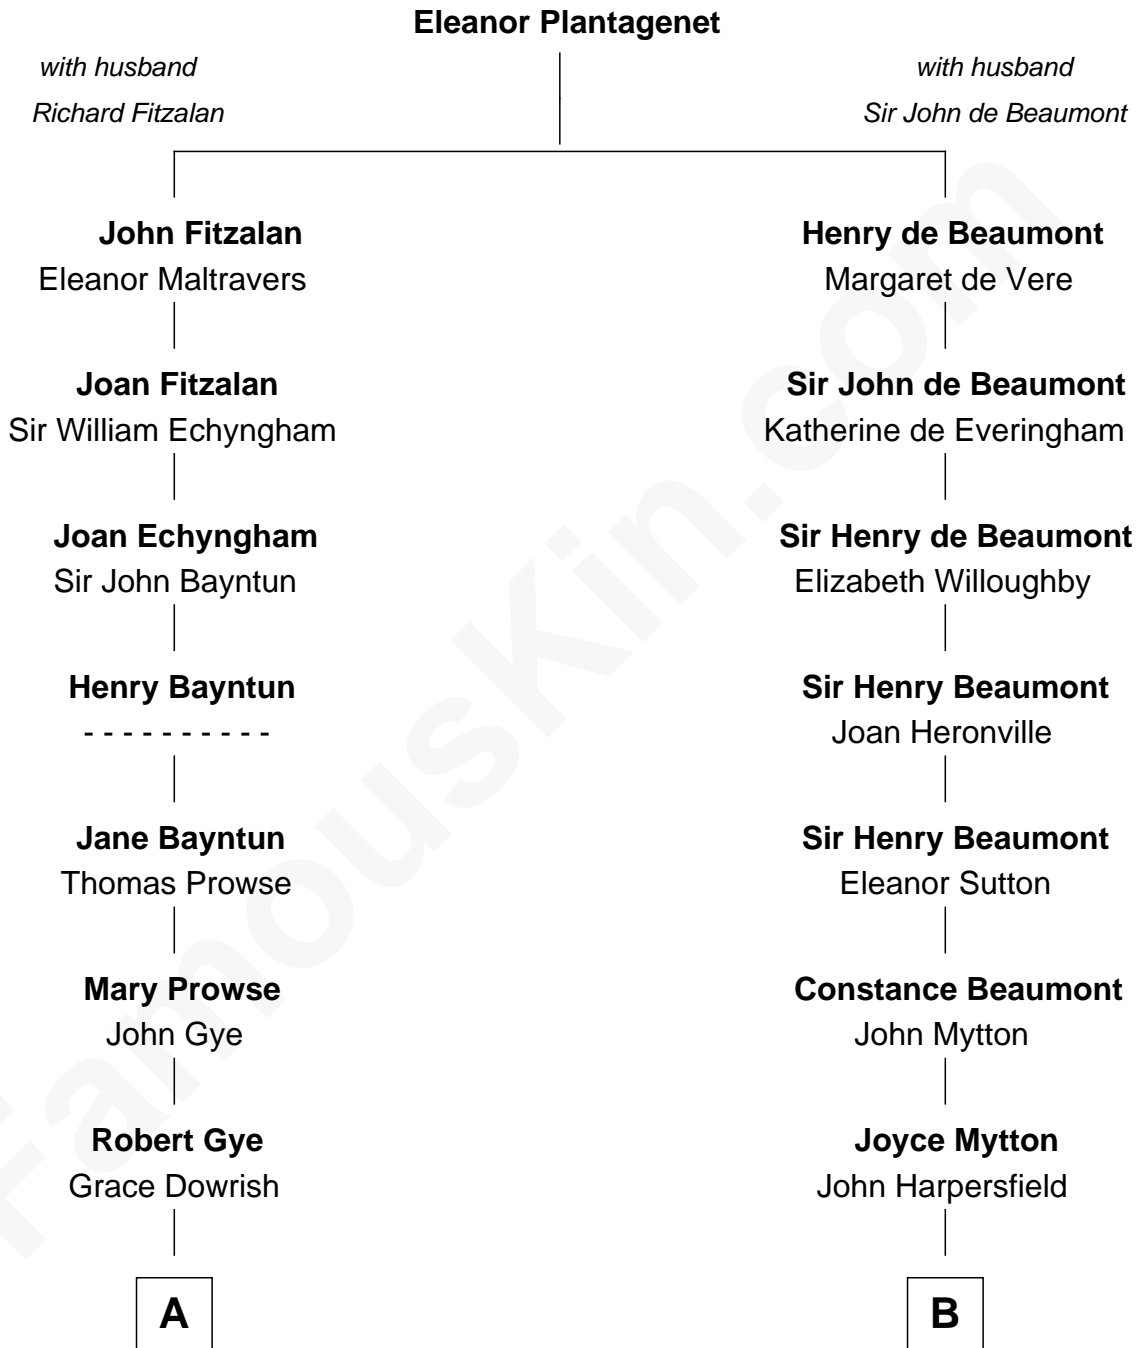

FamousKin.com Relationship Chart of

Kyra Sedgwick

TV and Movie Actress

18th cousin 3 times removed of

Chevy Chase

Comedian, Actor and Writer

C

Henry Dwight Sedgwick
Patricia Ann Rosenwald

Kyra Sedgwick
TV and Movie Actress

D

Sarah Tennyry Baker
Col. Lyne Shackelford Metcalfe

Grace Metcalfe
Charles Denison Chase

Edward Leigh Chase
Mabel Penrose Tinsley

Edward Tinsley Chase
Cathalene Parker Browning