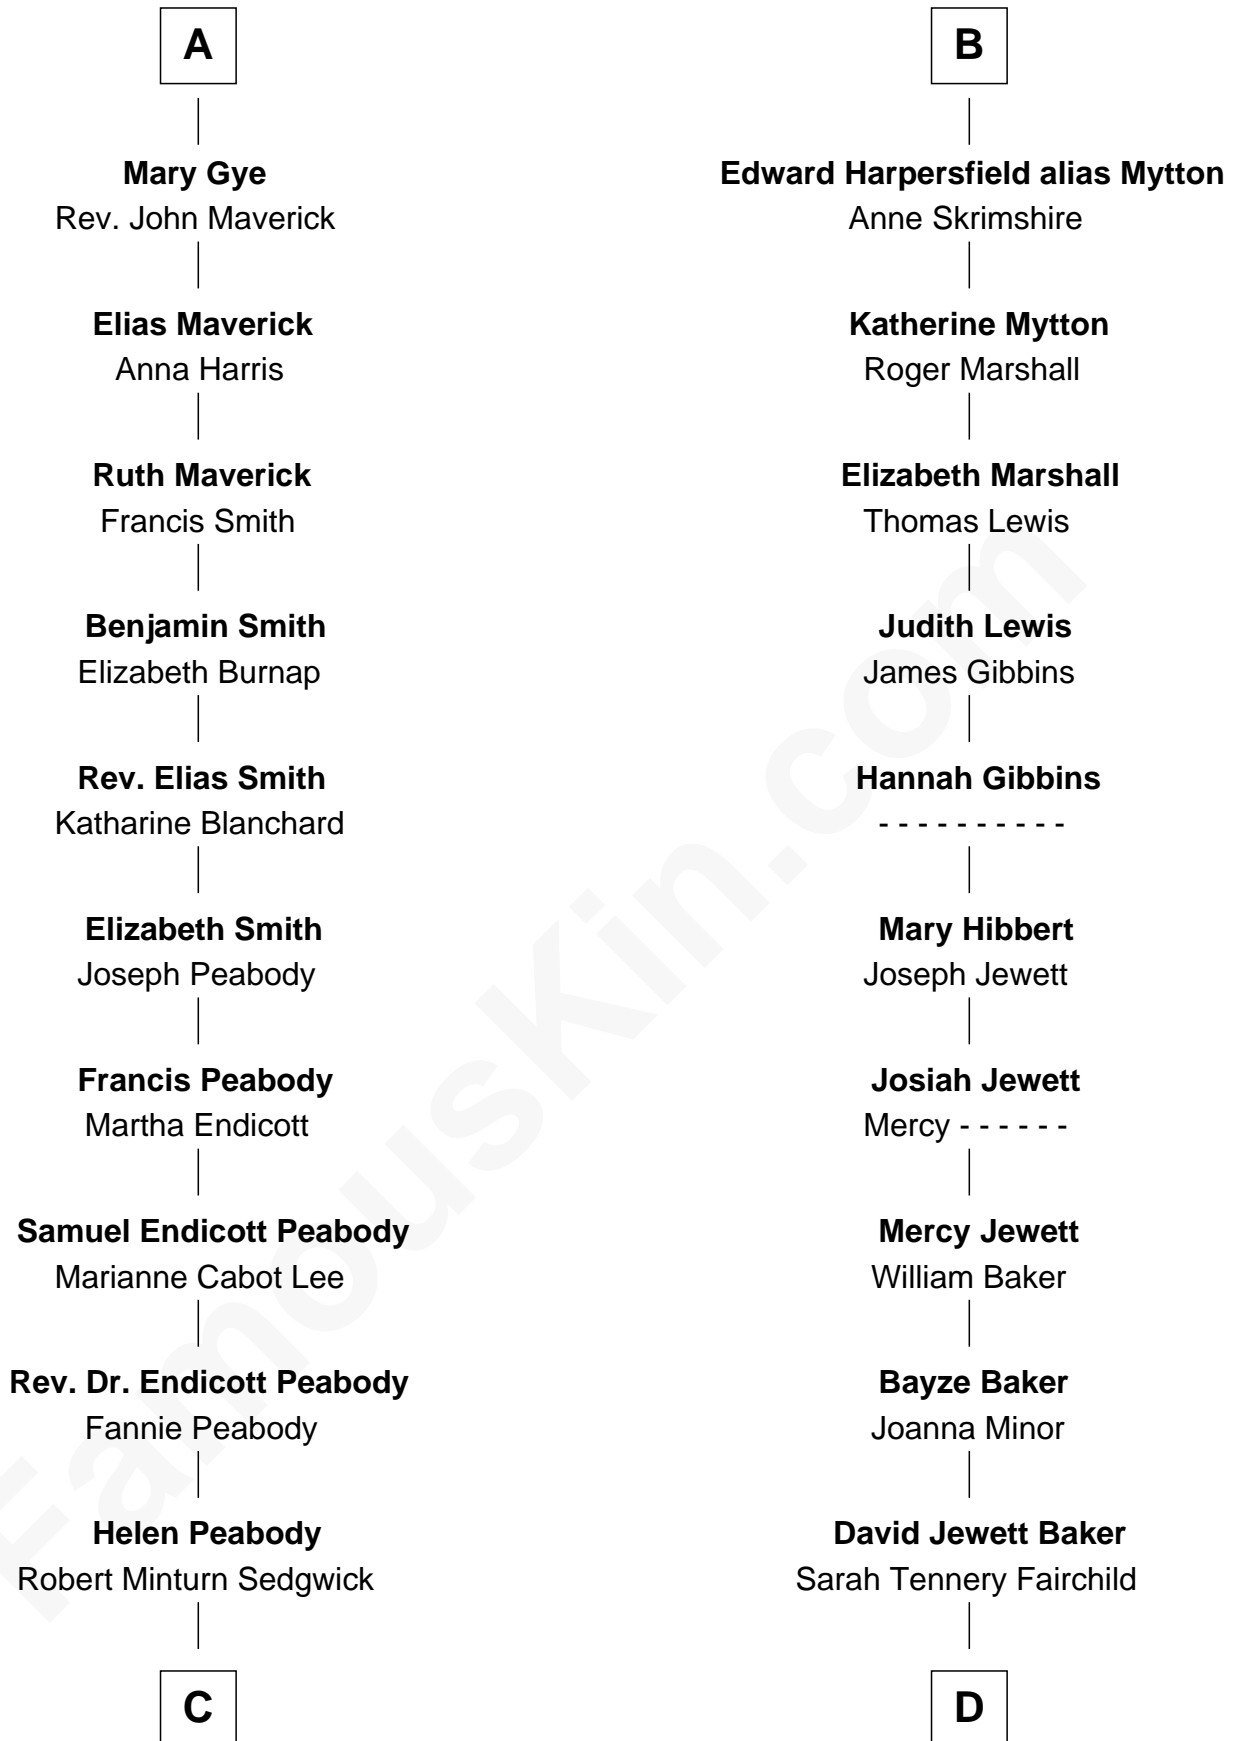

FamousKin.com Relationship Chart of

Kyra Sedgwick

TV and Movie Actress

18th cousin 3 times removed of

Chevy Chase

Comedian, Actor and Writer

C

Henry Dwight Sedgwick
Patricia Ann Rosenwald