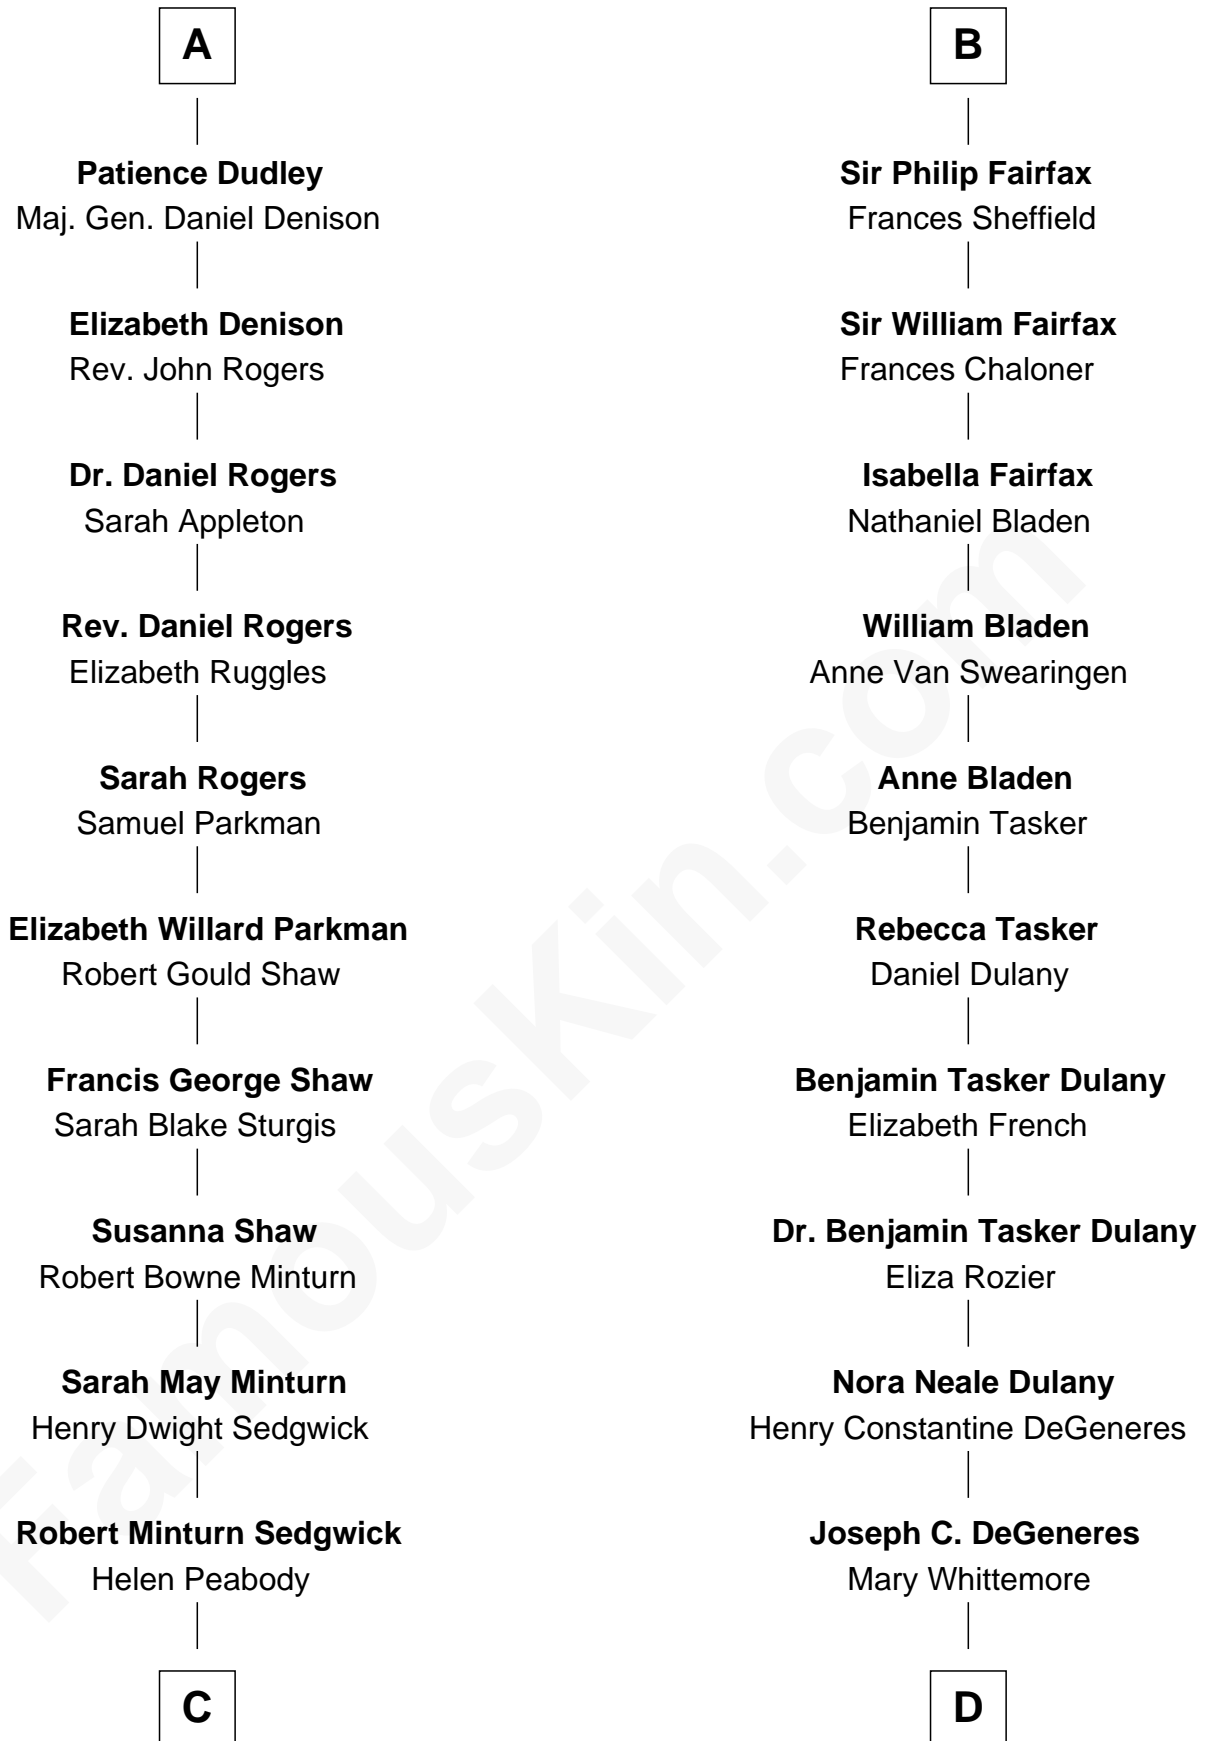

# FamousKin.com Relationship Chart of

**Kyra Sedgwick**

*TV and Movie Actress*

18th cousin 2 times removed of

**Ellen DeGeneres**

*Comedienne and TV Personality*

**C**

**Henry Dwight Sedgwick**

Patricia Ann Rosenwald

**Kyra Sedgwick**

*TV and Movie Actress*

**D**

**Alfred George DeGeneres**

Julia E. Billiu

**Elliot Everett DeGeneres**

Ruth Elodie Martin