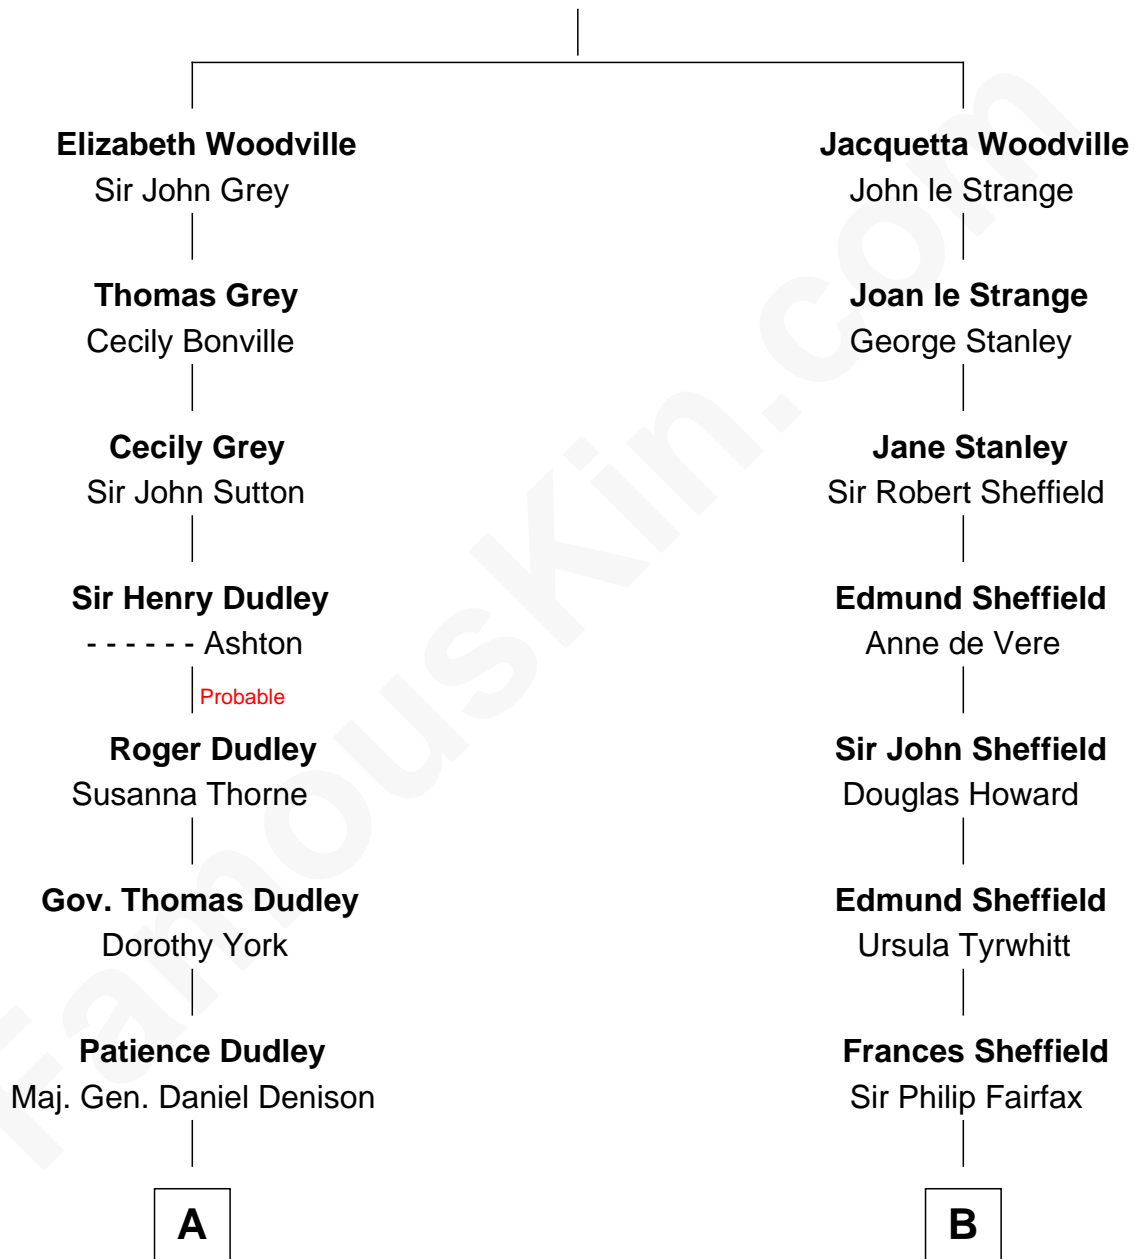

FamousKin.com

Relationship Chart of

Kyra Sedgwick

TV and Movie Actress

17th cousin 2 times removed of

Ellen DeGeneres

Comedienne and TV Personality

Sir Richard Woodville
Jacquetta of Luxembourg

C

Elliot Everett DeGeneres

Ruth Elodie Martin

Elliot Everett DeGeneres

Betty Jane Pfeffer

Ellen DeGeneres

Comedienne and TV Personality

FamousKin.com