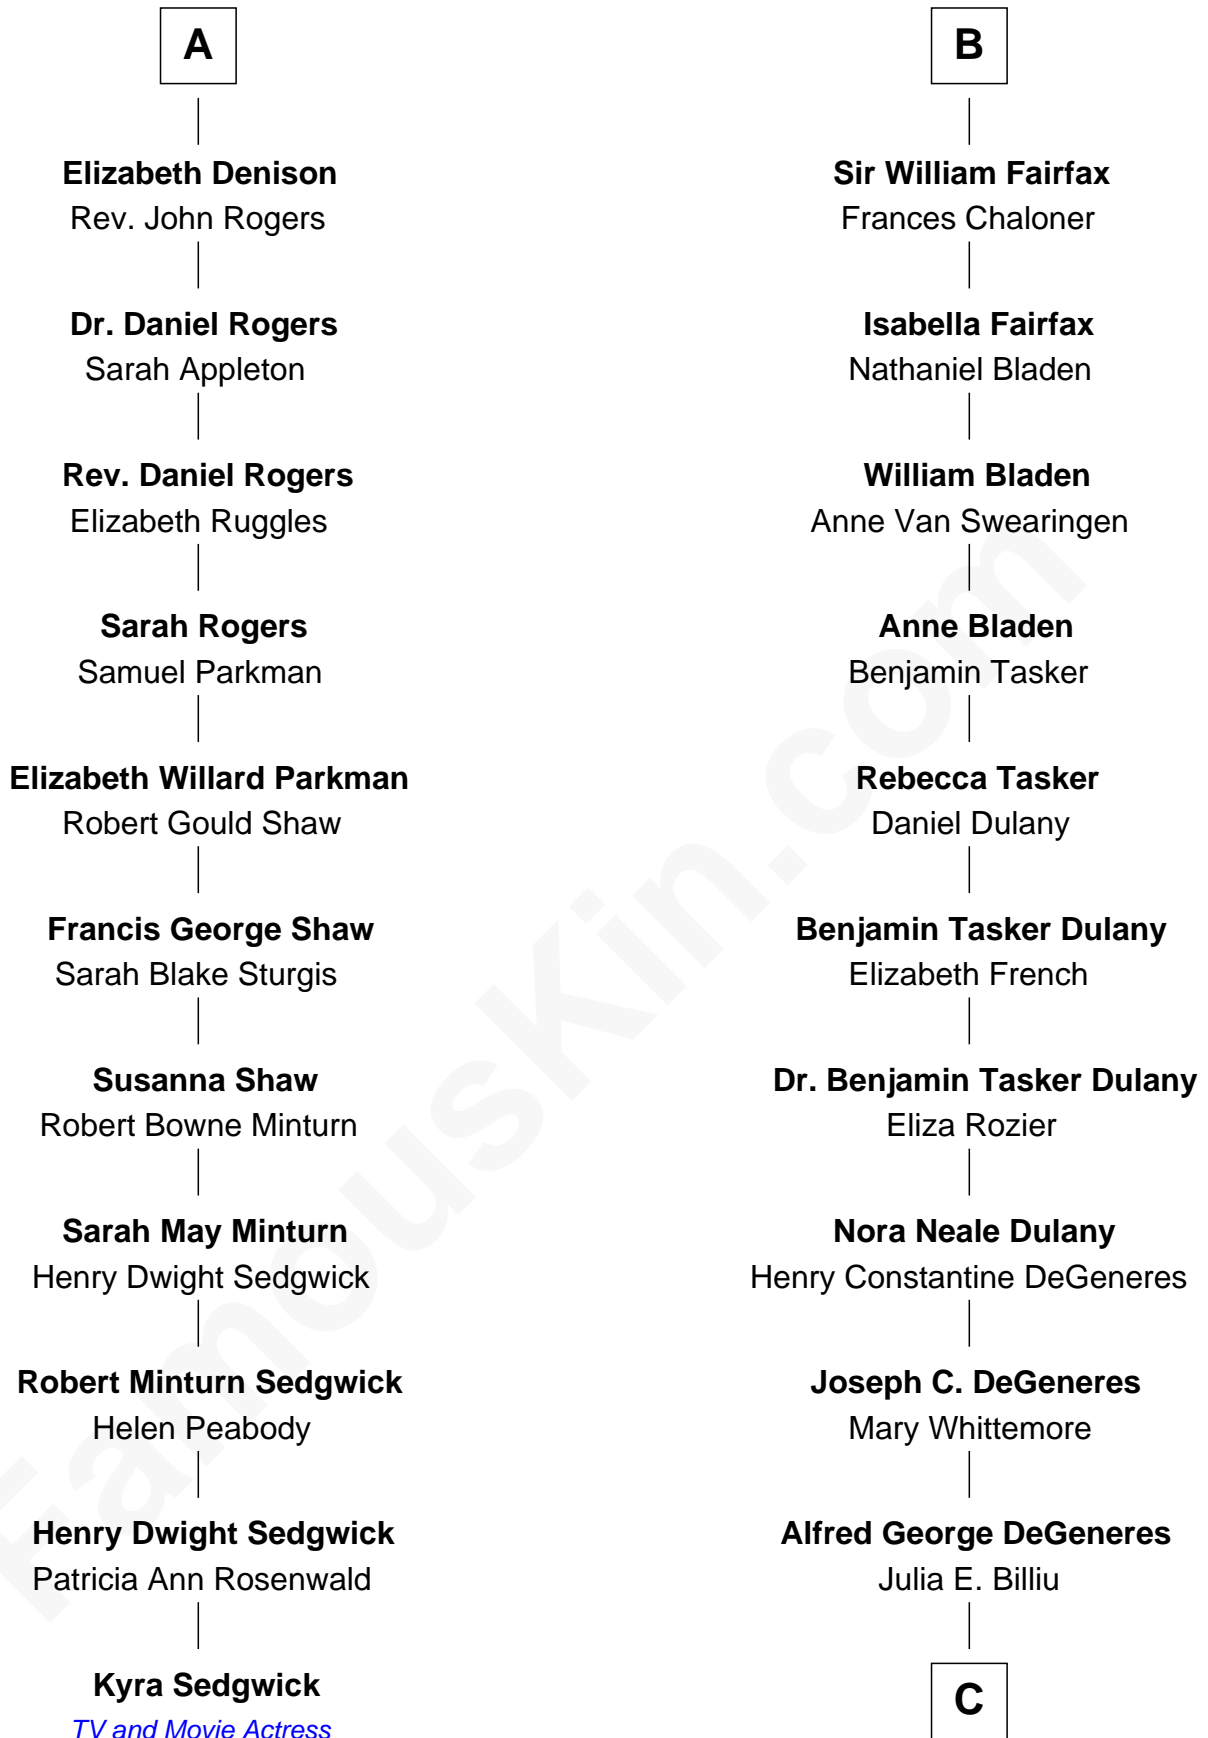

FamousKin.com

Relationship Chart of

Kyra Sedgwick

TV and Movie Actress

17th cousin 2 times removed of

Ellen DeGeneres

Comedienne and TV Personality

Sir Richard Woodville
Jacquetta of Luxembourg