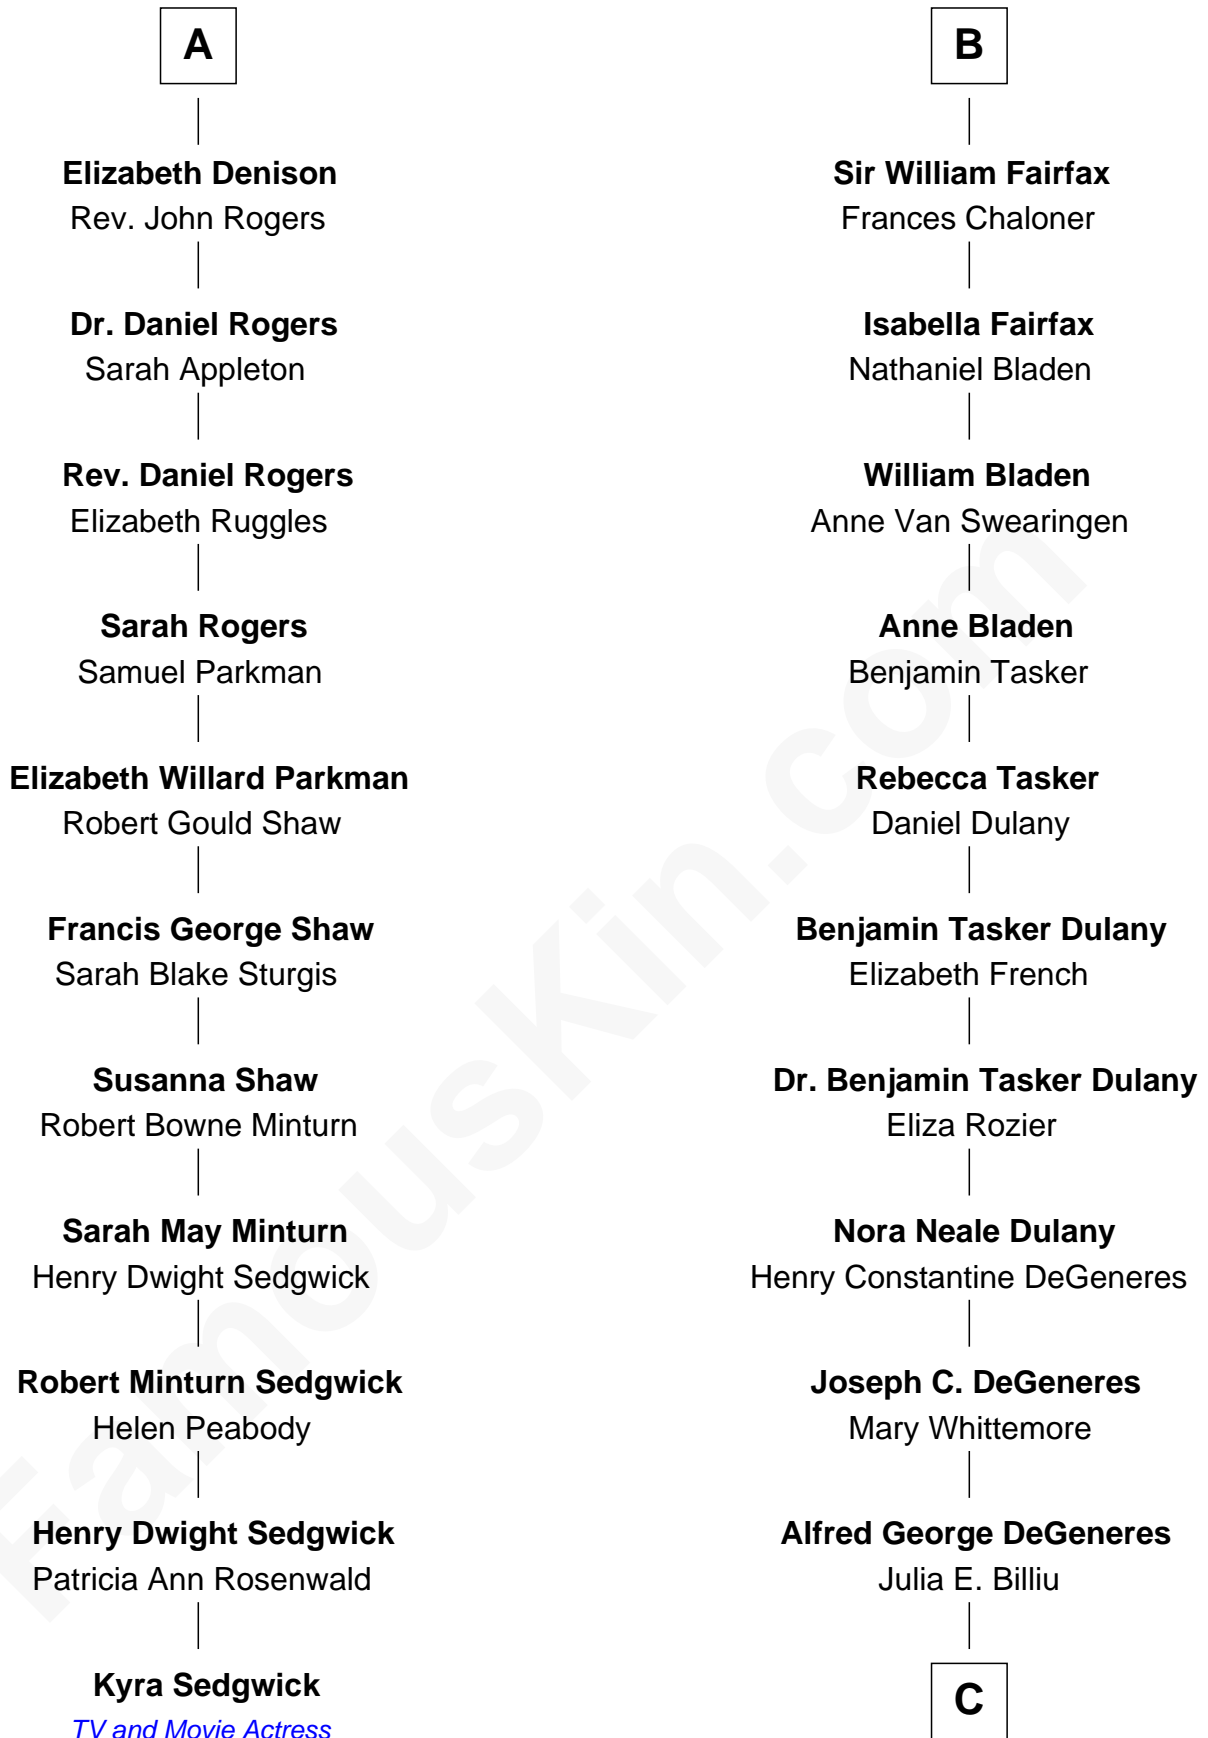

FamousKin.com Relationship Chart of

Kyra Sedgwick

TV and Movie Actress

17th cousin 2 times removed of

Ellen DeGeneres

Comedienne and TV Personality

Sir Richard Neville

Alice Montagu