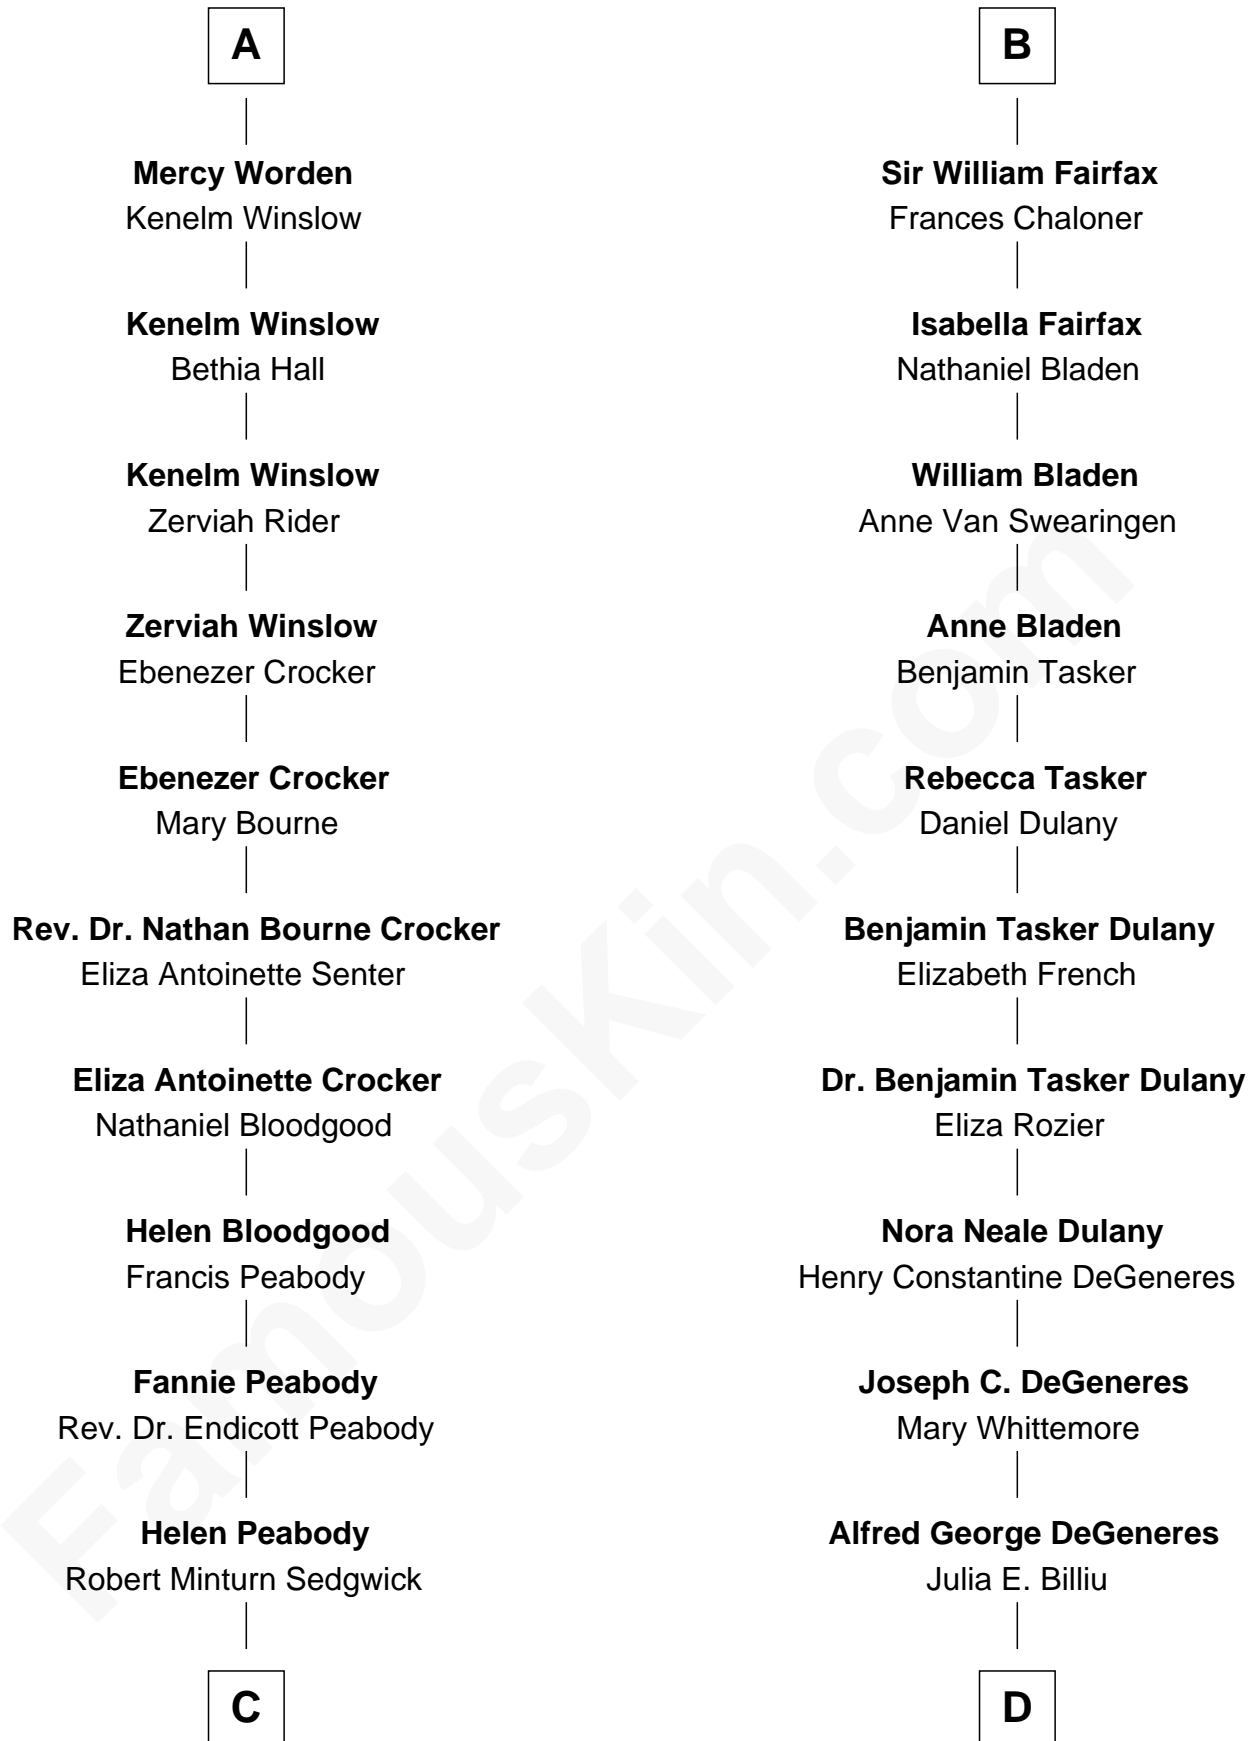

FamousKin.com Relationship Chart of

Kyra Sedgwick

TV and Movie Actress

18th cousin 1 time removed of

Ellen DeGeneres

Comedienne and TV Personality

Richard Sherburne

Alice Hamerton