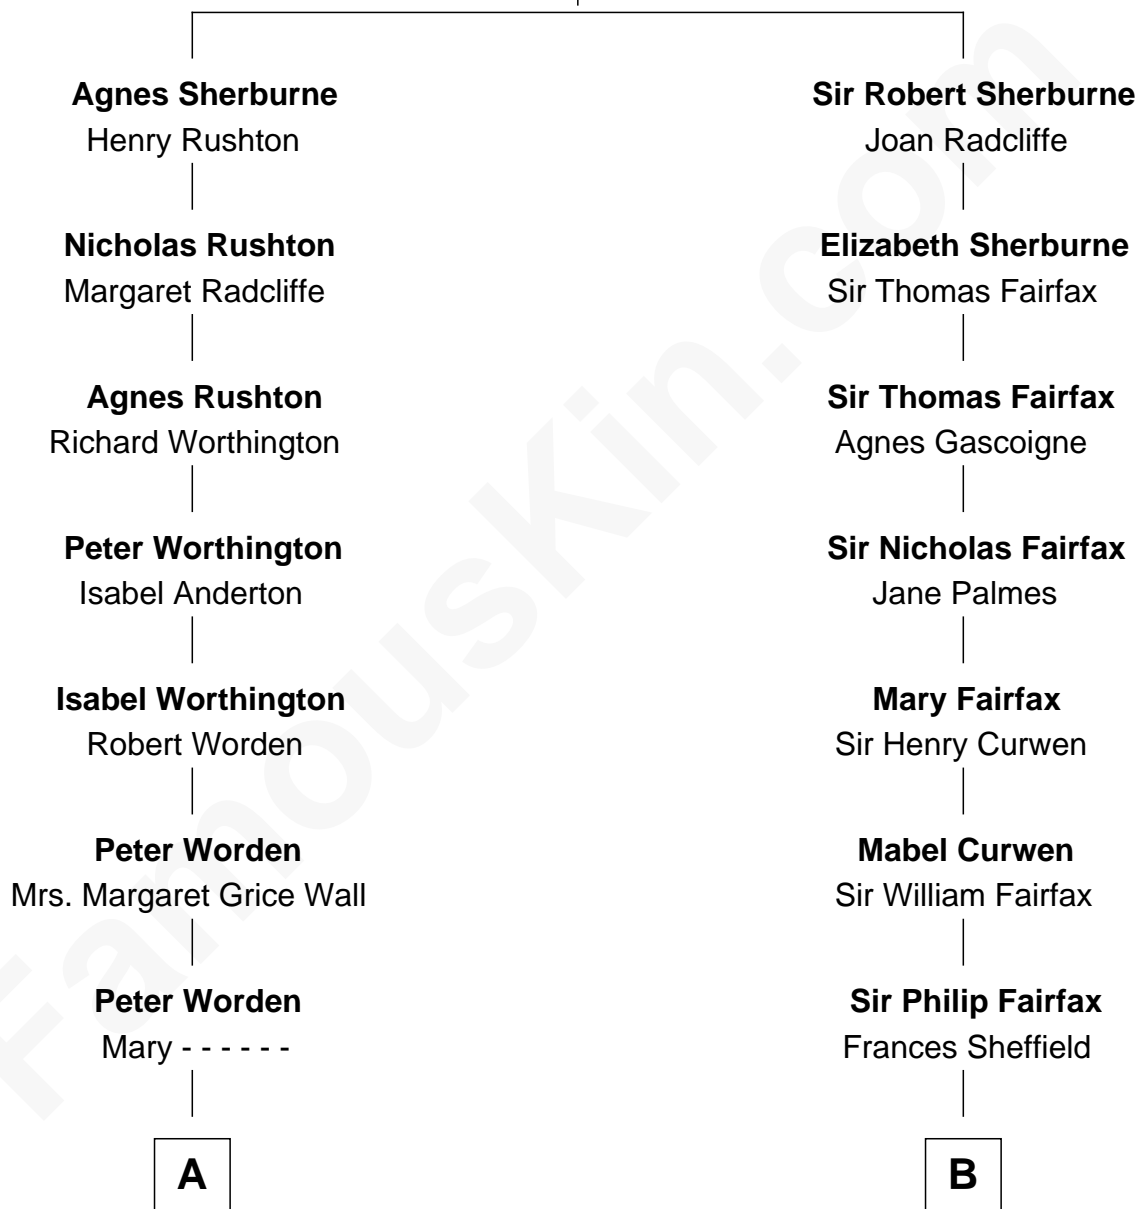

FamousKin.com Relationship Chart of

Kyra Sedgwick

TV and Movie Actress

18th cousin 1 time removed of

Ellen DeGeneres

Comedienne and TV Personality

Richard Sherburne

Alice Hamerton

C

Henry Dwight Sedgwick
Patricia Ann Rosenwald

Kyra Sedgwick
TV and Movie Actress

D

Elliot Everett DeGeneres
Ruth Elodie Martin

Elliot Everett DeGeneres
Betty Jane Pfeffer

Ellen DeGeneres
Comedienne and TV Personality