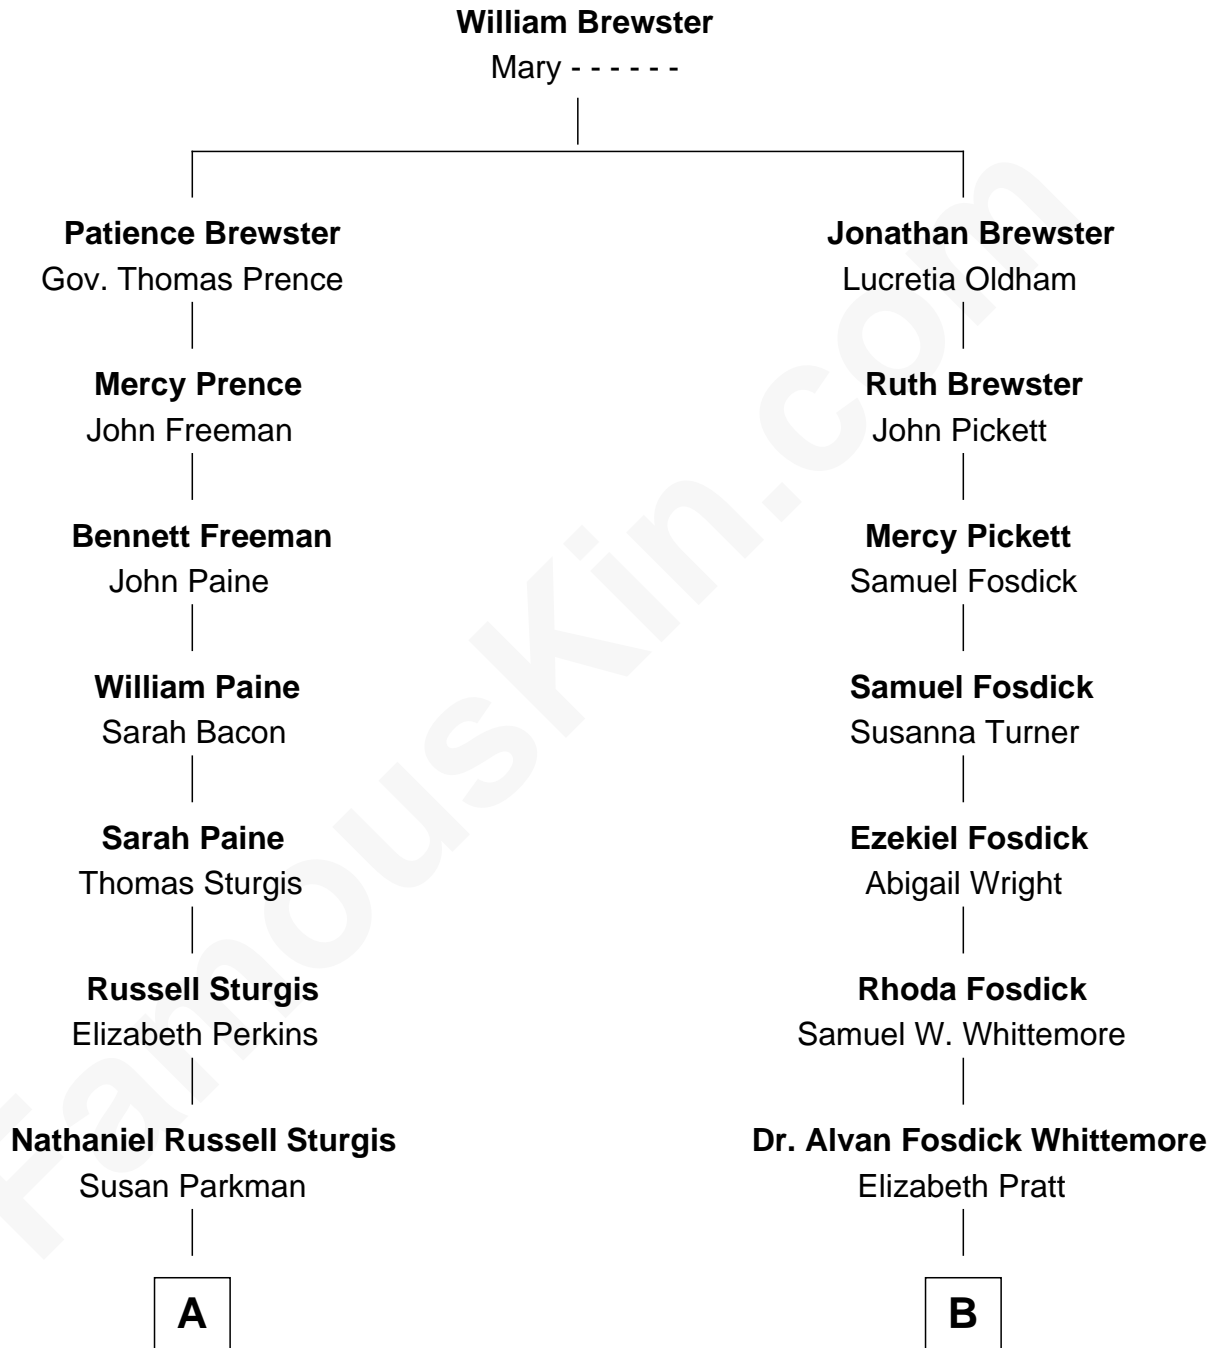

FamousKin.com Relationship Chart of

Kyra Sedgwick

TV and Movie Actress

12th cousin of

Ellen DeGeneres

Comedienne and TV Personality

A

Sarah Blake Sturgis
Francis George Shaw

Susanna Shaw
Robert Bowne Minturn

Sarah May Minturn
Henry Dwight Sedgwick

Robert Minturn Sedgwick
Helen Peabody

Henry Dwight Sedgwick
Patricia Ann Rosenwald

Kyra Sedgwick
TV and Movie Actress

B

George Whittemore
Cordelia Jenkins Dozer

Mary Whittemore
Joseph C. DeGeneres

Alfred George DeGeneres
Julia E. Billiu

Elliot Everett DeGeneres
Ruth Elodie Martin

Elliot Everett DeGeneres
Betty Jane Pfeffer

Ellen DeGeneres
Comedienne and TV Personality