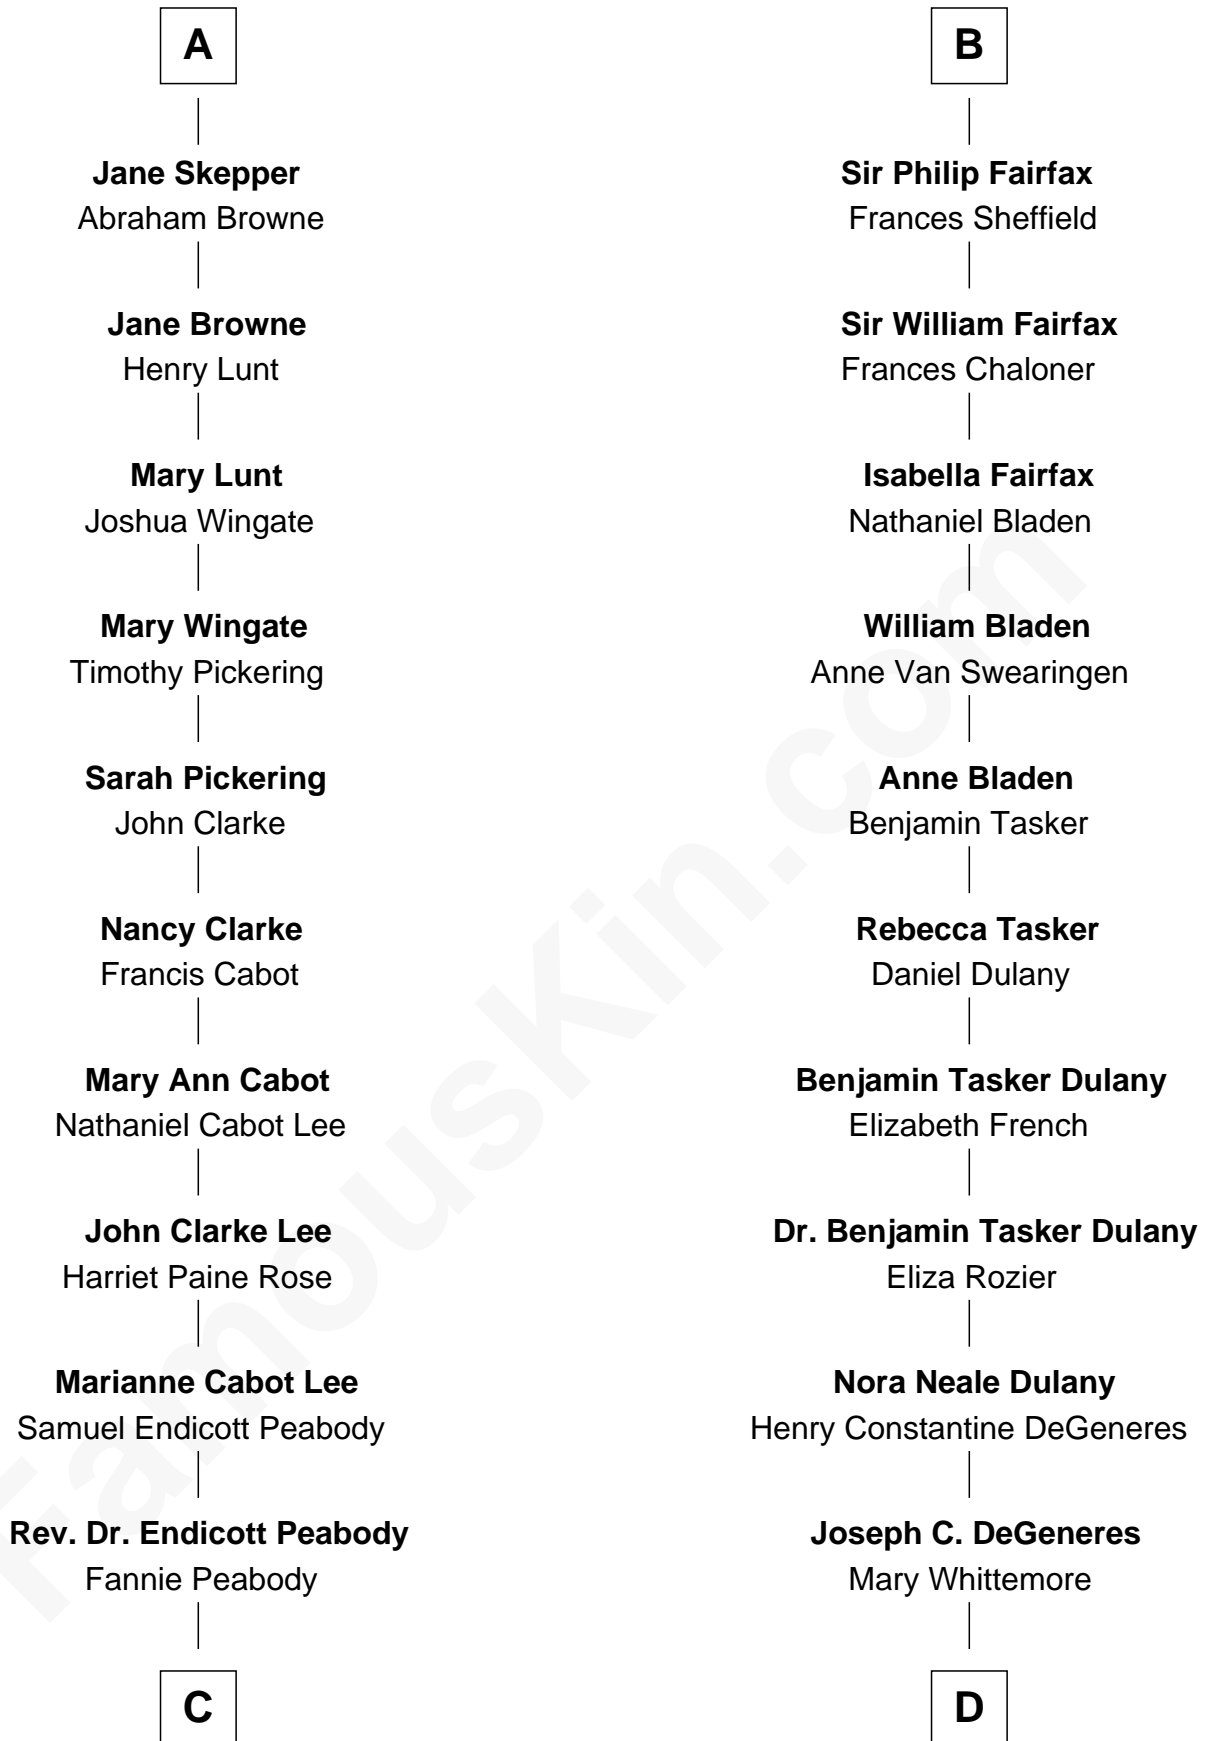

FamousKin.com Relationship Chart of

Kyra Sedgwick

TV and Movie Actress

19th cousin 1 time removed of

Ellen DeGeneres

Comedienne and TV Personality

Sir John Clifford

Elizabeth Percy