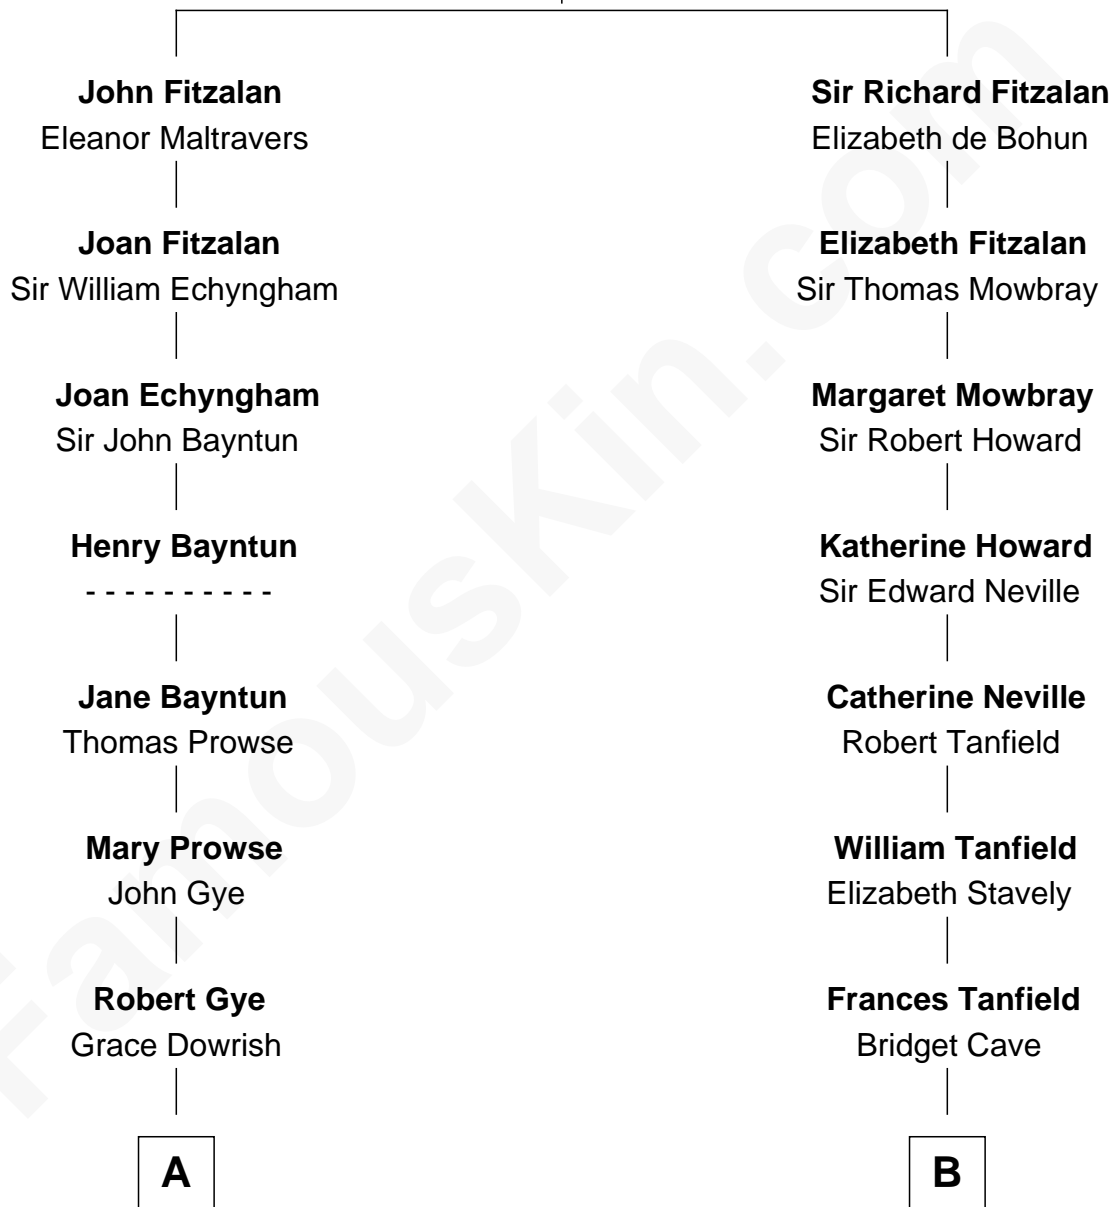

# FamousKin.com Relationship Chart of

**Kyra Sedgwick**

*TV and Movie Actress*

18th cousin 1 time removed of

**Upton Sinclair**

*Pulitzer Prize Winning Novelist*

**Richard Fitzalan**  
Eleanor Plantagenet

FamousKin.com