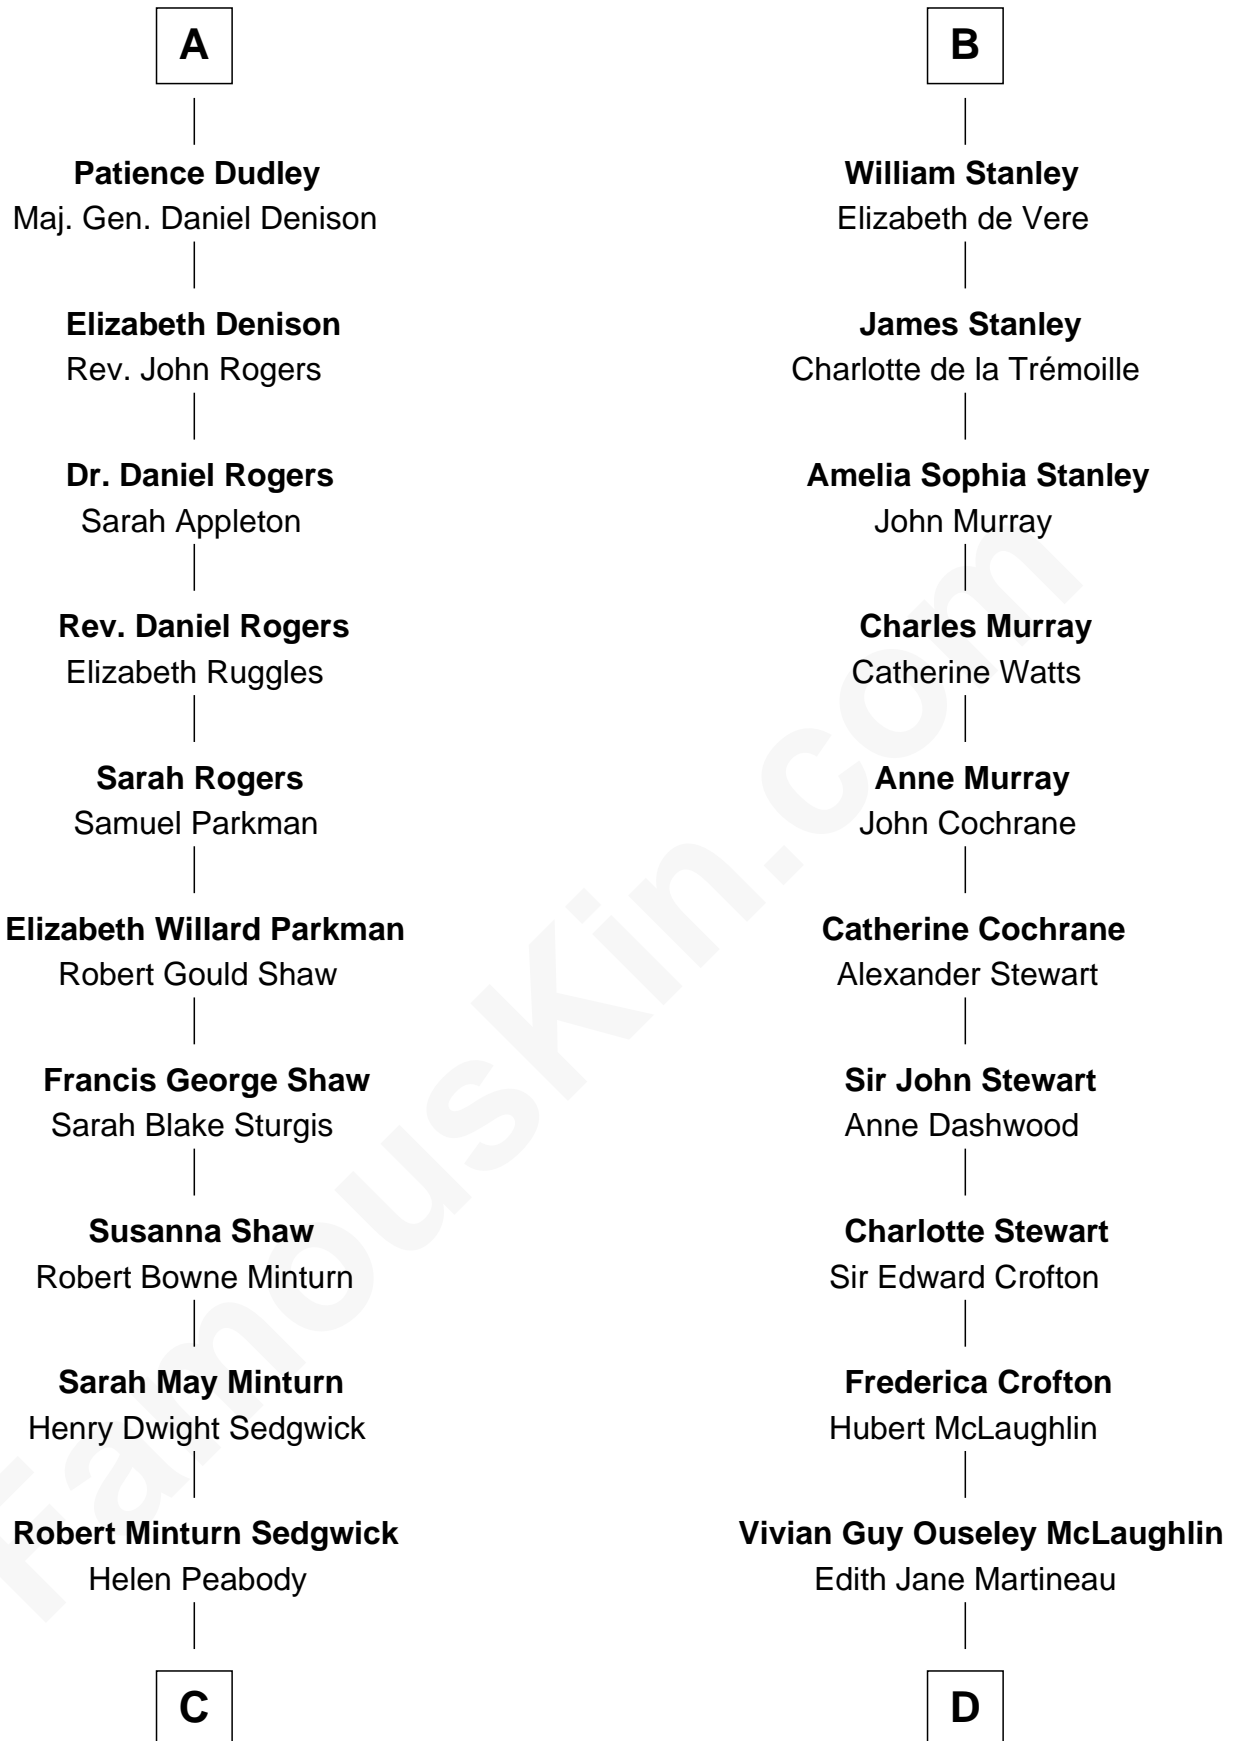

FamousKin.com

Relationship Chart of

Kyra Sedgwick

TV and Movie Actress

18th cousin 1 time removed of

Guy Ritchie

British Filmmaker

C