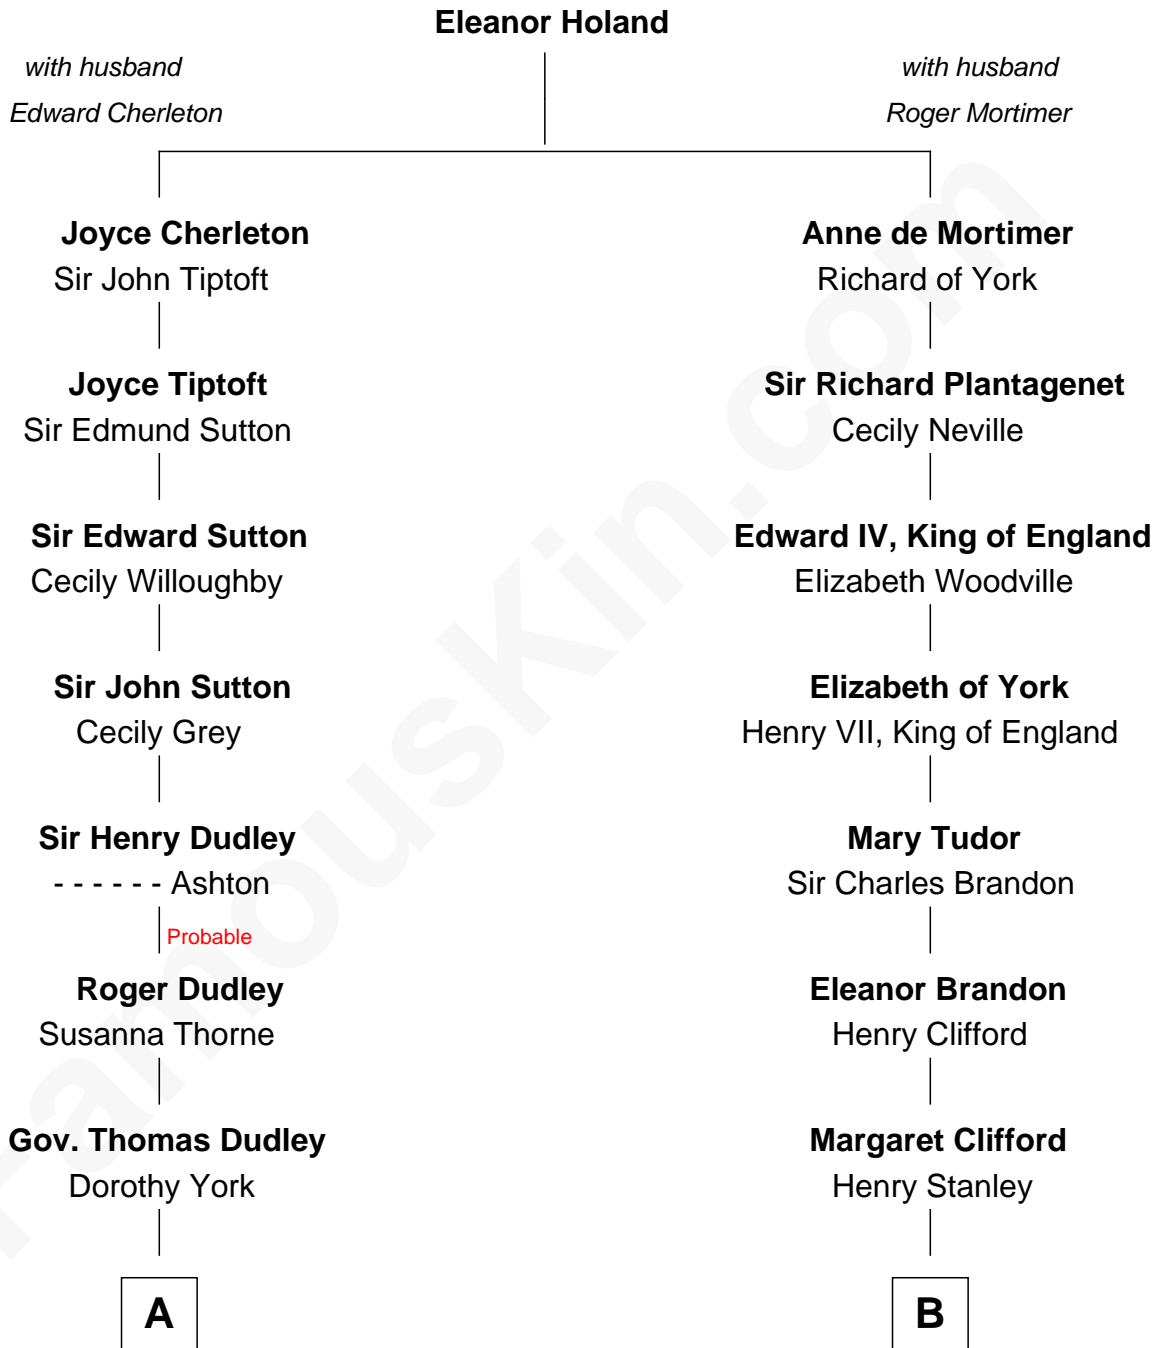

FamousKin.com

Relationship Chart of

Kyra Sedgwick

TV and Movie Actress

18th cousin 1 time removed of

Guy Ritchie

British Filmmaker

C

Henry Dwight Sedgwick
Patricia Ann Rosenwald

Kyra Sedgwick
TV and Movie Actress

D

Doris Margaretta McLaughlin
Stuart John Ritchie

John Vivian Ritchie
Amber Mary Parkinson

Guy Ritchie
British Filmmaker

FamousKin.com