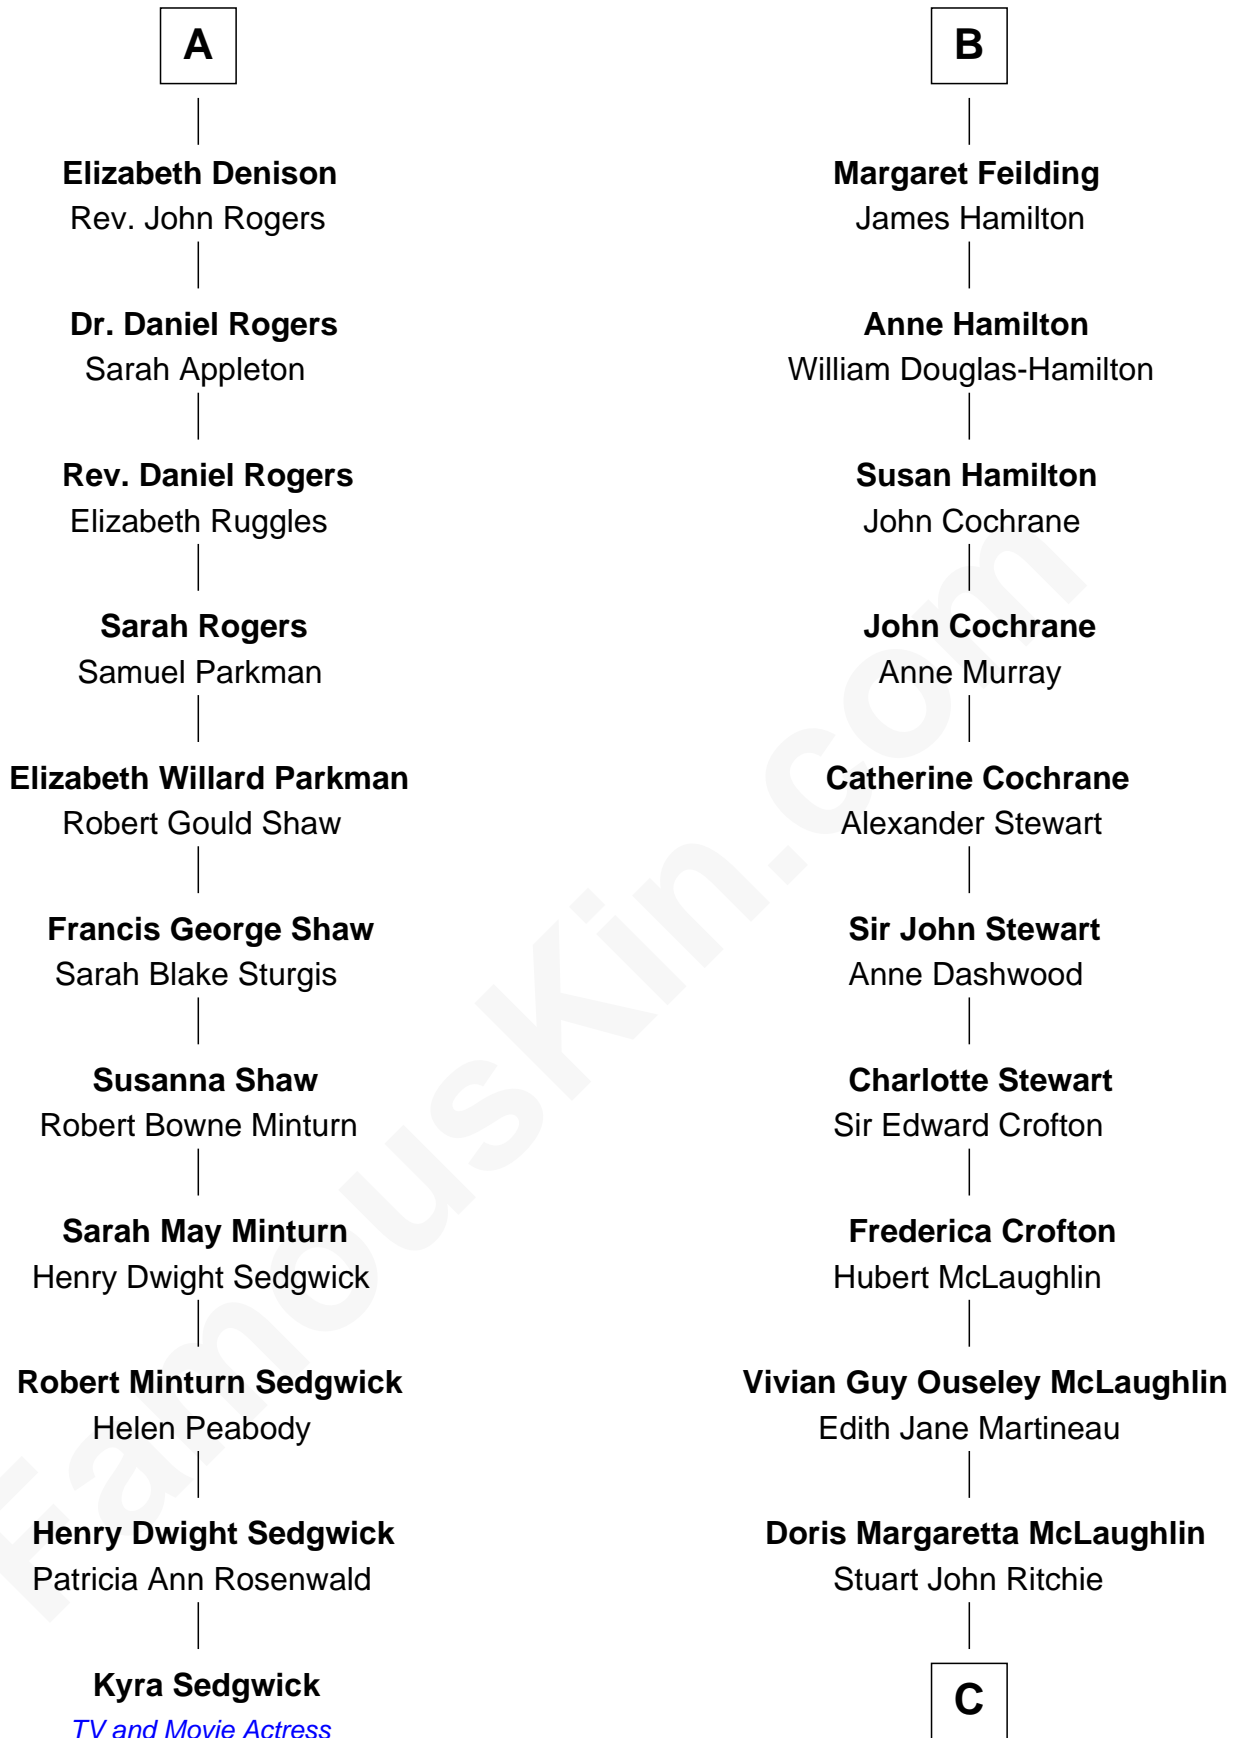

# FamousKin.com Relationship Chart of

**Kyra Sedgwick**

*TV and Movie Actress*

17th cousin 1 time removed of

**Guy Ritchie**

*British Filmmaker*

**Sir Richard Neville**

Alice Montagu

C

**John Vivian Ritchie**  
Amber Mary Parkinson

**Guy Ritchie**  
*British Filmmaker*

FamousKin.com