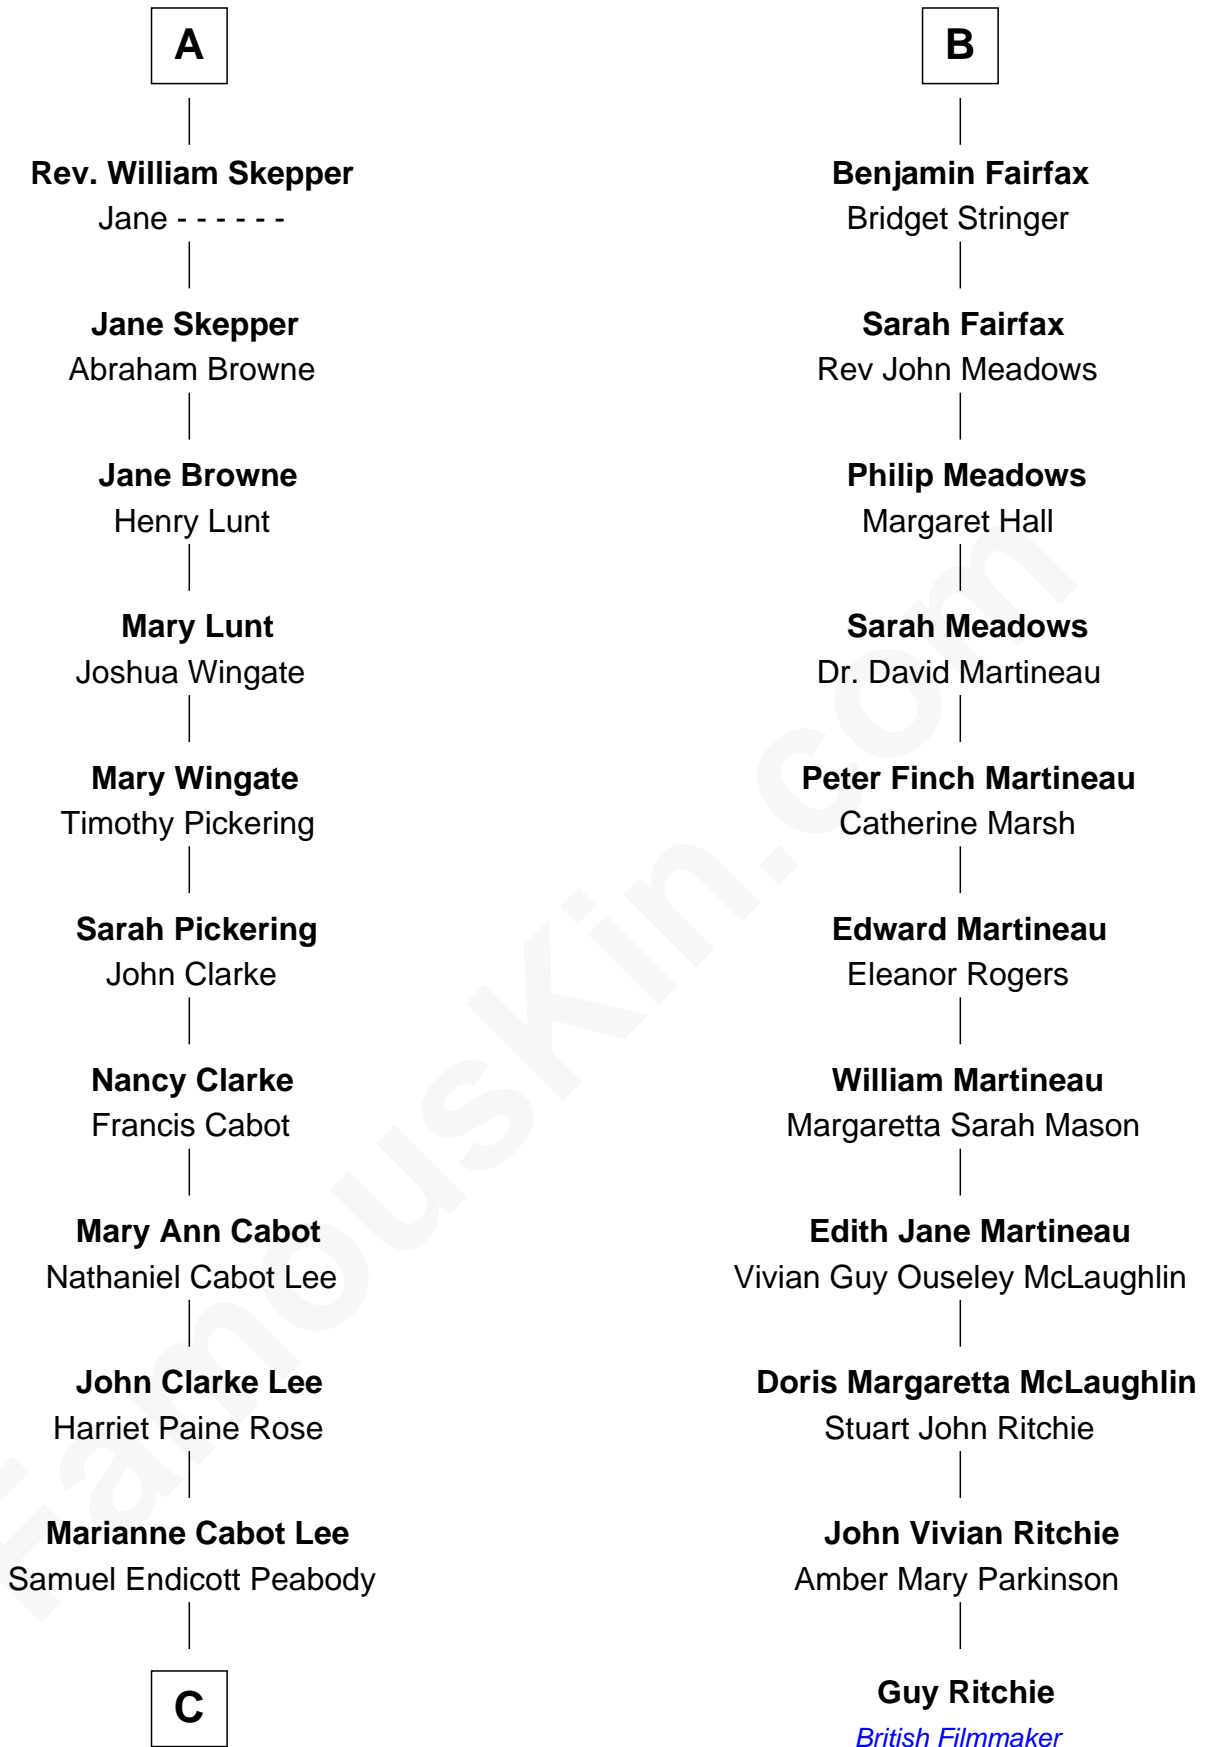

## Relationship Chart of

**Kyra Sedgwick**

*TV and Movie Actress*

17th cousin 3 times removed of

**Guy Ritchie**

*British Filmmaker*

**Sir Henry Percy**  
Elizabeth Mortimer

**C**