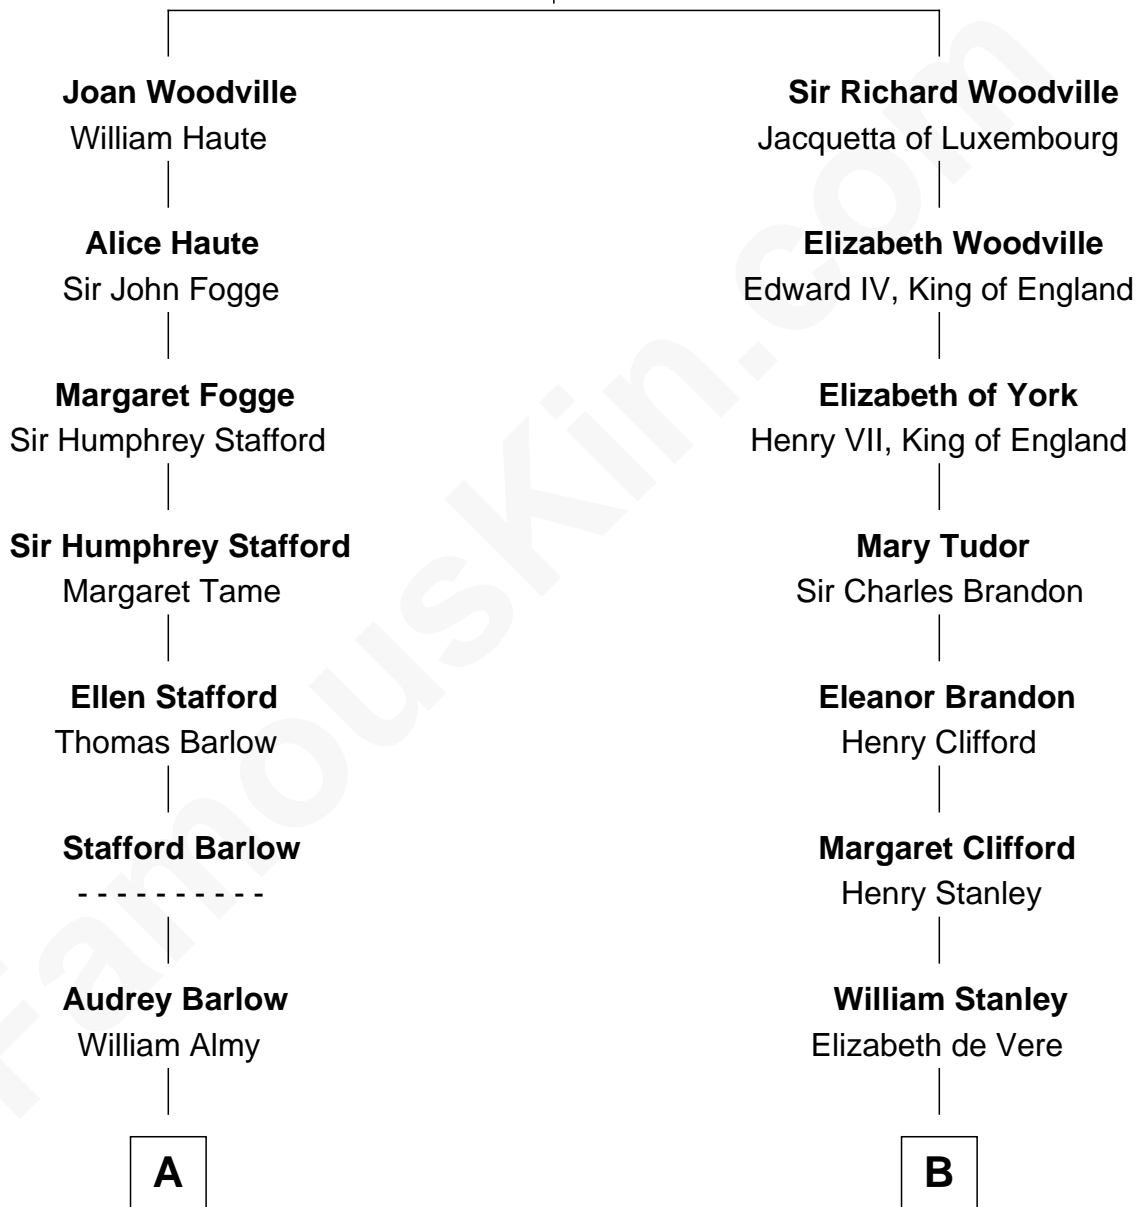

FamousKin.com

Relationship Chart of

Kyra Sedgwick

TV and Movie Actress

17th cousin 1 time removed of

Guy Ritchie

British Filmmaker

Richard Woodville

Joan Bedlisgate

C

John Vivian Ritchie
Amber Mary Parkinson

Guy Ritchie
British Filmmaker

FamousKin.com