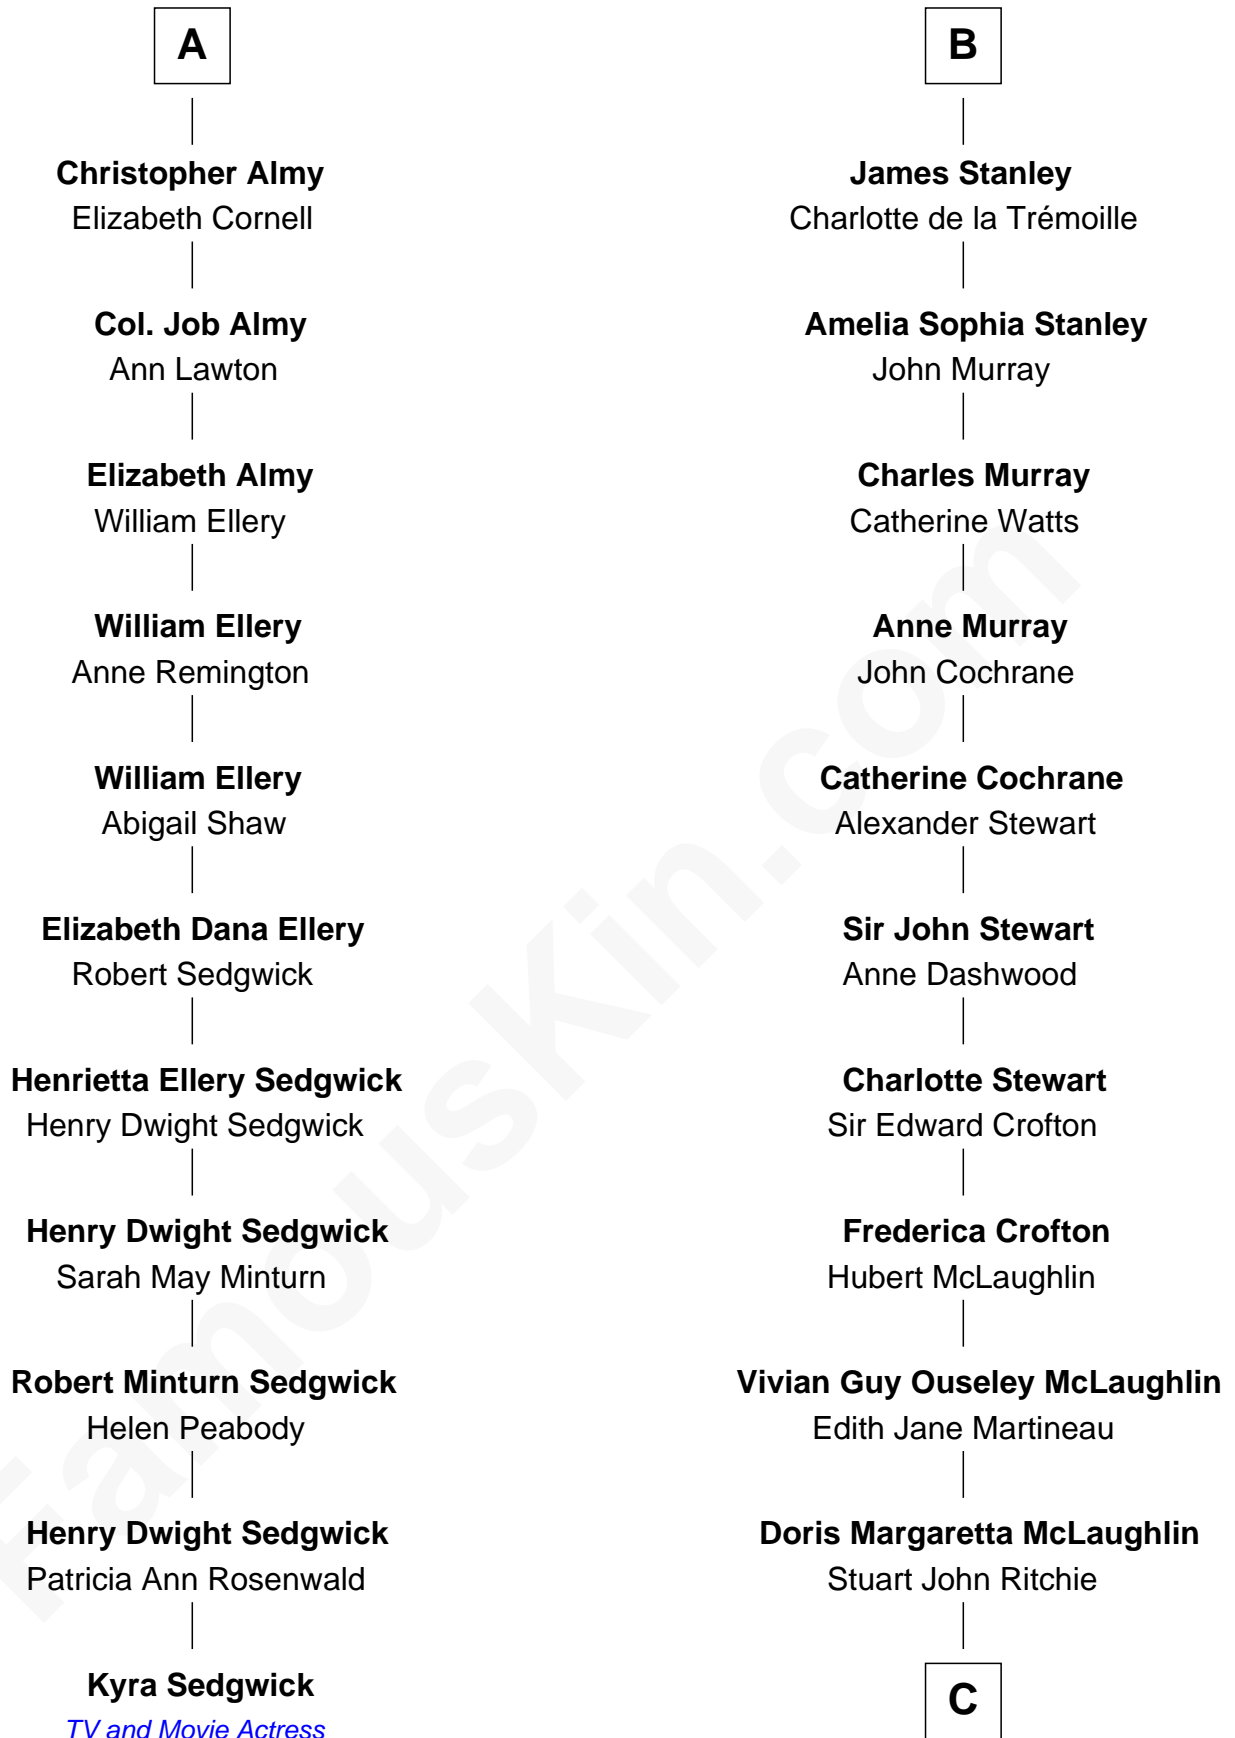

FamousKin.com

Relationship Chart of

Kyra Sedgwick

TV and Movie Actress

17th cousin 1 time removed of

Guy Ritchie

British Filmmaker

Richard Woodville

Joan Bedlisgate

C

John Vivian Ritchie
Amber Mary Parkinson

Guy Ritchie
British Filmmaker

FamousKin.com