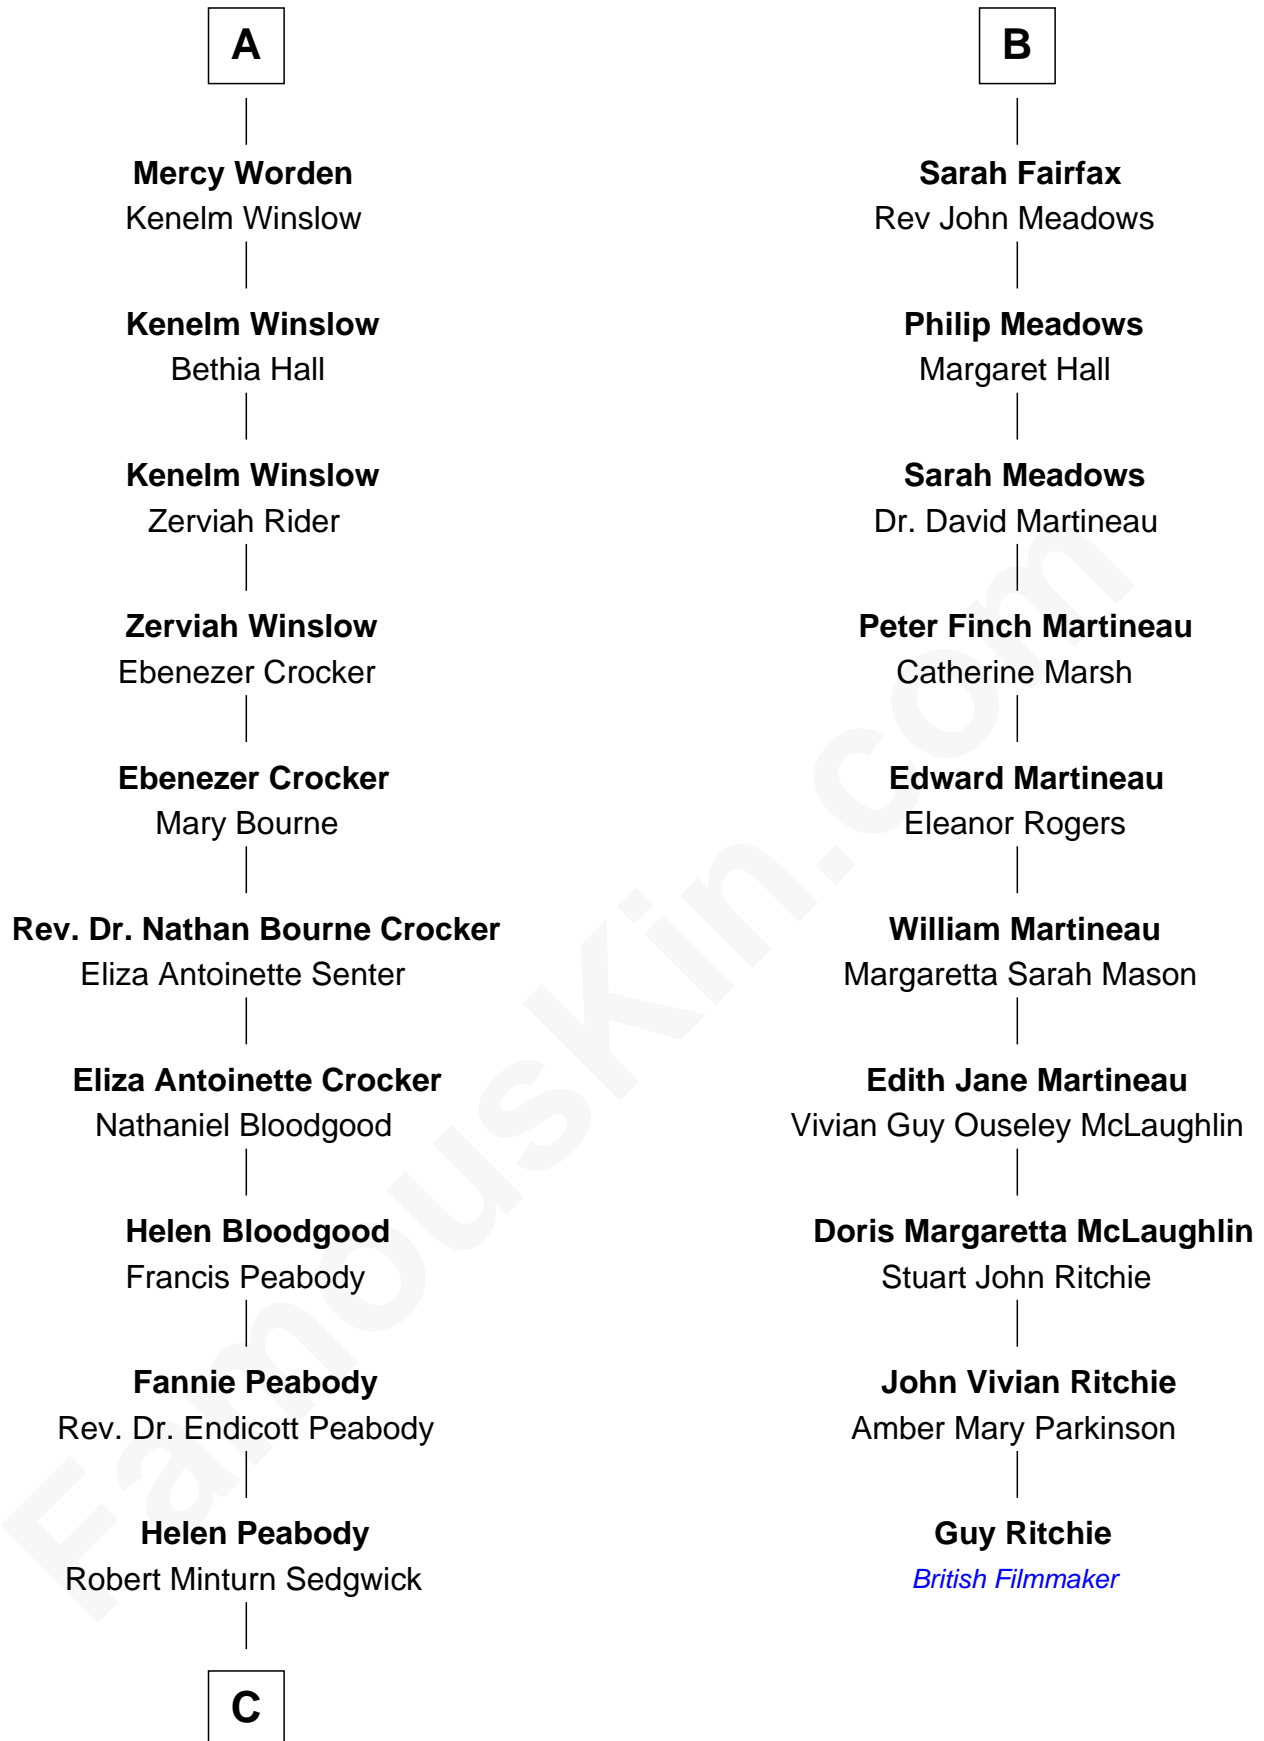

# FamousKin.com Relationship Chart of

**Kyra Sedgwick**

*TV and Movie Actress*

16th cousin 2 times removed of

**Guy Ritchie**

*British Filmmaker*

**Richard Sherburne**

Alice Hamerton

**C**

Henry Dwight Sedgwick

Patricia Ann Rosenwald

**Kyra Sedgwick**

*TV and Movie Actress*

FamousKin.com