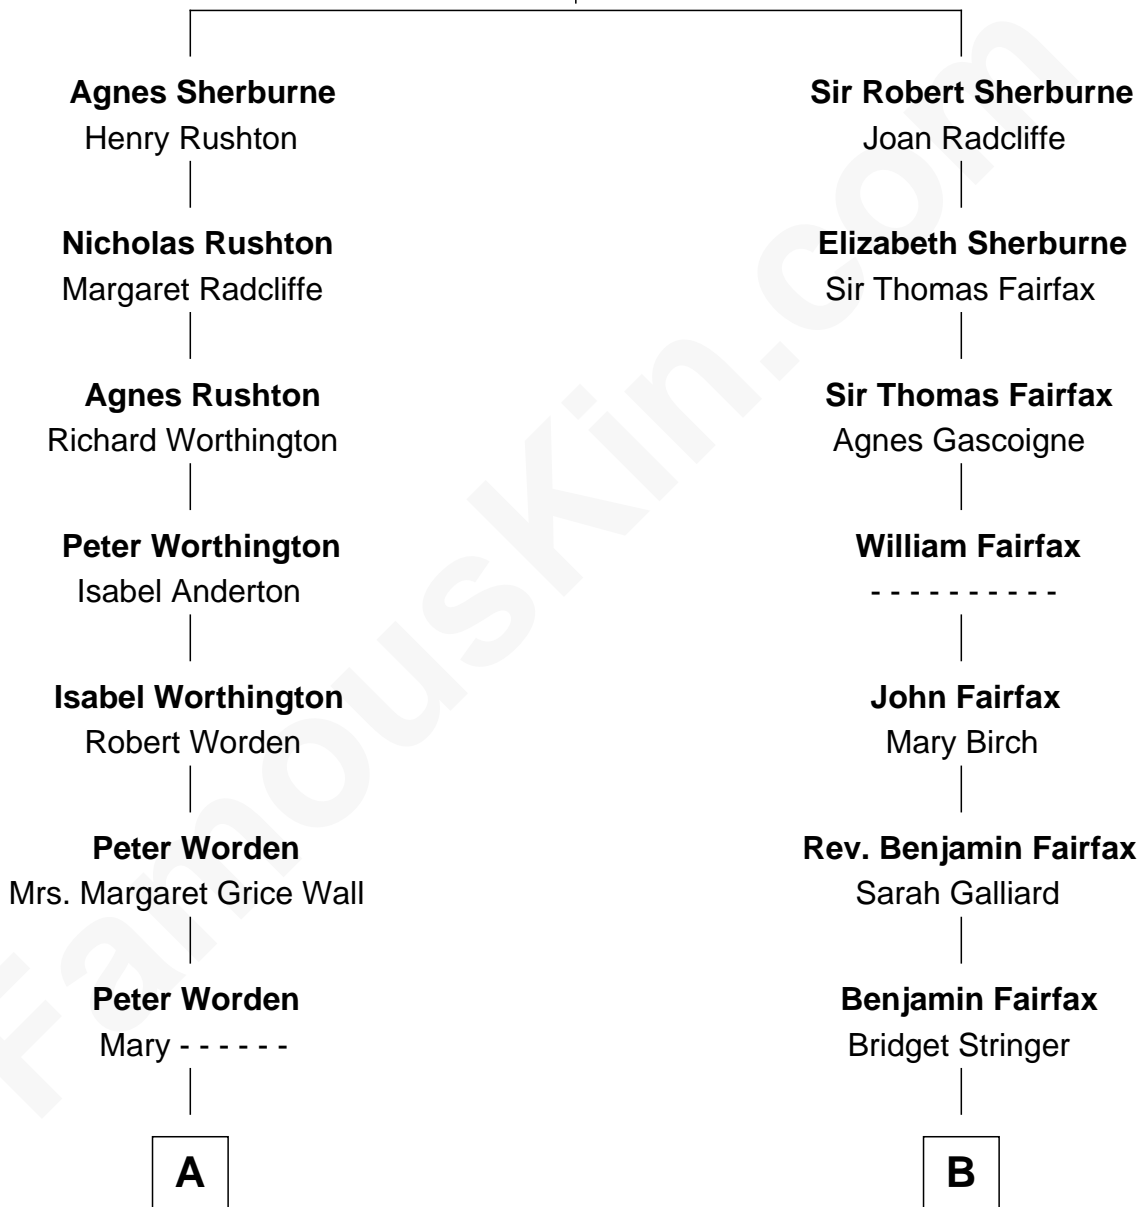

# FamousKin.com Relationship Chart of

**Kyra Sedgwick**

*TV and Movie Actress*

16th cousin 2 times removed of

**Guy Ritchie**

*British Filmmaker*

**Richard Sherburne**

Alice Hamerton

**C**

Henry Dwight Sedgwick

Patricia Ann Rosenwald

**Kyra Sedgwick**

*TV and Movie Actress*

FamousKin.com