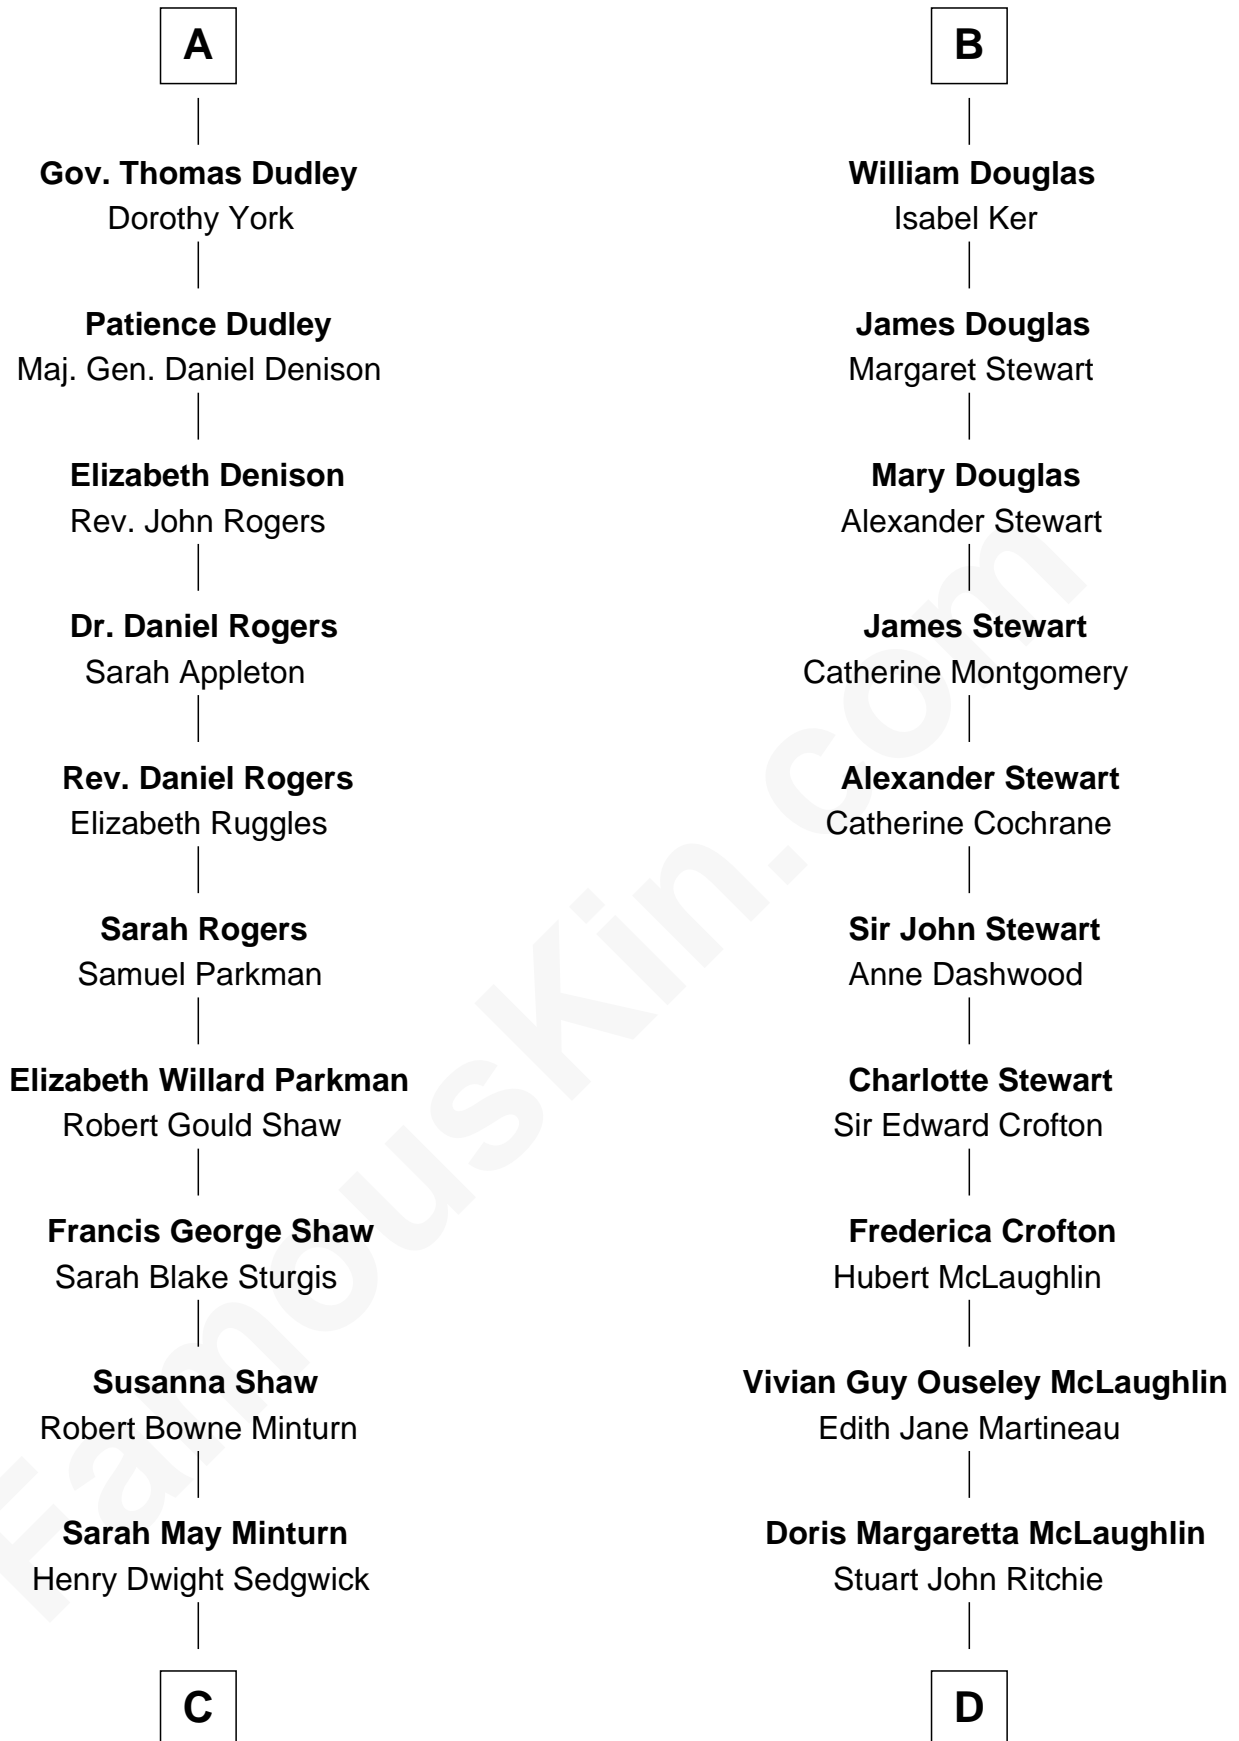

FamousKin.com

Relationship Chart of

Kyra Sedgwick

TV and Movie Actress

18th cousin 1 time removed of

Guy Ritchie

British Filmmaker

Sir Thomas de Holand

Alice Fitzalan

FamousKin.com