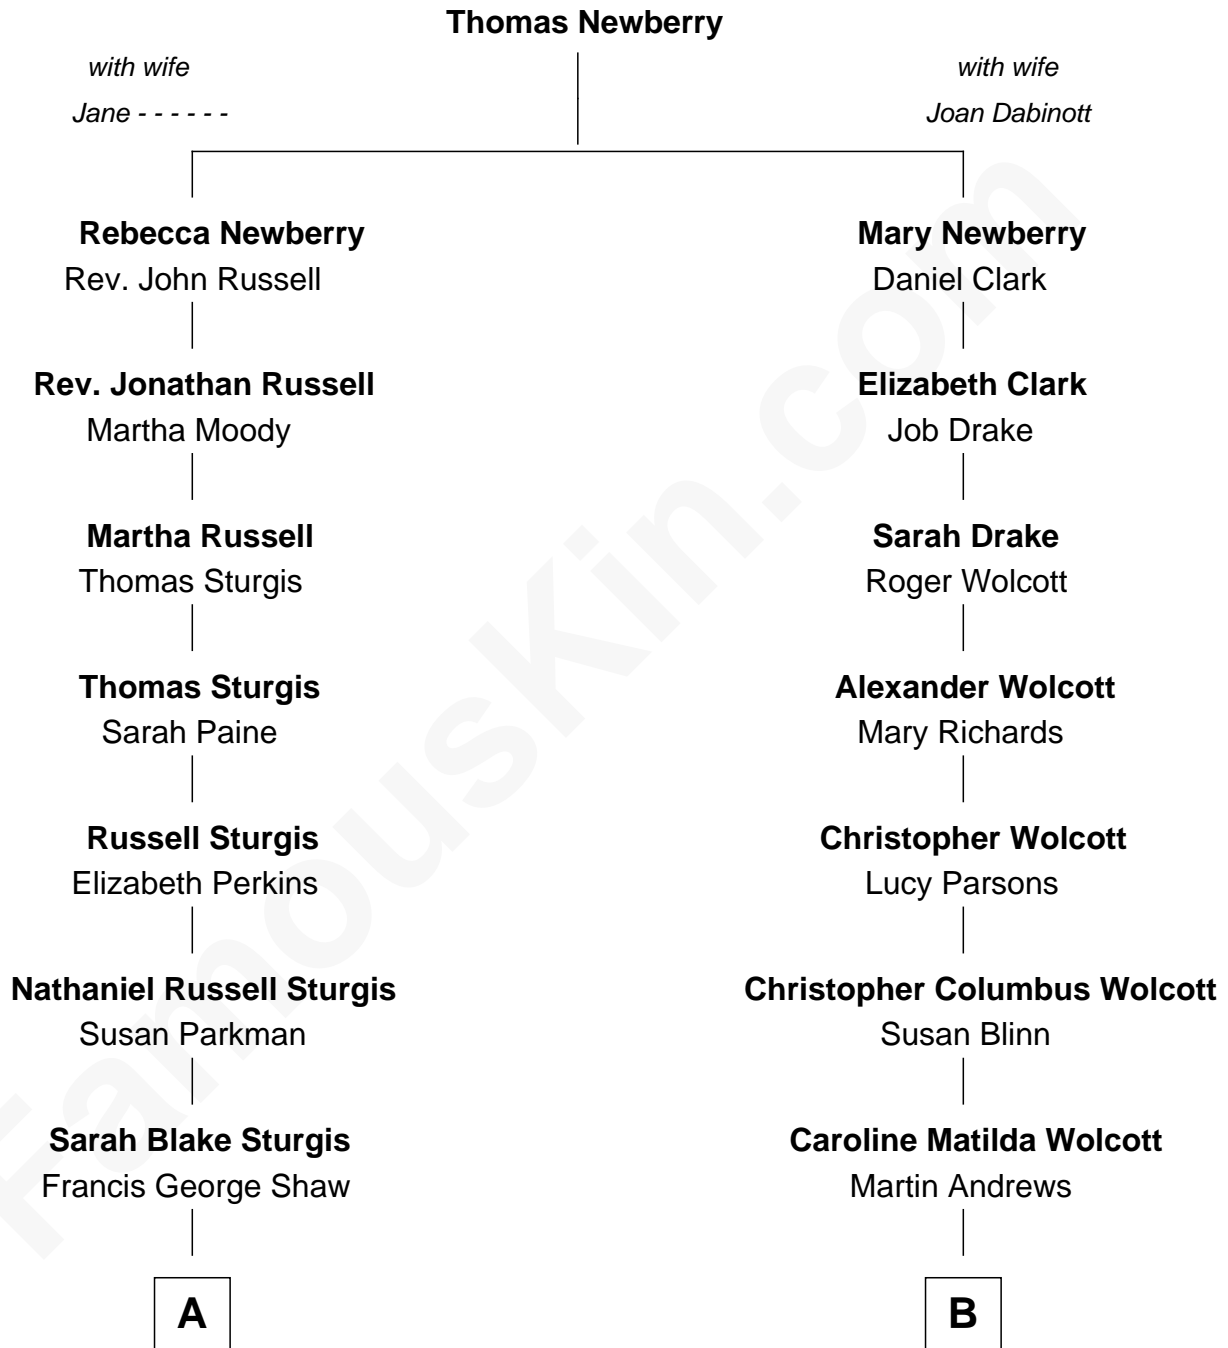

FamousKin.com

Relationship Chart of

Kyra Sedgwick

TV and Movie Actress

8th cousin 3 times removed of

Buckminster Fuller

Author, Architect, and Inventor

A

Susanna Shaw
Robert Bowne Minturn

Sarah May Minturn
Henry Dwight Sedgwick

Robert Minturn Sedgwick
Helen Peabody

Henry Dwight Sedgwick
Patricia Ann Rosenwald

Kyra Sedgwick
TV and Movie Actress

B

Caroline Wolcott Andrews
Richard Buckminster Fuller