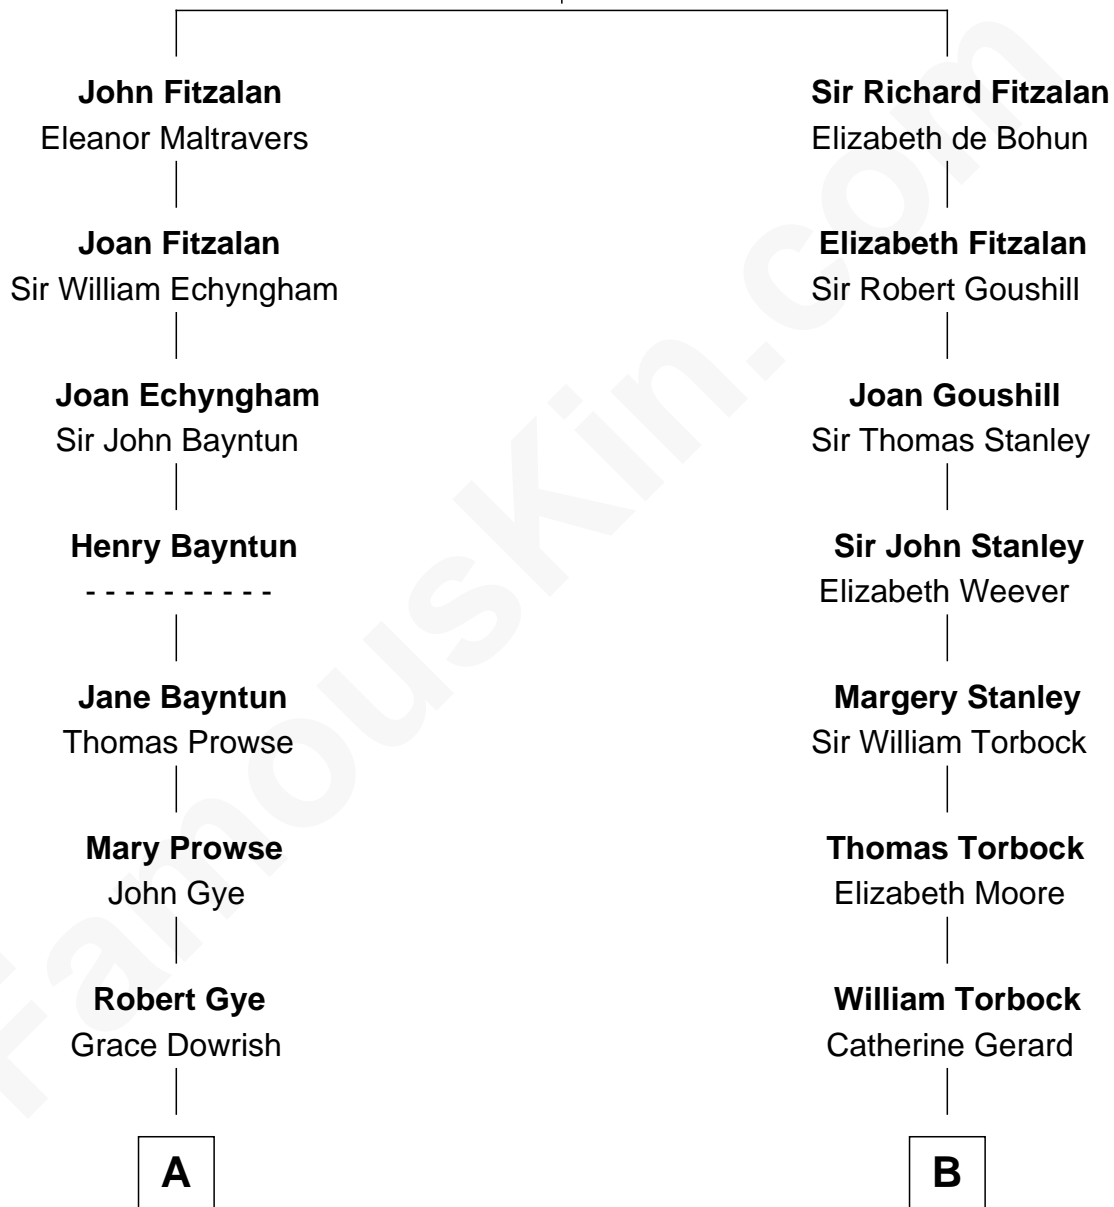

FamousKin.com Relationship Chart of

Kyra Sedgwick

TV and Movie Actress

17th cousin 1 time removed of

Buckminster Fuller

Author, Architect, and Inventor

Richard Fitzalan
Eleanor Plantagenet

C

Henry Dwight Sedgwick

Patricia Ann Rosenwald

Kyra Sedgwick

TV and Movie Actress

FamousKin.com