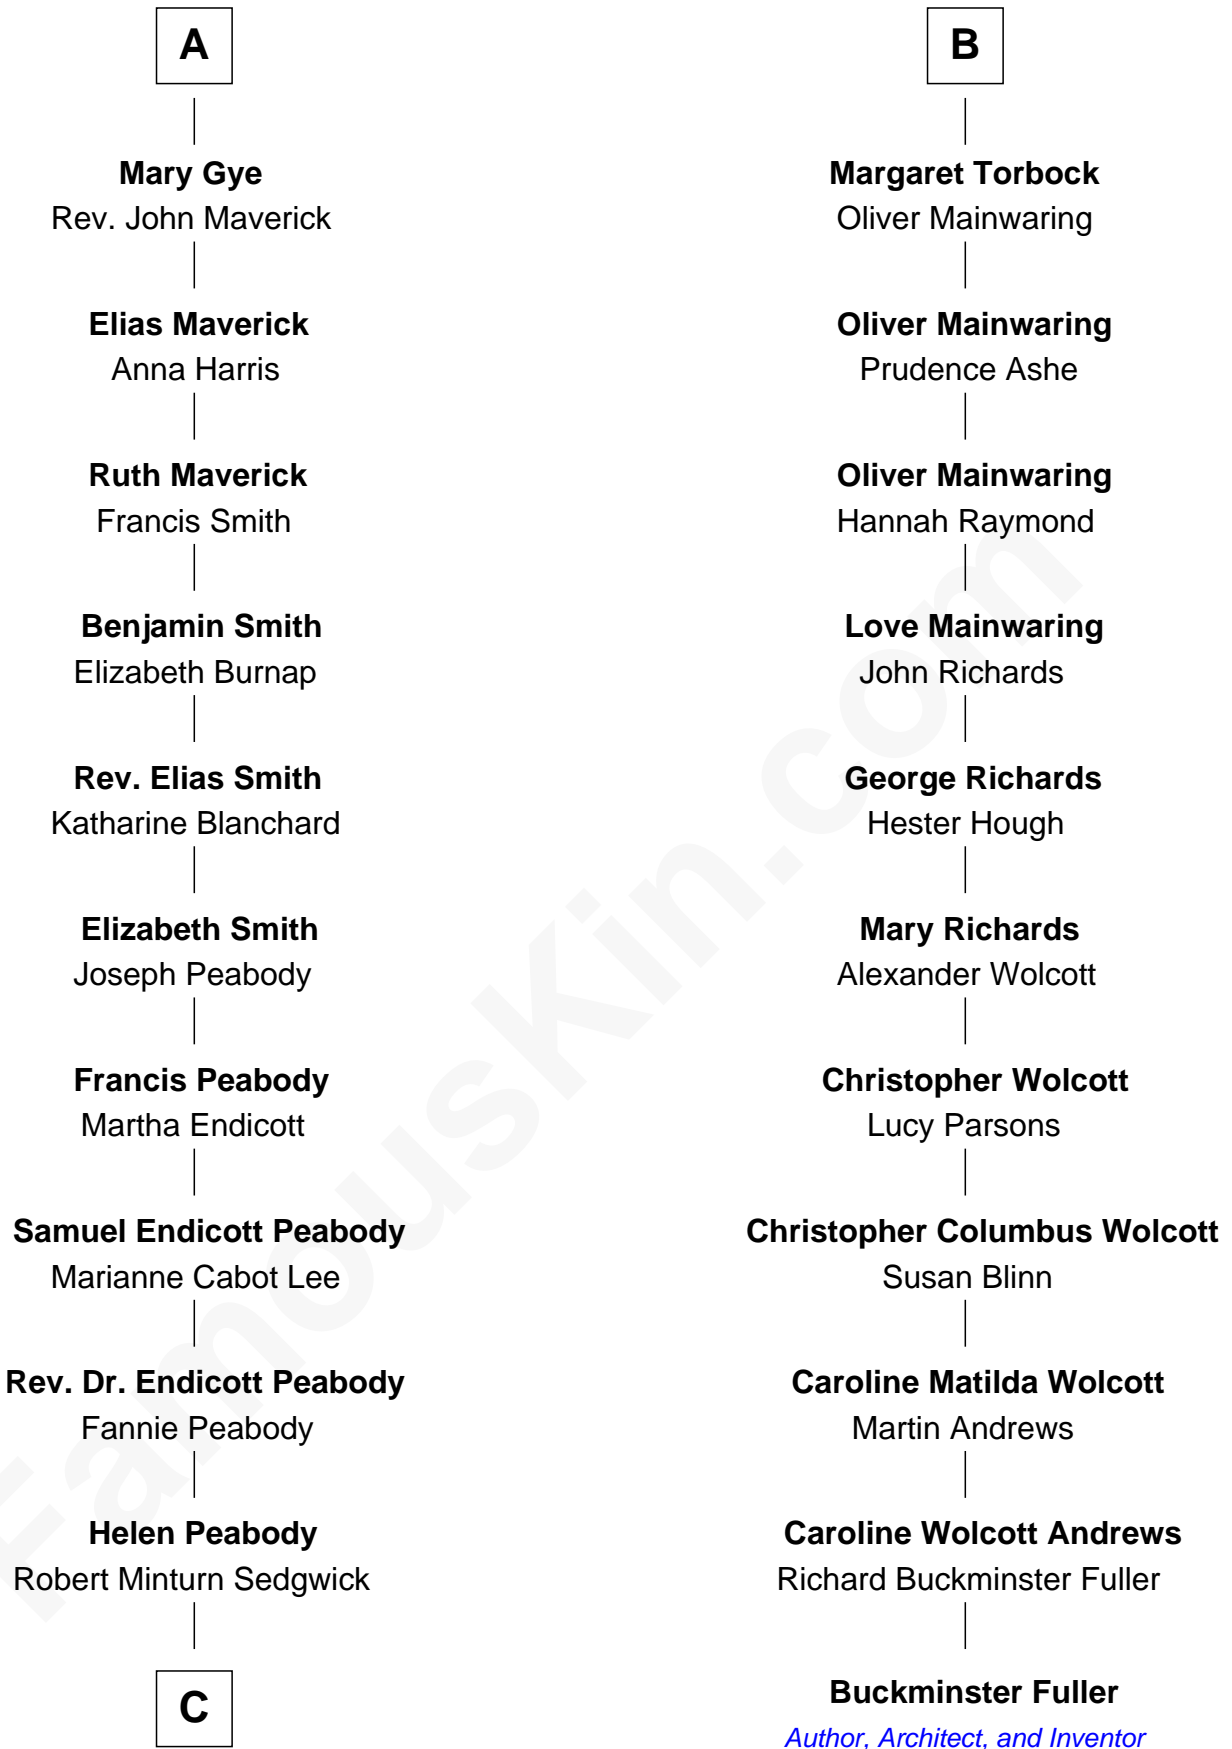

FamousKin.com Relationship Chart of

Kyra Sedgwick

TV and Movie Actress

17th cousin 1 time removed of

Buckminster Fuller

Author, Architect, and Inventor

Richard Fitzalan
Eleanor Plantagenet

C