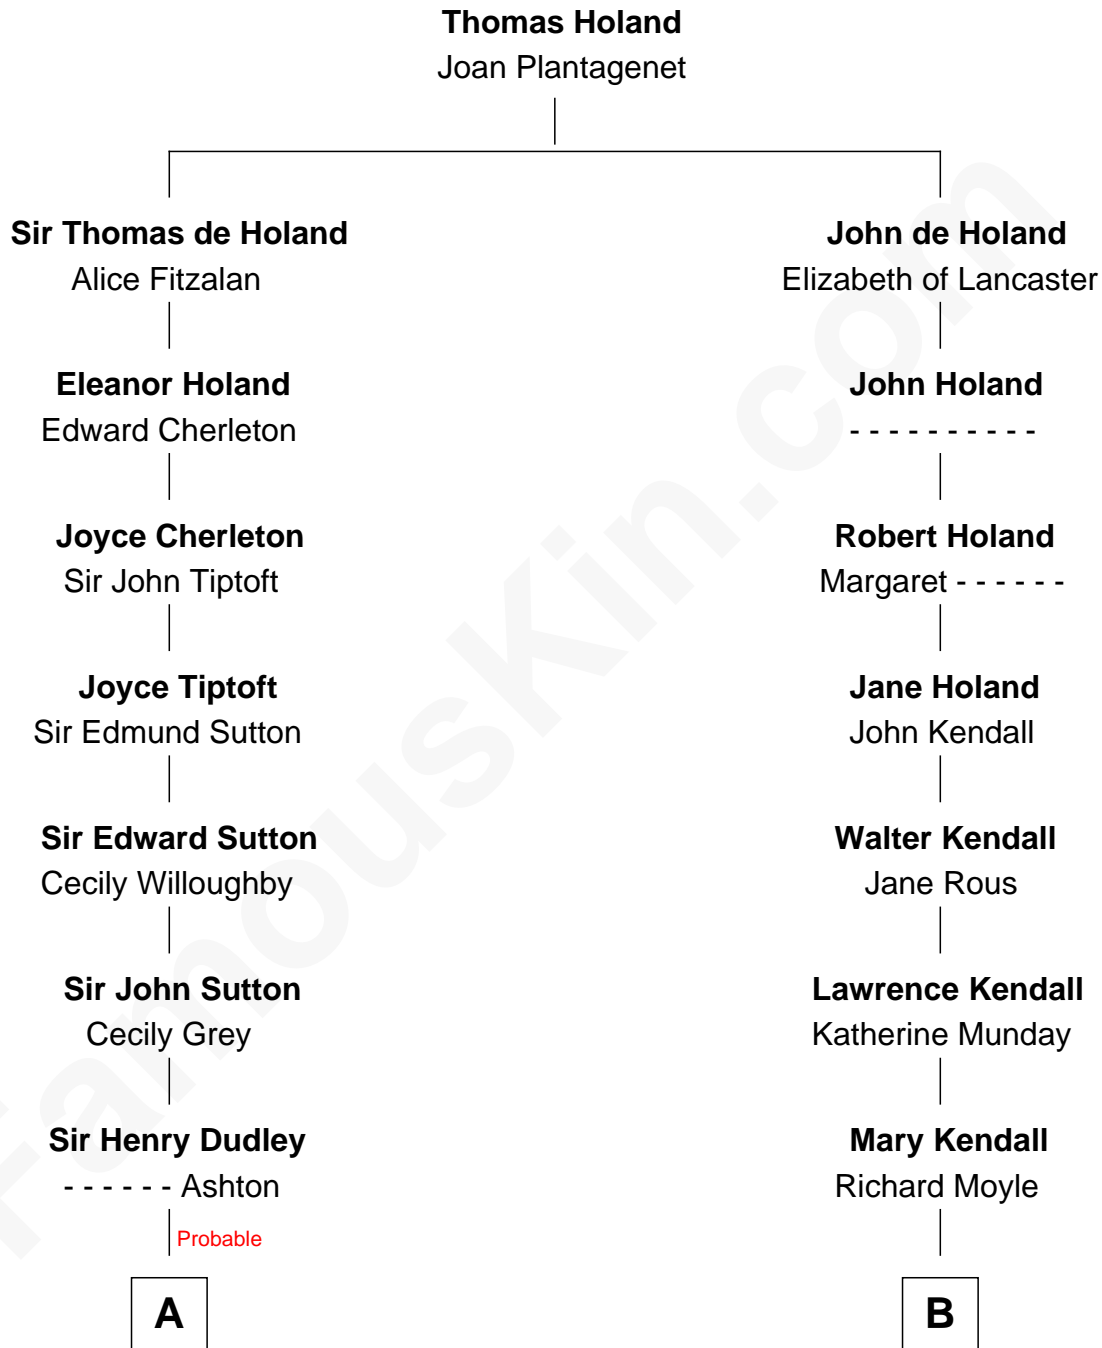

FamousKin.com Relationship Chart of

Kyra Sedgwick

TV and Movie Actress

17th cousin 3 times removed of

Buckminster Fuller

Author, Architect, and Inventor

C

—
Sarah May Minturn
Henry Dwight Sedgwick

—
Robert Minturn Sedgwick
Helen Peabody

—
Henry Dwight Sedgwick
Patricia Ann Rosenwald

—
Kyra Sedgwick
TV and Movie Actress

FamousKin.com