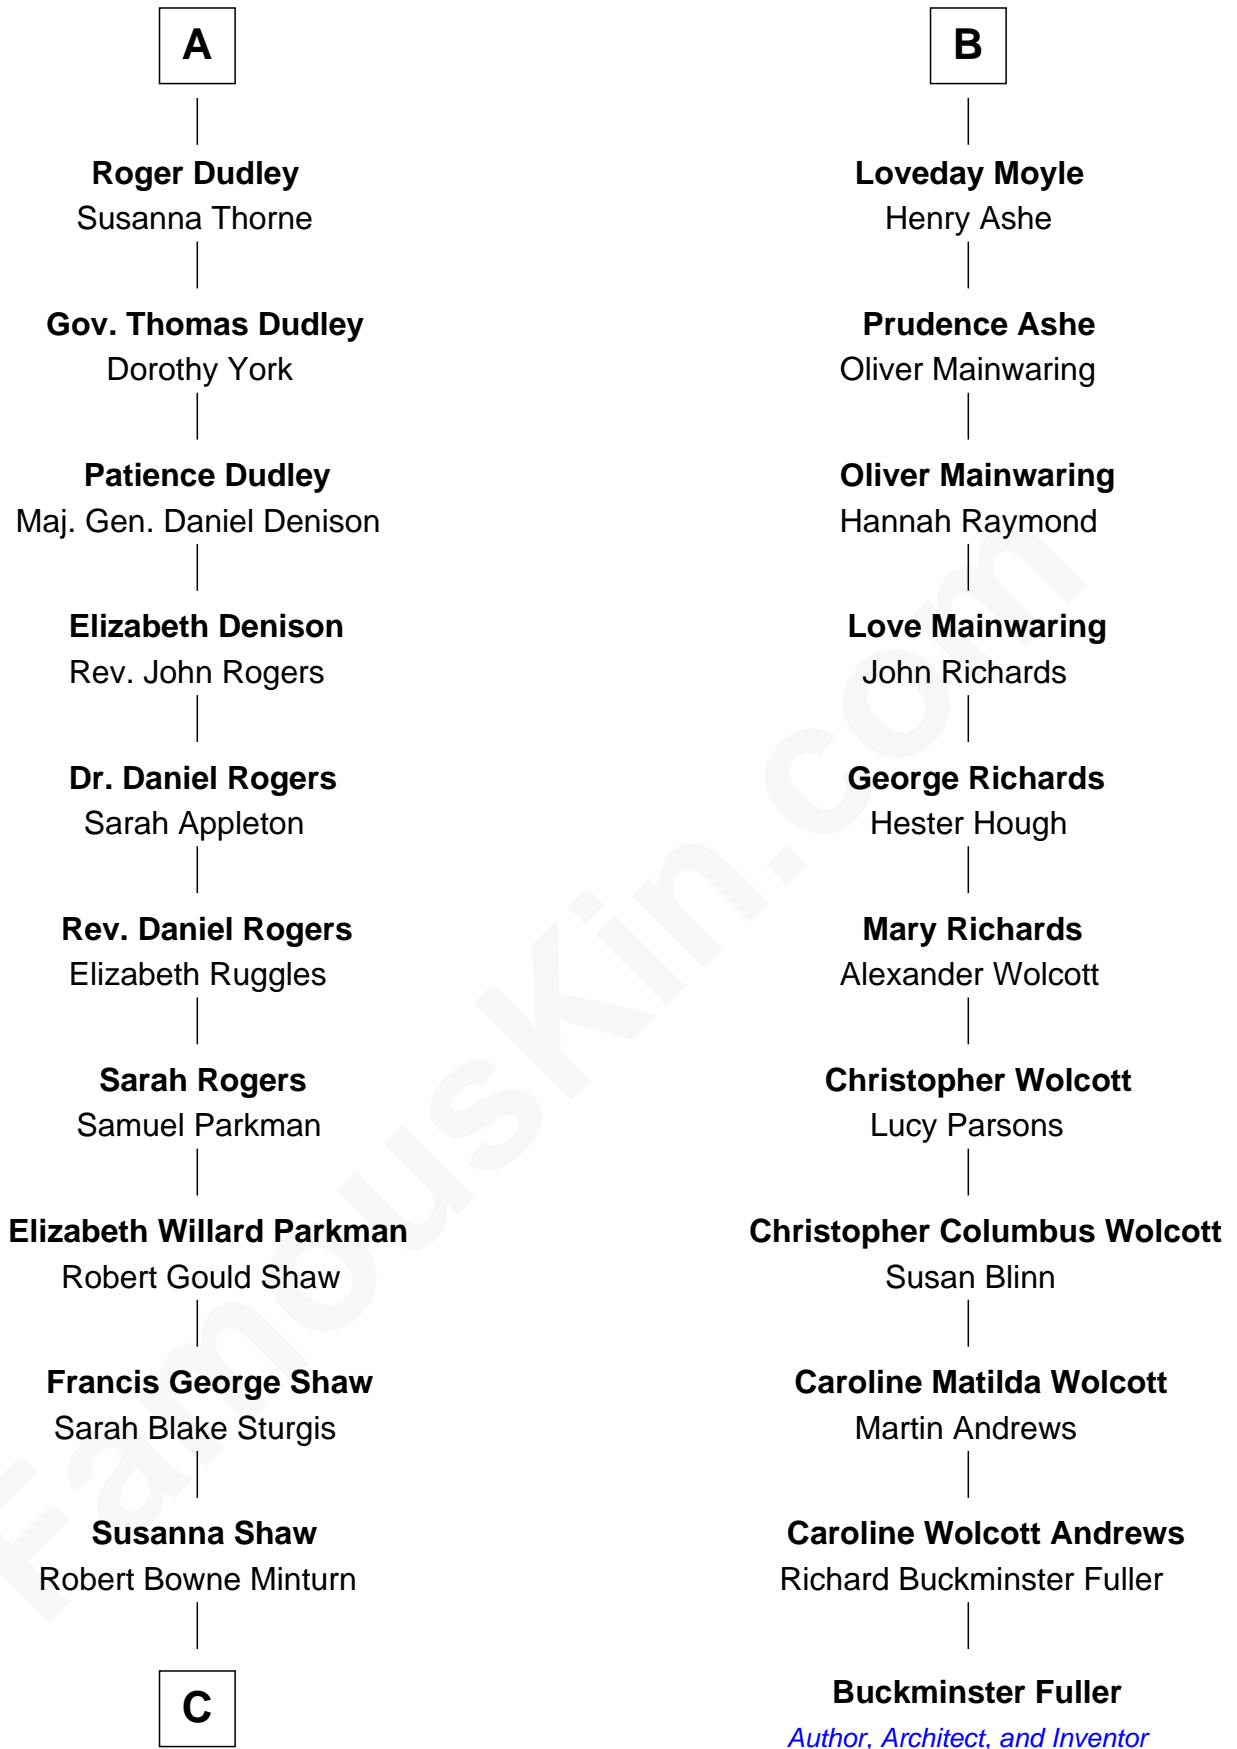

FamousKin.com Relationship Chart of

Kyra Sedgwick

TV and Movie Actress

17th cousin 3 times removed of

Buckminster Fuller

Author, Architect, and Inventor

C

—
Sarah May Minturn
Henry Dwight Sedgwick

—
Robert Minturn Sedgwick
Helen Peabody

—
Henry Dwight Sedgwick
Patricia Ann Rosenwald

—
Kyra Sedgwick
TV and Movie Actress

FamousKin.com