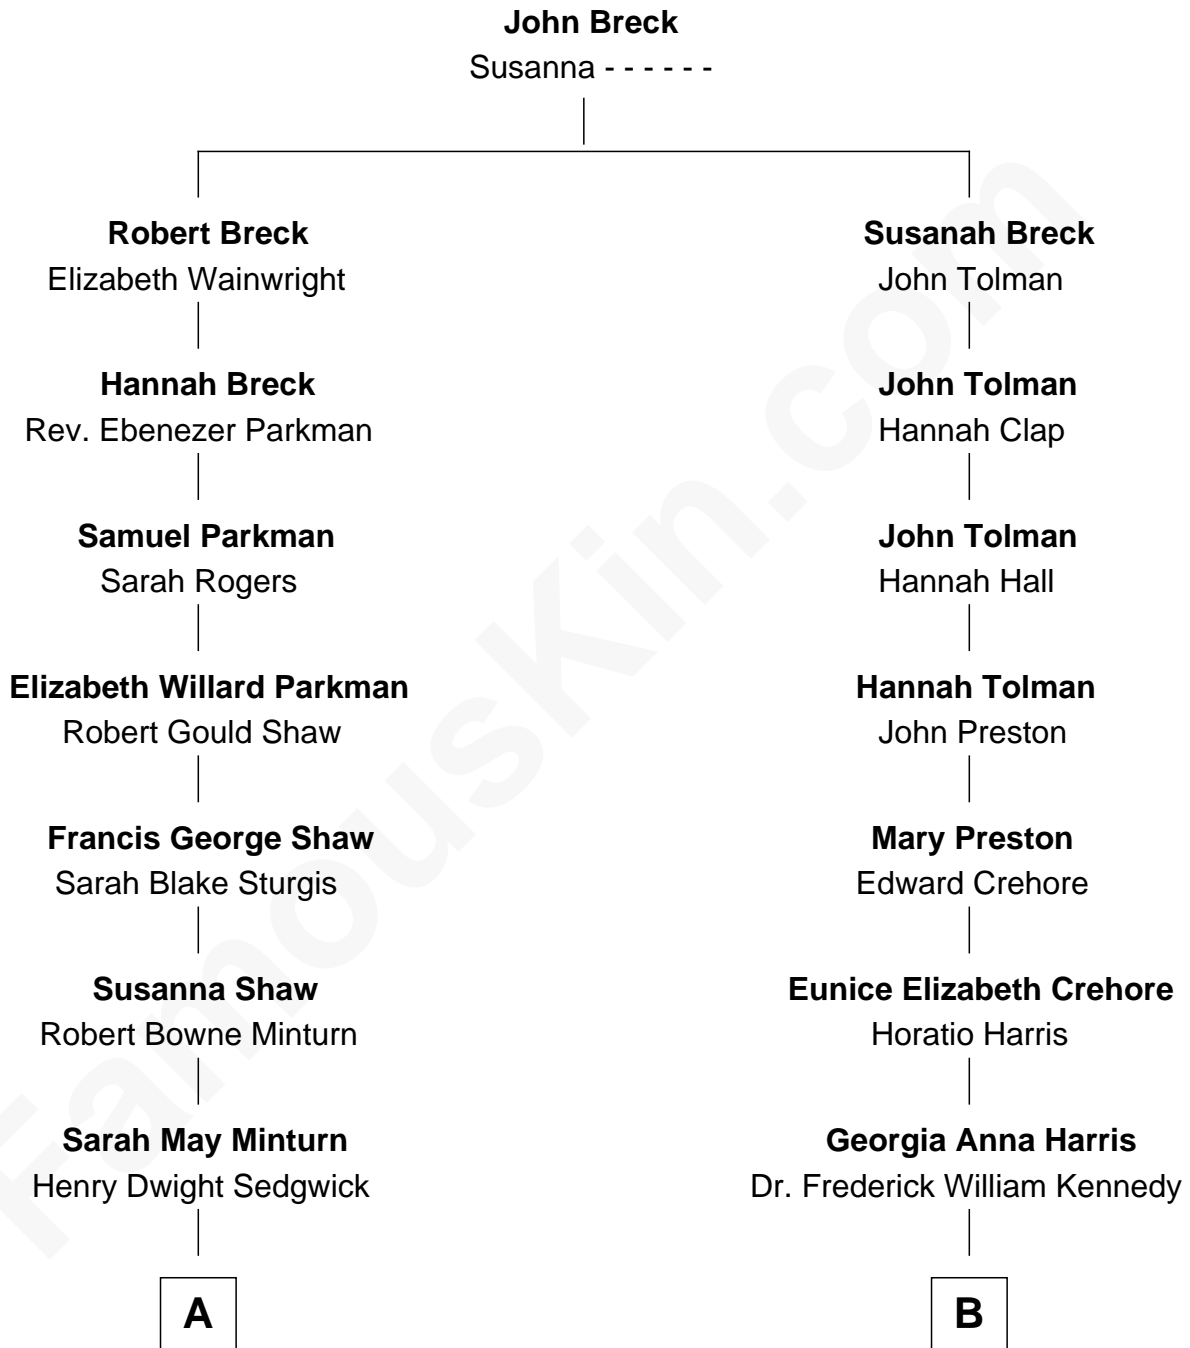

FamousKin.com Relationship Chart of

Kyra Sedgwick

TV and Movie Actress

8th cousin 1 time removed of

George Kennedy

Movie Actor

FamousKin.com