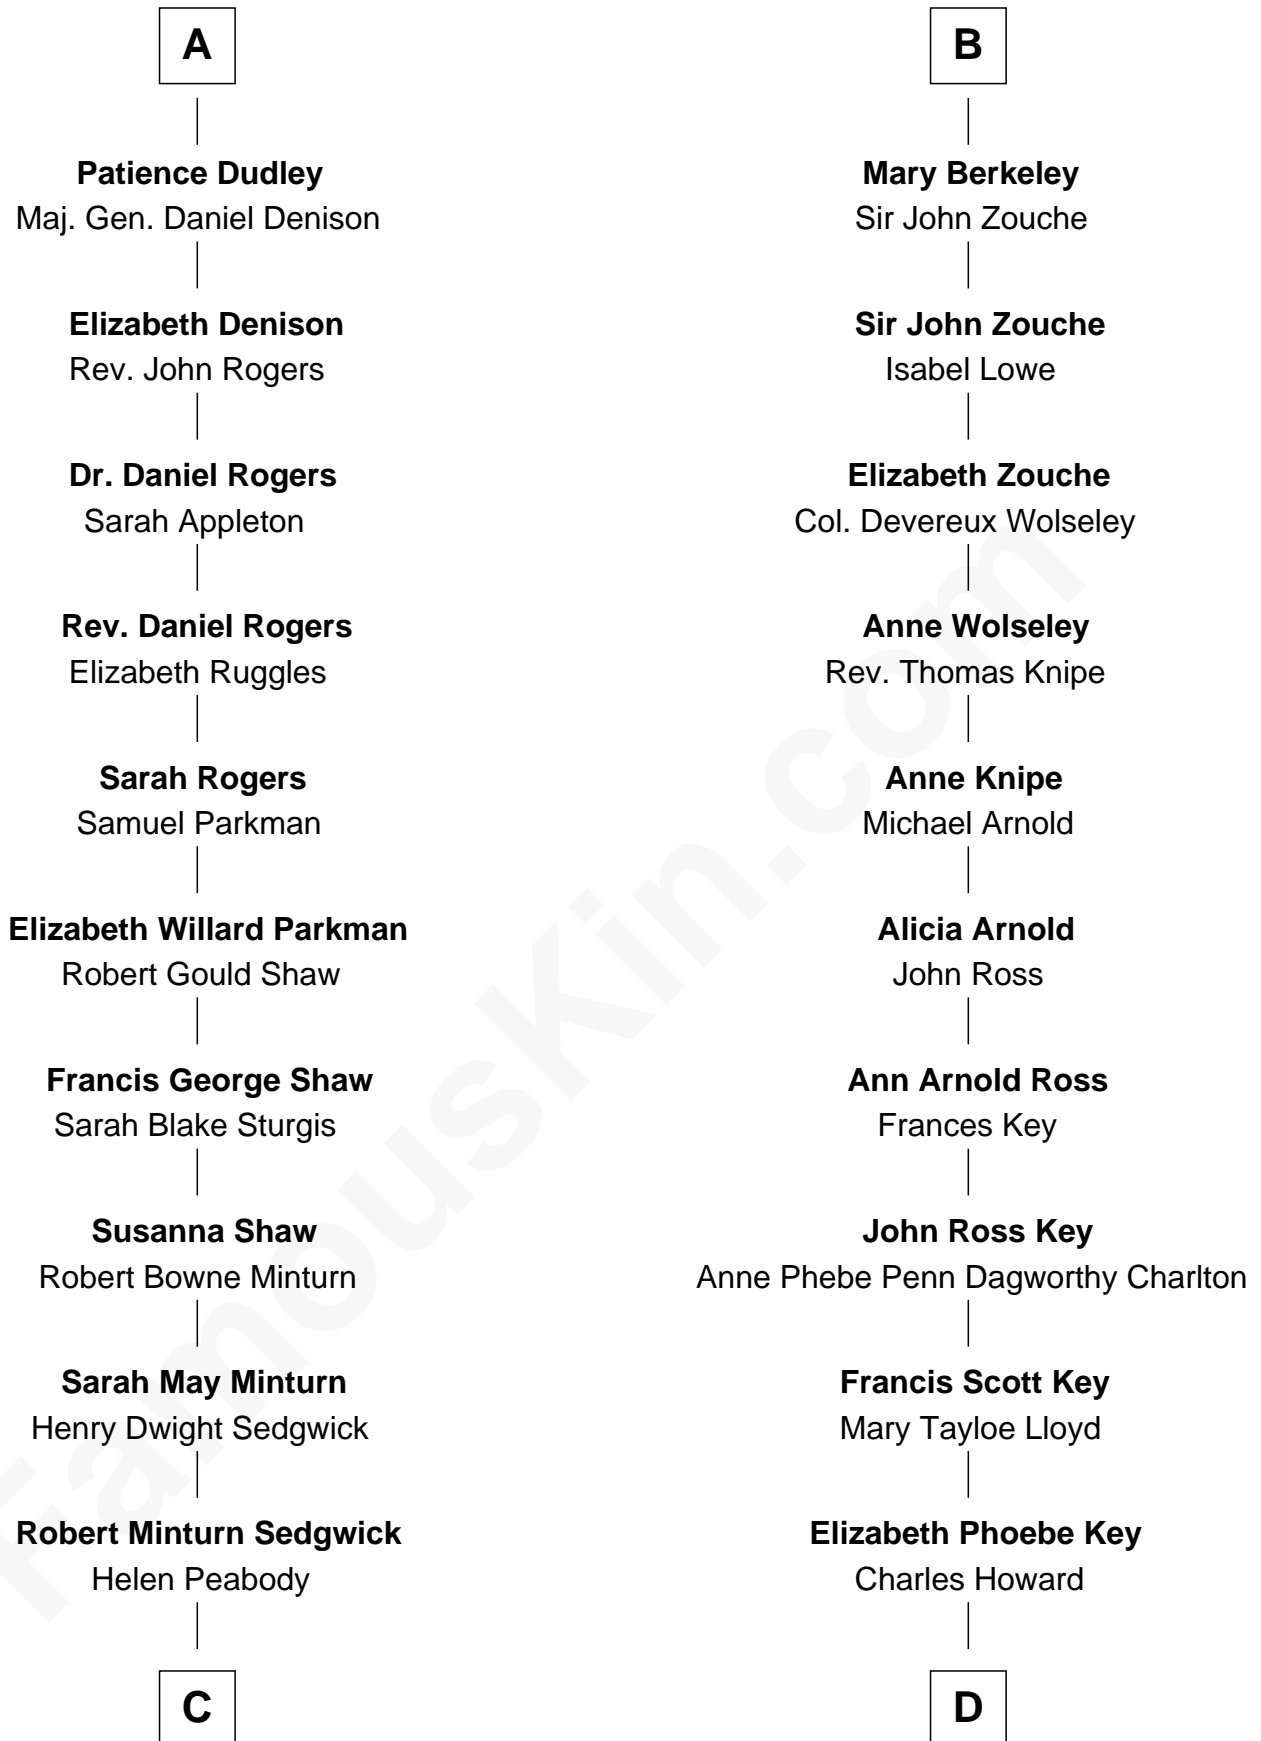

# FamousKin.com Relationship Chart of

**Kyra Sedgwick**

TV and Movie Actress

18th cousin of

**Thomas Hunt Morgan**

Nobel Prize Winner in Physiology or Medicine

**C**

**Henry Dwight Sedgwick**  
Patricia Ann Rosenwald

**Kyra Sedgwick**  
*TV and Movie Actress*

**D**

**Ellen Key Howard**  
Charlton Hunt Morgan

**Thomas Hunt Morgan**  
*Nobel Prize Winner*

FamousKin.com