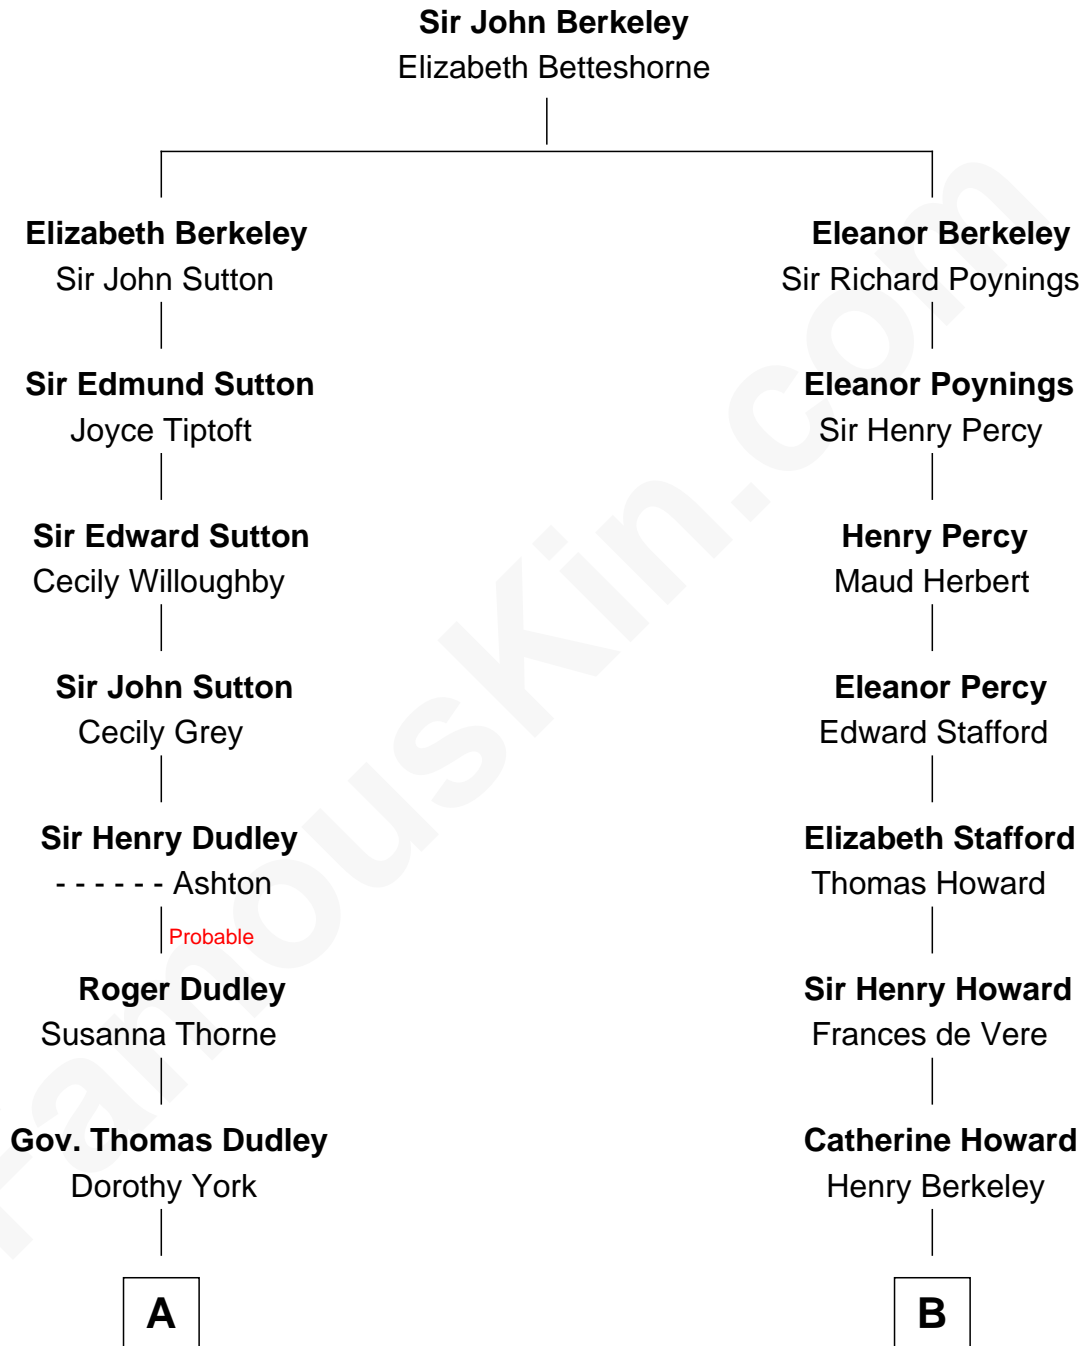

# FamousKin.com Relationship Chart of

**Kyra Sedgwick**

TV and Movie Actress

18th cousin of

**Thomas Hunt Morgan**

Nobel Prize Winner in Physiology or Medicine

**C**

**Henry Dwight Sedgwick**  
Patricia Ann Rosenwald

**Kyra Sedgwick**  
*TV and Movie Actress*

**D**

**Ellen Key Howard**  
Charlton Hunt Morgan

**Thomas Hunt Morgan**  
*Nobel Prize Winner*

FamousKin.com